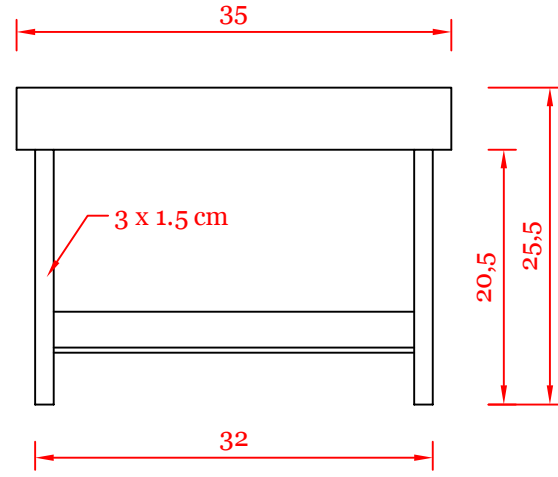

Front View

Side View

Top View

Bottom View

	Name : Bed tray	Dimension : 25.5 x 55 x 35 cm	Material :	Made by :
	Item No. :	Date : 20 - 10 - 2014	Division : Spa	Sign :

	Name : Bed tray	Dimension : 25.5 x 55 x 35 cm	Material :	Made by :
	Item No. :	Date : 20 - 10 - 2014	Division : Spa	Sign :