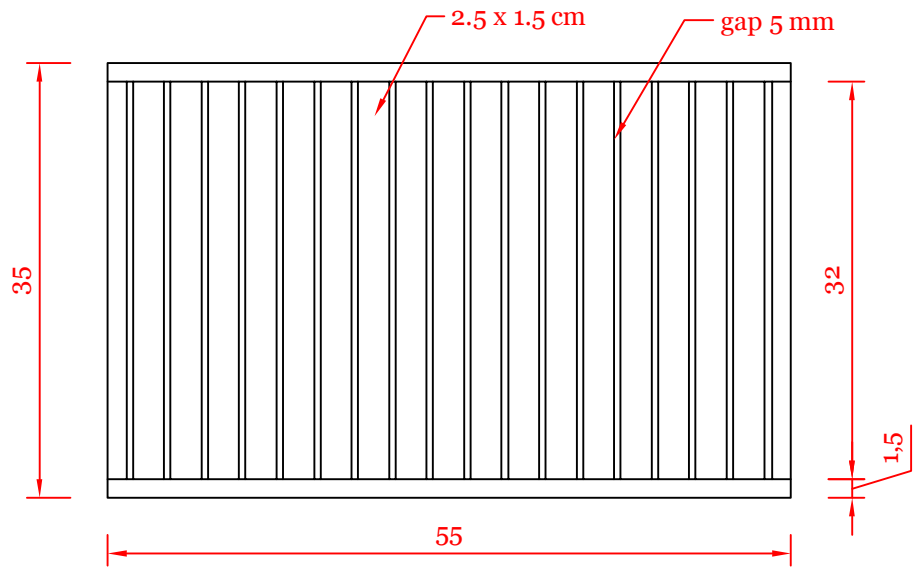

Front View

Side View

Top View

Bottom View

	Name : Bed tray	Dimension : 25.5 x 55 x 35 cm	Material :	Made by :
	Item No. :	Date : 20 - 10 - 2014	Division : Spa	Sign :

	Name : Bed tray	Dimension : 25.5 x 55 x 35 cm	Material :	Made by :
	Item No. :	Date : 20 - 10 - 2014	Division : Spa	Sign :