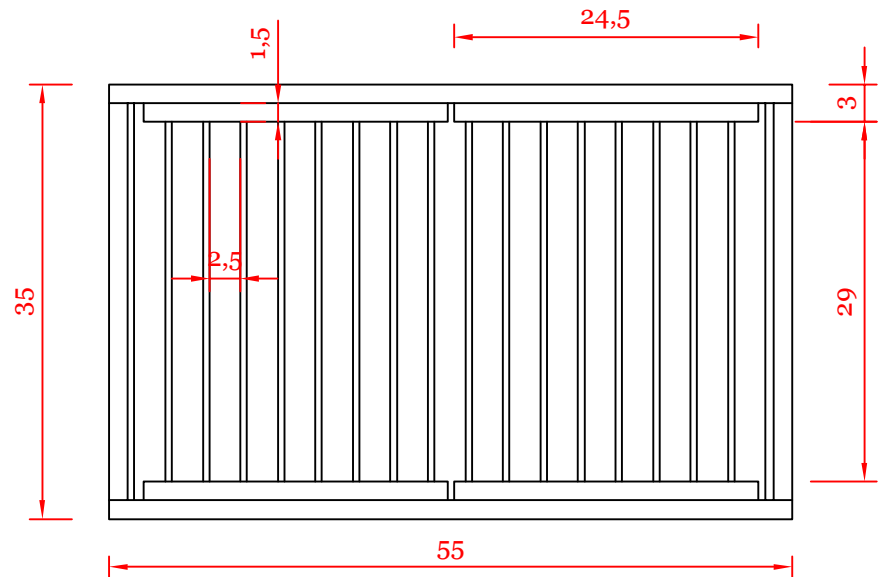

Front View

Side View

Top View

Bottom View

	Name : Bed tray	Dimension : 25.5 x 55 x 35 cm	Material :	Made by :
	Item No. :	Date : 20 - 10 - 2014	Division : Spa	Sign :

	Name : Bed tray	Dimension : 25.5 x 55 x 35 cm	Material :	Made by :
	Item No. :	Date : 20 - 10 - 2014	Division : Spa	Sign :