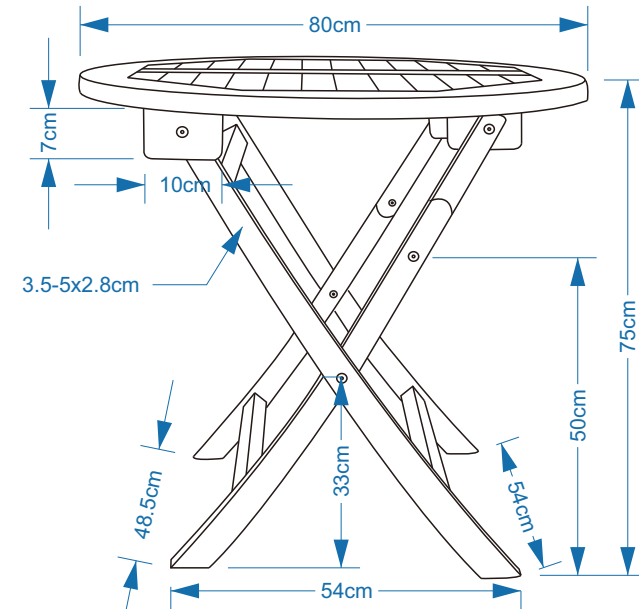

Top View

Perspektif

Front View

Side View

Material: Teak

Nama: KZ122

Dimension: 75x80x80cm

Division: Outdoor