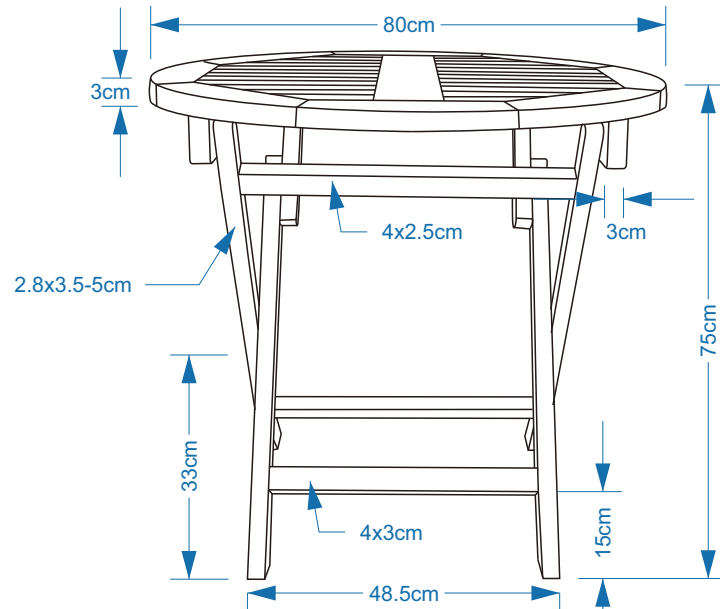

Top View

Perspektif

Front View

Side View

Material: Teak

Nama: KZ122

Dimension: 75x80x80cm

Division: Outdoor