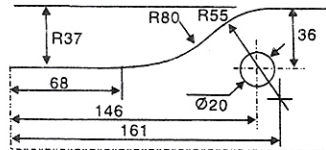

BUY ON

www.cablematic.com

OVERPANEL PIVOT PATCH FITTING

TOP PATCH FITTING

BOTTOM PATCH FITTING

OVERPANEL TO SIDEPANEL PIVOT PATCH FITTING

BOTTOM OR TOP PATCH LOCK FITTING WITH 20mm BOLT THROW AND SECURITY PROFILE ESCUTCHEON

STRIKE BOX

**CONNECTOR FOR OVERPANE & SIDE PANEL
(DOUBLE OR SINGLE ACTION DOOR USED)**

CONNECTOR FOR OVERPANEL & SIDE PANEL, WITH STOP

PATCH FOR OVERPANELS & SIDEPANEL WITH FIN FITTING INSIDE WIPIVOT

PATCH FOR OVERPANELS WITH FIN FITTING INSIDE FOR BACK TO BACK DOORS

ANGLE LOCK