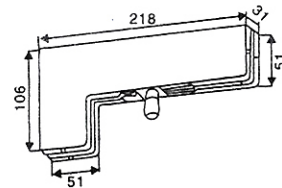

BUY ON

www.cablematic.com

OVERPANEL PIVOT PATCH FITTING

TOP PATCH FITTING

BOTTOM PATCH FITTING

OVERPANEL TO SIDEPANEL PIVOT PATCH FITTING

BOTTOM OR TOP PATCH LOCK FITTING WITH 20mm BOLT THROW AND SECURITY PROFILE ESCUTCHEON

STRIKE BOX

**CONNECTOR FOR OVERPANE & SIDE PANEL
(DOUBLE OR SINGLE ACTION DOOR USED)**

CONNECTOR FOR OVERPANEL & SIDE PANEL, WITH STOP

PATCH FOR OVERPANELS & SIDEPANEL WITH FIN FITTING INSIDE WIPIVOT

PATCH FOR OVERPANELS WITH FIN FITTING INSIDE FOR BACK TO BACK DOORS

ANGLE LOCK