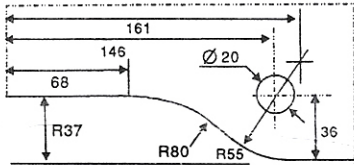

BUY ON

www.cablematic.com

OVERPANEL PIVOT PATCH FITTING

TOP PATCH FITTING

BOTTOM PATCH FITTING

OVERPANEL TO SIDEPANEL PIVOT PATCH FITTING

BOTTOM OR TOP PATCH LOCK FITTING WITH 20mm BOLT THROW AND SECURITY PROFILE ESCUTCHEON

STRIKE BOX

**CONNECTOR FOR OVERPANE & SIDE PANEL
(DOUBLE OR SINGLE ACTION DOOR USED)**

CONNECTOR FOR OVERPANEL & SIDE PANEL, WITH STOP

PATCH FOR OVERPANELS & SIDEPANEL WITH FIN FITTING INSIDE WIPIVOT

PATCH FOR OVERPANELS WITH FIN FITTING INSIDE FOR BACK TO BACK DOORS

ANGLE LOCK