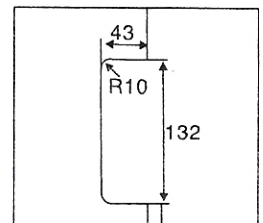

BUY ON

www.cablematic.com

OVERPANEL PIVOT PATCH FITTING

TOP PATCH FITTING

BOTTOM PATCH FITTING

OVERPANEL TO SIDEPANEL PIVOT PATCH FITTING

BOTTOM OR TOP PATCH LOCK FITTING WITH 20mm BOLT THROW AND SECURITY PROFILE ESCUTCHEON

STRIKE BOX

**CONNECTOR FOR OVERPANE & SIDE PANEL
(DOUBLE OR SINGLE ACTION DOOR USED)**

CONNECTOR FOR OVERPANEL & SIDE PANEL, WITH STOP

PATCH FOR OVERPANELS & SIDEPANEL WITH FIN FITTING INSIDE WIPIVOT

PATCH FOR OVERPANELS WITH FIN FITTING INSIDE FOR BACK TO BACK DOORS

ANGLE LOCK