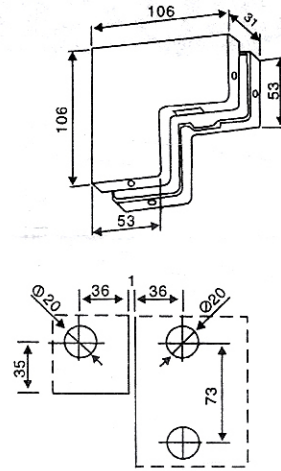

BUY ON

www.cablematic.com

OVERPANEL PIVOT PATCH FITTING

TOP PATCH FITTING

BOTTOM PATCH FITTING

OVERPANEL TO SIDEPANEL PIVOT PATCH FITTING

BOTTOM OR TOP PATCH LOCK FITTING WITH 20mm BOLT THROW AND SECURITY PROFILE ESCUTCHEON

STRIKE BOX

**CONNECTOR FOR OVERPANE & SIDE PANEL
(DOUBLE OR SINGLE ACTION DOOR USED)**

CONNECTOR FOR OVERPANEL & SIDE PANEL, WITH STOP

PATCH FOR OVERPANELS & SIDEPANEL WITH FIN FITTING INSIDE WIPIVOT

PATCH FOR OVERPANELS WITH FIN FITTING INSIDE FOR BACK TO BACK DOORS

ANGLE LOCK