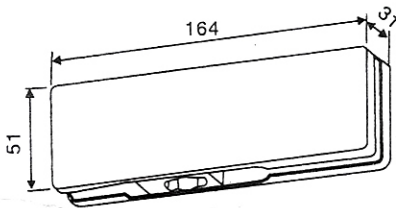

BUY ON

www.cablematic.com

OVERPANEL PIVOT PATCH FITTING

TOP PATCH FITTING

BOTTOM PATCH FITTING

OVERPANEL TO SIDEPANEL PIVOT PATCH FITTING

BOTTOM OR TOP PATCH LOCK FITTING WITH 20mm BOLT THROW AND SECURITY PROFILE ESCUTCHEON

STRIKE BOX

**CONNECTOR FOR OVERPANE & SIDE PANEL
(DOUBLE OR SINGLE ACTION DOOR USED)**

CONNECTOR FOR OVERPANEL & SIDE PANEL, WITH STOP

PATCH FOR OVERPANELS & SIDEPANEL WITH FIN FITTING INSIDE WIPIVOT

PATCH FOR OVERPANELS WITH FIN FITTING INSIDE FOR BACK TO BACK DOORS