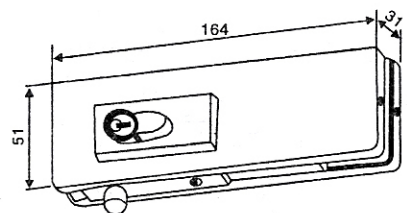

STRIKE BOX

**CONNECTOR FOR OVERPANE & SIDE PANEL
(DOUBLE OR SINGLE ACTION DOOR USED)**

CONNECTOR FOR OVERPANEL & SIDE PANEL, WITH STOP

PATCH FOR OVERPANELS & SIDEPANEL WITH FIN FITTING INSIDE WIPIVOT

PATCH FOR OVERPANELS WITH FIN FITTING INSIDE FOR BACK TO BACK DOORS

ANGLE LOCK