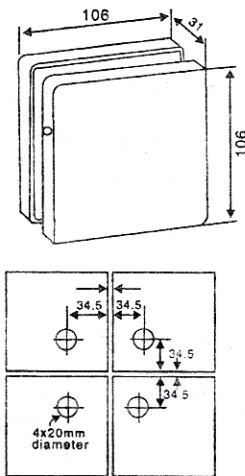

BUY ON

www.cablematic.com

OVERPANEL PIVOT PATCH FITTING

TOP PATCH FITTING

BOTTOM PATCH FITTING

OVERPANEL TO SIDEPANEL PIVOT PATCH FITTING

BOTTOM OR TOP PATCH LOCK FITTING WITH 20mm BOLT THROW AND SECURITY PROFILE ESCUTCHEON

STRIKE BOX

**CONNECTOR FOR OVERPANE & SIDE PANEL
(DOUBLE OR SINGLE ACTION DOOR USED)**

CONNECTOR FOR OVERPANEL & SIDE PANEL, WITH STOP

PATCH FOR OVERPANELS & SIDEPANEL WITH FIN FITTING INSIDE WIPIVOT

PATCH FOR OVERPANELS WITH FIN FITTING INSIDE FOR BACK TO BACK DOORS

ANGLE LOCK