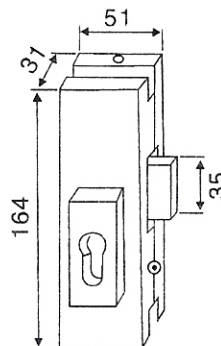

BUY ON

www.cablematic.com

OVERPANEL PIVOT PATCH FITTING

TOP PATCH FITTING

BOTTOM PATCH FITTING

OVERPANEL TO SIDEPANEL PIVOT PATCH FITTING

BOTTOM OR TOP PATCH LOCK FITTING WITH 20mm BOLT THROW AND SECURITY PROFILE ESCUTCHEON

STRIKE BOX

**CONNECTOR FOR OVERPANE & SIDE PANEL
(DOUBLE OR SINGLE ACTION DOOR USED)**

CONNECTOR FOR OVERPANEL & SIDE PANEL, WITH STOP

PATCH FOR OVERPANELS & SIDEPANEL WITH FIN FITTING INSIDE WIPIVOT

PATCH FOR OVERPANELS WITH FIN FITTING INSIDE FOR BACK TO BACK DOORS

ANGLE LOCK