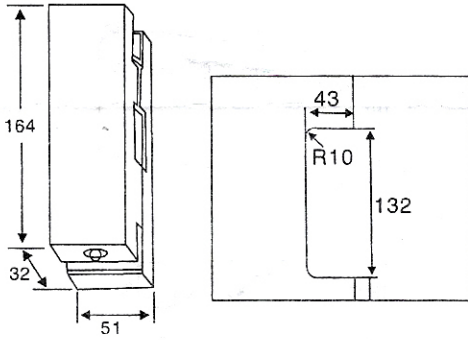

BUY ON

www.cablematic.com

OVERPANEL PIVOT PATCH FITTING

TOP PATCH FITTING

BOTTOM PATCH FITTING

OVERPANEL TO SIDEPANEL PIVOT PATCH FITTING

BOTTOM OR TOP PATCH LOCK FITTING WITH 20mm BOLT THROW AND SECURITY PROFILE ESCUTCHEON

STRIKE BOX

**CONNECTOR FOR OVERPANE & SIDE PANEL
(DOUBLE OR SINGLE ACTION DOOR USED)**

CONNECTOR FOR OVERPANEL & SIDE PANEL, WITH STOP

PATCH FOR OVERPANELS & SIDEPANEL WITH FIN FITTING INSIDE WIPIVOT

PATCH FOR OVERPANELS WITH FIN FITTING INSIDE FOR BACK TO BACK DOORS

ANGLE LOCK