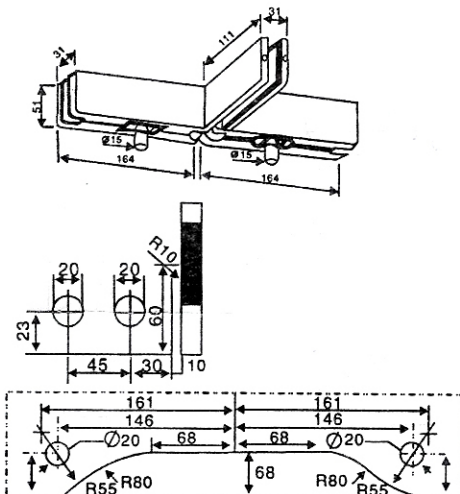

BUY ON

www.cablematic.com

OVERPANEL PIVOT PATCH FITTING

TOP PATCH FITTING

BOTTOM PATCH FITTING

OVERPANEL TO SIDEPANEL PIVOT PATCH FITTING

BOTTOM OR TOP PATCH LOCK FITTING WITH 20mm BOLT THROW AND SECURITY PROFILE ESCUTCHEON

STRIKE BOX

**CONNECTOR FOR OVERPANE & SIDE PANEL
(DOUBLE OR SINGLE ACTION DOOR USED)**

CONNECTOR FOR OVERPANEL & SIDE PANEL, WITH STOP

PATCH FOR OVERPANELS & SIDEPANEL WITH FIN FITTING INSIDE WIPIVOT

PATCH FOR OVERPANELS WITH FIN FITTING INSIDE FOR BACK TO BACK DOORS

ANGLE LOCK