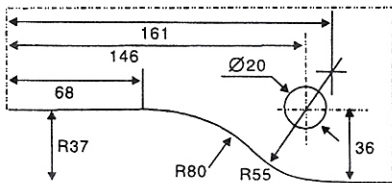

BUY ON

www.cablematic.com

OVERPANEL PIVOT PATCH FITTING

TOP PATCH FITTING

BOTTOM PATCH FITTING

OVERPANEL TO SIDEPANEL PIVOT PATCH FITTING

BOTTOM OR TOP PATCH LOCK FITTING WITH 20mm BOLT THROW AND SECURITY PROFILE ESCUTCHEON

STRIKE BOX

**CONNECTOR FOR OVERPANE & SIDE PANEL
(DOUBLE OR SINGLE ACTION DOOR USED)**

CONNECTOR FOR OVERPANEL & SIDE PANEL, WITH STOP

PATCH FOR OVERPANELS & SIDEPANEL WITH FIN FITTING INSIDE WIPIVOT

PATCH FOR OVERPANELS WITH FIN FITTING INSIDE FOR BACK TO BACK DOORS

ANGLE LOCK