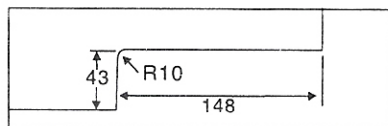

BUY ON

www.cablematic.com

OVERPANEL PIVOT PATCH FITTING

TOP PATCH FITTING

BOTTOM PATCH FITTING

OVERPANEL TO SIDEPANEL PIVOT PATCH FITTING

BOTTOM OR TOP PATCH LOCK FITTING WITH 20mm BOLT THROW AND SECURITY PROFILE ESCUTCHEON

STRIKE BOX

**CONNECTOR FOR OVERPANE & SIDE PANEL
(DOUBLE OR SINGLE ACTION DOOR USED)**

CONNECTOR FOR OVERPANEL & SIDE PANEL, WITH STOP

PATCH FOR OVERPANELS & SIDEPANEL WITH FIN FITTING INSIDE WIPIVOT

PATCH FOR OVERPANELS WITH FIN FITTING INSIDE FOR BACK TO BACK DOORS