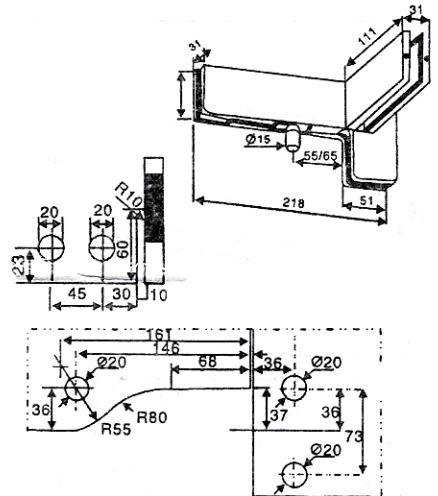

BUY ON

www.cablematic.com

OVERPANEL PIVOT PATCH FITTING

TOP PATCH FITTING

BOTTOM PATCH FITTING

OVERPANEL TO SIDEPANEL PIVOT PATCH FITTING

BOTTOM OR TOP PATCH LOCK FITTING WITH 20mm BOLT THROW AND SECURITY PROFILE ESCUTCHEON

STRIKE BOX

**CONNECTOR FOR OVERPANE & SIDE PANEL
(DOUBLE OR SINGLE ACTION DOOR USED)**

CONNECTOR FOR OVERPANEL & SIDE PANEL, WITH STOP

PATCH FOR OVERPANELS & SIDEPANEL WITH FIN FITTING INSIDE WIPIVOT

PATCH FOR OVERPANELS WITH FIN FITTING INSIDE FOR BACK TO BACK DOORS

ANGLE LOCK