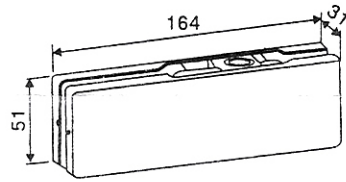

BUY ON

www.cablematic.com

OVERPANEL PIVOT PATCH FITTING

TOP PATCH FITTING

BOTTOM PATCH FITTING

OVERPANEL TO SIDEPANEL PIVOT PATCH FITTING

BOTTOM OR TOP PATCH LOCK FITTING WITH 20mm BOLT THROW AND SECURITY PROFILE ESCUTCHEON

STRIKE BOX

**CONNECTOR FOR OVERPANE & SIDE PANEL
(DOUBLE OR SINGLE ACTION DOOR USED)**

CONNECTOR FOR OVERPANEL & SIDE PANEL, WITH STOP

PATCH FOR OVERPANELS & SIDEPANEL WITH FIN FITTING INSIDE WIPIVOT

PATCH FOR OVERPANELS WITH FIN FITTING INSIDE FOR BACK TO BACK DOORS

ANGLE LOCK