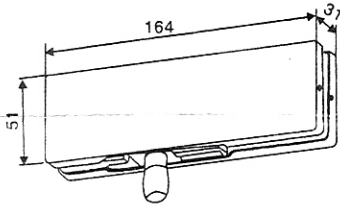

BUY ON

www.cablematic.com

OVERPANEL PIVOT PATCH FITTING

TOP PATCH FITTING

BOTTOM PATCH FITTING

OVERPANEL TO SIDEPANEL PIVOT PATCH FITTING

BOTTOM OR TOP PATCH LOCK FITTING WITH 20mm BOLT THROW AND SECURITY PROFILE ESCUTCHEON

STRIKE BOX

**CONNECTOR FOR OVERPANE & SIDE PANEL
(DOUBLE OR SINGLE ACTION DOOR USED)**

CONNECTOR FOR OVERPANEL & SIDE PANEL, WITH STOP

PATCH FOR OVERPANELS & SIDEPANEL WITH FIN FITTING INSIDE WIPIVOT

PATCH FOR OVERPANELS WITH FIN FITTING INSIDE FOR BACK TO BACK DOORS

ANGLE LOCK