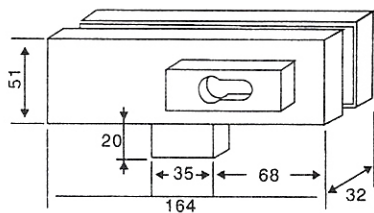

BUY ON

www.cablematic.com

OVERPANEL PIVOT PATCH FITTING

TOP PATCH FITTING

BOTTOM PATCH FITTING

OVERPANEL TO SIDEPANEL PIVOT PATCH FITTING

BOTTOM OR TOP PATCH LOCK FITTING WITH 20mm BOLT THROW AND SECURITY PROFILE ESCUTCHEON

STRIKE BOX

**CONNECTOR FOR OVERPANE & SIDE PANEL
(DOUBLE OR SINGLE ACTION DOOR USED)**

CONNECTOR FOR OVERPANEL & SIDE PANEL, WITH STOP

PATCH FOR OVERPANELS & SIDEPANEL WITH FIN FITTING INSIDE WIPIVOT

PATCH FOR OVERPANELS WITH FIN FITTING INSIDE FOR BACK TO BACK DOORS

ANGLE LOCK