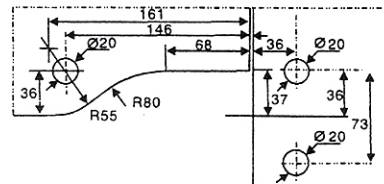

BUY ON

www.cablematic.com

OVERPANEL PIVOT PATCH FITTING

TOP PATCH FITTING

BOTTOM PATCH FITTING

OVERPANEL TO SIDEPANEL PIVOT PATCH FITTING

BOTTOM OR TOP PATCH LOCK FITTING WITH 20mm BOLT THROW AND SECURITY PROFILE ESCUTCHEON

STRIKE BOX

**CONNECTOR FOR OVERPANE & SIDE PANEL
(DOUBLE OR SINGLE ACTION DOOR USED)**

CONNECTOR FOR OVERPANEL & SIDE PANEL, WITH STOP

PATCH FOR OVERPANELS & SIDEPANEL WITH FIN FITTING INSIDE WIPIVOT

PATCH FOR OVERPANELS WITH FIN FITTING INSIDE FOR BACK TO BACK DOORS

ANGLE LOCK