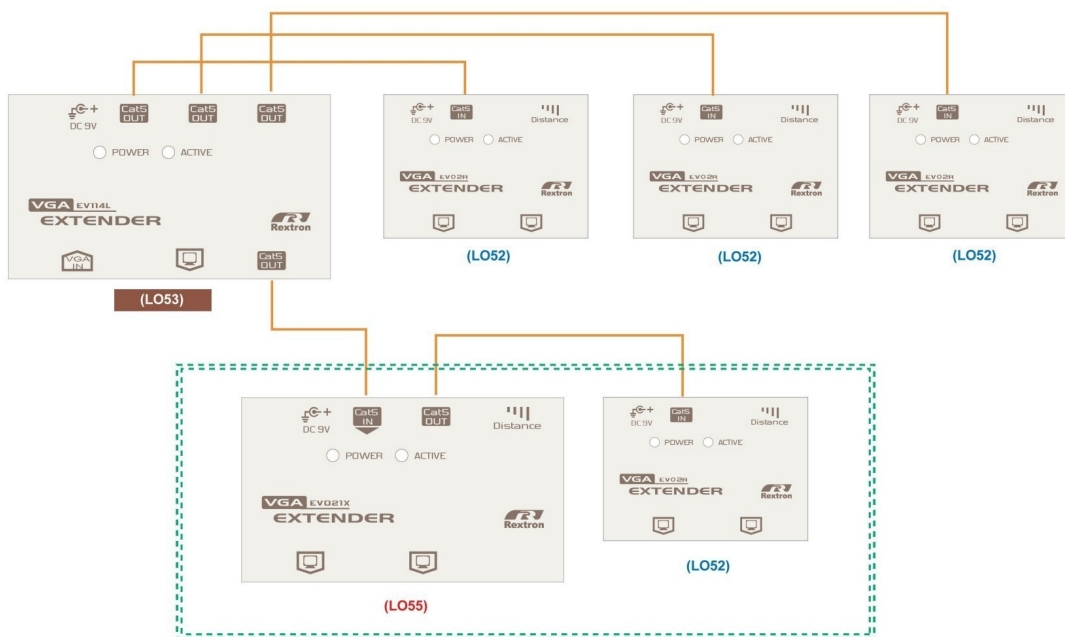

VGA

Extender

Duplicate VGA image locally

Extend VGA image up to 150M

Reach farther through VGA Repeater

- ▶ Ultra compact
- ▶ Extend VGA signal for up to 150m
- ▶ Use CAT5 cables for easy installation
- ▶ Local unit supports two VGA outputs
- ▶ Remote unit supports two VGA outputs
- ▶ Repeater unit provides VGA extension
- ▶ For broadcast, demo, exhibit

	VGA IN	VGA OUT	CAT5 IN	CAT5 OUT
LO51	1	2		1
LO54	1	1		2
LO53	1	1		4
LO55		2	1	1
LO52		2	1	
LO56	1	2		8

Extender

Connection Patterns

Rextron