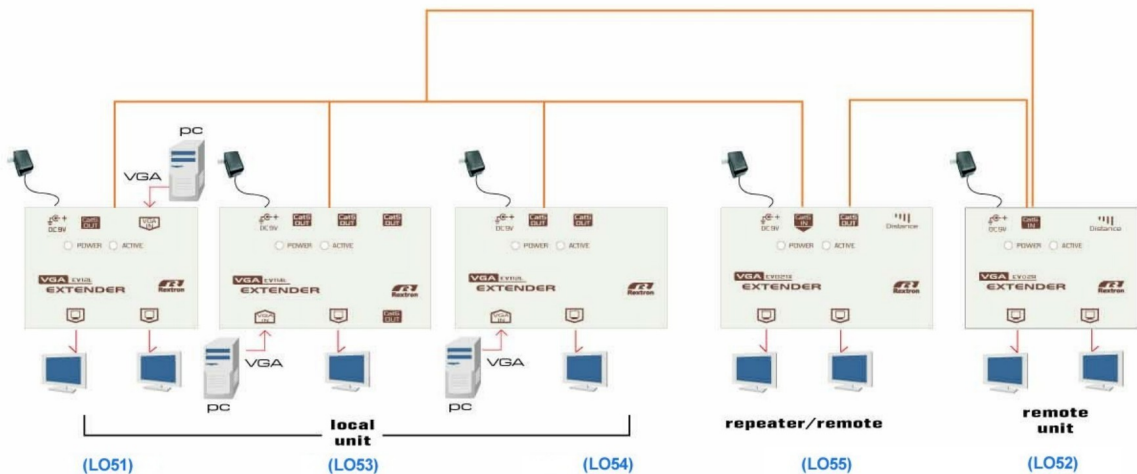

VGA

Extender

Duplicate VGA image locally

Extend VGA image up to 150M

Reach farther through VGA Repeater

- ▶ Ultra compact
- ▶ Extend VGA signal for up to 150m
- ▶ Use CAT5 cables for easy installation
- ▶ Local unit supports two VGA outputs
- ▶ Remote unit supports two VGA outputs
- ▶ Repeater unit provides VGA extension
- ▶ For broadcast, demo, exhibit

	VGA IN	VGA OUT	CAT5 IN	CAT5 OUT
LO51	1	2		1
LO54	1	1		2
LO53	1	1		4
LO55		2	1	1
LO52		2	1	
LO56	1	2		8

Extender

Connection Patterns

Rextron