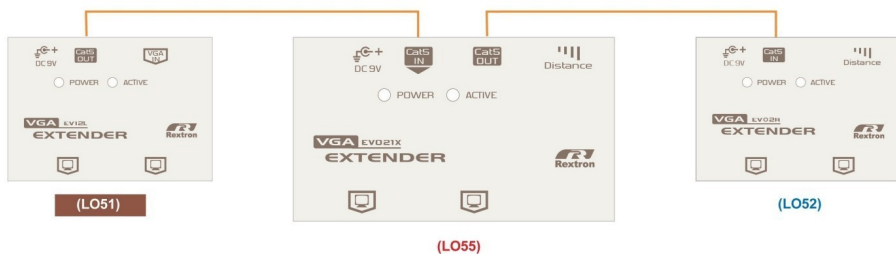

VGA

Extender

Duplicate VGA image locally

Extend VGA image up to 150M

Reach farther through VGA Repeater

- ▶ Ultra compact
- ▶ Extend VGA signal for up to 150m
- ▶ Use CAT5 cables for easy installation
- ▶ Local unit supports two VGA outputs
- ▶ Remote unit supports two VGA outputs
- ▶ Repeater unit provides VGA extension
- ▶ For broadcast, demo, exhibit

	VGA IN	VGA OUT	CAT5 IN	CAT5 OUT
LO51	1	2		1
LO54	1	1		2
LO53	1	1		4
LO55		2	1	1
LO52		2	1	
LO56	1	2		8

Extender

Connection Patterns

Rextron