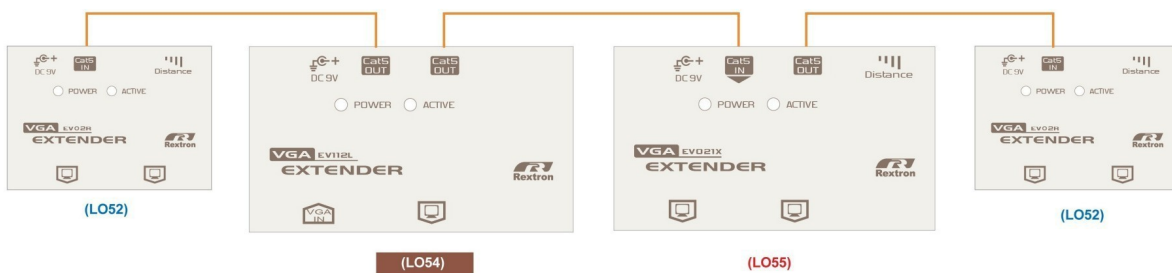

VGA

Extender

Duplicate VGA image locally

Extend VGA image up to 150M

Reach farther through VGA Repeater

- ▶ Ultra compact
- ▶ Extend VGA signal for up to 150m
- ▶ Use CAT5 cables for easy installation
- ▶ Local unit supports two VGA outputs
- ▶ Remote unit supports two VGA outputs
- ▶ Repeater unit provides VGA extension
- ▶ For broadcast, demo, exhibit

	VGA IN	VGA OUT	CAT5 IN	CAT5 OUT
LO51	1	2		1
LO54	1	1		2
LO53	1	1		4
LO55		2	1	1
LO52		2	1	
LO56	1	2		8

Extender

Connection Patterns

Rextron