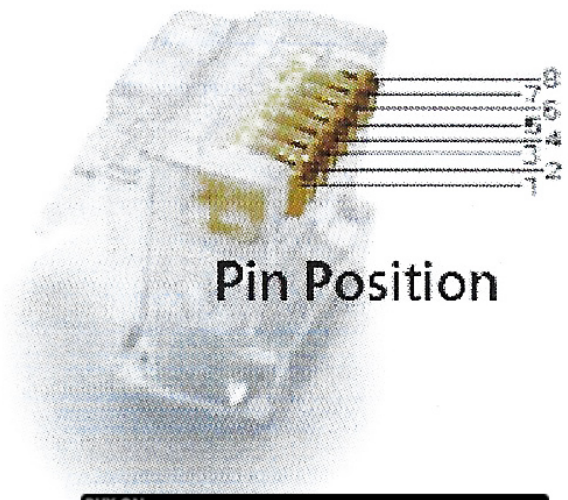

Add CTRL as backup function ( coexist with SCRL)

ADD CTRL ON/OFF: SCRL+SCRL +C+T+R+L+ NUMBER 1/0

**WARN**

Please use the qualified cable as the SPEC showed, otherwise we will not bear any duty for damage.

Connect	Twisted Pair	Line	Color
1	2	1	 Orang+White
2	2	2	 Orang
3	3	1	 Green+White
4	1	2	 Blue
5	1	1	 Blue+White
6	3	2	 Green
7	4	1	 Brown+White
8	4	2	 Brown

Pin Position

BUY ON  
[www.cablematic.com](http://www.cablematic.com)