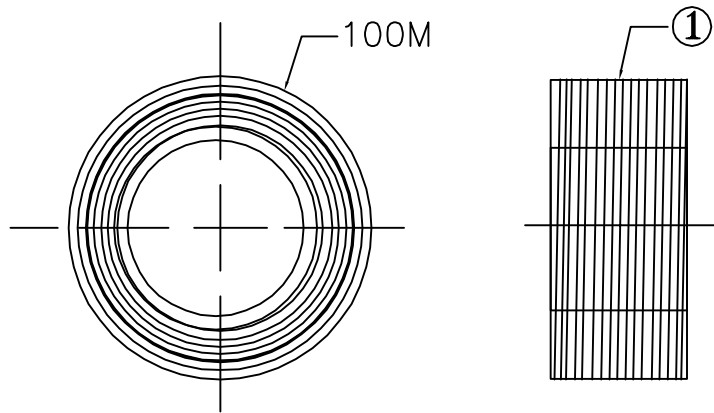

WEIGHT	CUSTOMER NO:	REMARK
M1-2062g	LQ04	Cablematic

CABLE:

1) CAT.6 FTP CABLE 24#4P(1/0.52)WITH”+” SOLID TYPE CCA RED (1301) OD:6.2MM 100M/ROLL PRINT:1M : : 100M RoHS

A	FIRST EDITION	W/L	11/11/24
REV. ECR	DESCRIPTION	C.N.	DATE
<small>THESE DRAWINGS AND SPECIFICATIONS ARE THE PROPERTY OF WIRETEK COMPUTER LIMITED AND SHALL NOT BE REPRODUCED COPIED OR USED IN ANY MANNER WITHOUT THE PRIOR WRITTEN CONSENT OF WIRETEK COMPUTER LIMITED.</small>		TITLE	
<small>UNLESS OTHERWISE SPECIFIED: DIMENSIONS ARE IN MILLIMETERS ANGULAR TOLERANCE: ±1.0°</small>		<h1>FTP CABLE</h1>	
DIMENSIONS	TOLERANCE	CHKD.	CONF.
0.00 TO 30.00mm	±0.10mm		
30.01 TO 80.00mm	±0.13mm	DR. W/L	APPD.
80.01 TO 150.00mm	±0.15mm		
150.01mm	±0.20mm	PART NO.	2615-1284
MATERIAL		SCALE	SHEET 1/1 UNIT MM SIZE A4 REV. A
FINISH			