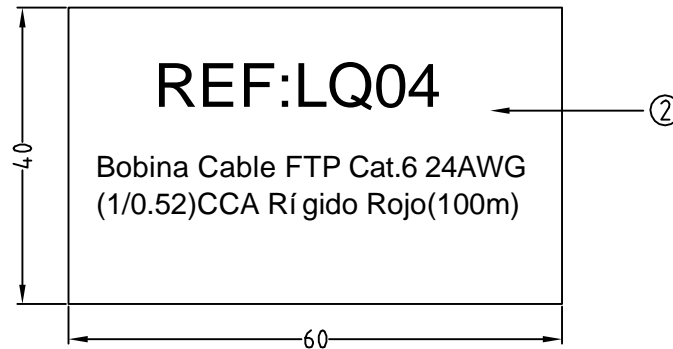

WEIGHT	CUSTOMER NO:	REMARK
M1-2062g	LQ04	Cablematic

CABLE:

1) CAT.6 FTP CABLE 24#4P(1/0.52)WITH”+” SOLID TYPE CCA RED (1301) OD:6.2MM 100M/ROLL PRINT:1M : : 100M RoHS

A	FIRST EDITION	W/L	11/11/24
REV. ECR	DESCRIPTION	C.N.	DATE
<small>THESE DRAWINGS AND SPECIFICATIONS ARE THE PROPERTY OF WIRETEK COMPUTER LIMITED AND SHALL NOT BE REPRODUCED COPIED OR USED IN ANY MANNER WITHOUT THE PRIOR WRITTEN CONSENT OF WIRETEK COMPUTER LIMITED.</small>		TITLE	
<small>UNLESS OTHERWISE SPECIFIED: DIMENSIONS ARE IN MILLIMETERS ANGULAR TOLERANCE: ±1.0°</small>		<h1>FTP CABLE</h1>	
DIMENSIONS	TOLERANCE	CHKD.	CONF.
0.00 TO 30.00mm	±0.10mm		
30.01 TO 80.00mm	±0.13mm	DR. W/L	APPD.
80.01 TO 150.00mm	±0.15mm		
150.01mm	±0.20mm	PART NO.	2615-1284
MATERIAL		SCALE	SHEET 1/1 UNIT MM SIZE A4 REV. A
FINISH			