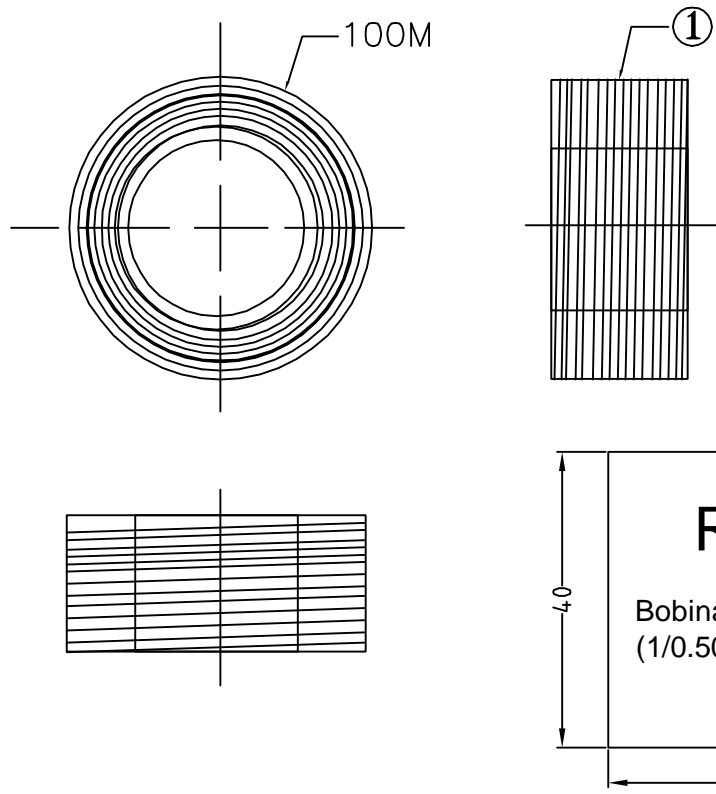

WEIGHT	CUSTOMER NO:	REMARK
M1-2062g	LQ22	Cablematic

CABLE:

1) CAT.5E FTP 24#4P(1/0.50) CCA SOLID TYPE
 OD5.5MM GREEN(1601) 100M/ROLL PRINT:1M : : 100M RoHS

A		FIRST EDITION	W/L	11/11/25
REV.	ECR	DESCRIPTION	C.N.	DATE
THESE DRAWINGS AND SPECIFICATIONS ARE THE PROPERTY OF WIRETEK COMPUTER LIMITED AND SHALL NOT BE REPRODUCED COPIED OR USED IN ANY MANNER WITHOUT THE PRIOR WRITTEN CONSENT OF WIRETEK COMPUTER LIMITED.		TITLE FTP CABLE		
UNLESS OTHERWISE SPECIFIED: DIMENSIONS ARE IN MILLIMETERS ANGULAR TOLERANCE: ±1.0°				
DIMENSIONS		TOLERANCE	CHKD.	CONF.
0.00 TO 30.00mm		±0.10mm		
30.01 TO 80.00mm		±0.13mm	DR. W.L	APPD.
80.01 TO 150.00mm		±0.15mm		
150.01mm		±0.20mm	PART NO.	⊕ ⊖
MATERIAL		2615-1290		
FINISH		SCALE	SHEET 1/1	UNIT MM SIZE A4 REV. A