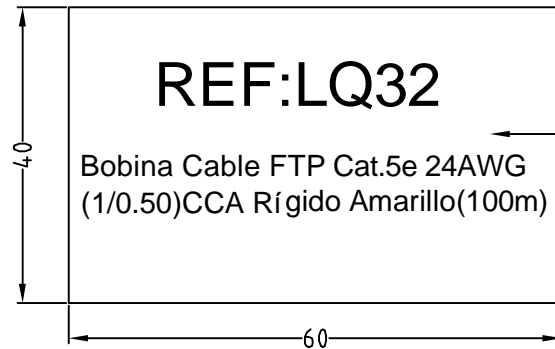

WEIGHT	CUSTOMER NO:	REMARK
M1-2062g	LQ32	Cablematic

**CABLE:**

1) CAT.5E FTP 24#4P(1/0.50) CCA SOLID TYPE  
 OD5.5MM YELLOW(1501) 100M/ROLL PRINT:1M : : 100M RoHS

A	FIRST EDITION	W/L	11/11/25
REV. ECR	DESCRIPTION	C.N.	DATE
<small>THESE DRAWINGS AND SPECIFICATIONS ARE THE PROPERTY OF WIRETEK COMPUTER LIMITED AND SHALL NOT BE REPRODUCED COPIED OR USED IN ANY MANNER WITHOUT THE PRIOR WRITTEN CONSENT OF WIRETEK COMPUTER LIMITED.</small>		TITLE	
<small>UNLESS OTHERWISE SPECIFIED: DIMENSIONS ARE IN MILLIMETERS ANGULAR TOLERANCE: ±1.0°</small>		<b>FTP CABLE</b>	
DIMENSIONS	TOLERANCE	CHKD.	CONF.
0.00 TO 30.00mm	±0.10mm	DR. W.L	APPD.
30.01 TO 80.00mm	±0.13mm	PART NO. <b>2615-1294</b>	
80.01 TO 150.00mm	±0.15mm	SCALE	
150.01mm	±0.20mm	SHEET <b>1/1</b> UNIT <b>MM</b> SIZE <b>A4</b> REV. <b>A</b>	
MATERIAL			
FINISH			