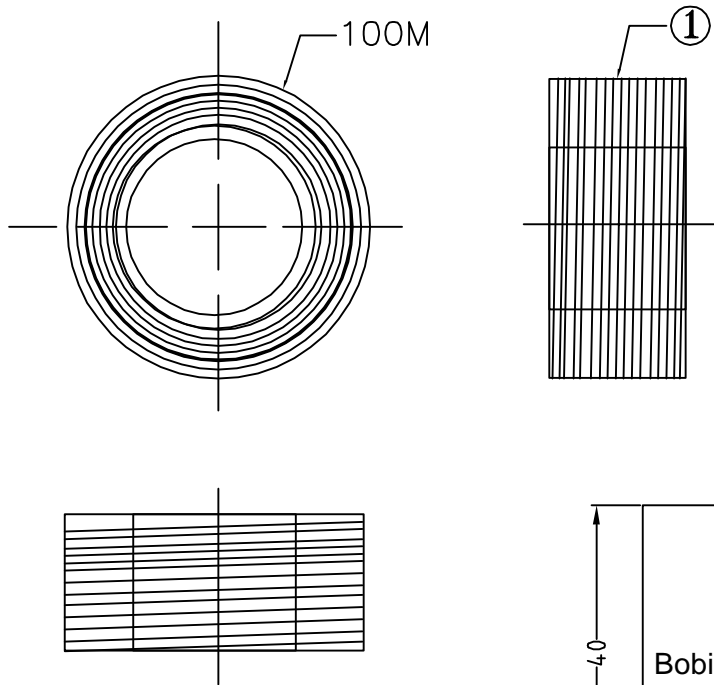

WEIGHT	CUSTOMER NO:	REMARK
M1-2062g	LQ32	Cablematic

**CABLE:**

1) CAT.5E FTP 24#4P(1/0.50) CCA SOLID TYPE  
 OD5.5MM YELLOW(1501) 100M/ROLL PRINT:1M : : 100M RoHS

A	FIRST EDITION	W/L	11/11/25
REV. ECR	DESCRIPTION	C.N.	DATE
<small>THESE DRAWINGS AND SPECIFICATIONS ARE THE PROPERTY OF WIRETEK COMPUTER LIMITED AND SHALL NOT BE REPRODUCED COPIED OR USED IN ANY MANNER WITHOUT THE PRIOR WRITTEN CONSENT OF WIRETEK COMPUTER LIMITED.</small>		TITLE	
<small>UNLESS OTHERWISE SPECIFIED: DIMENSIONS ARE IN MILLIMETERS ANGULAR TOLERANCE: ±1.0°</small>		<b>FTP CABLE</b>	
DIMENSIONS	TOLERANCE	CHKD.	CONF.
0.00 TO 30.00mm	±0.10mm	DR. W.L	APPD.
30.01 TO 80.00mm	±0.13mm	PART NO. <b>2615-1294</b>	
80.01 TO 150.00mm	±0.15mm	SCALE	
150.01mm	±0.20mm	SHEET <b>1/1</b> UNIT <b>MM</b> SIZE <b>A4</b> REV. <b>A</b>	
MATERIAL			
FINISH			