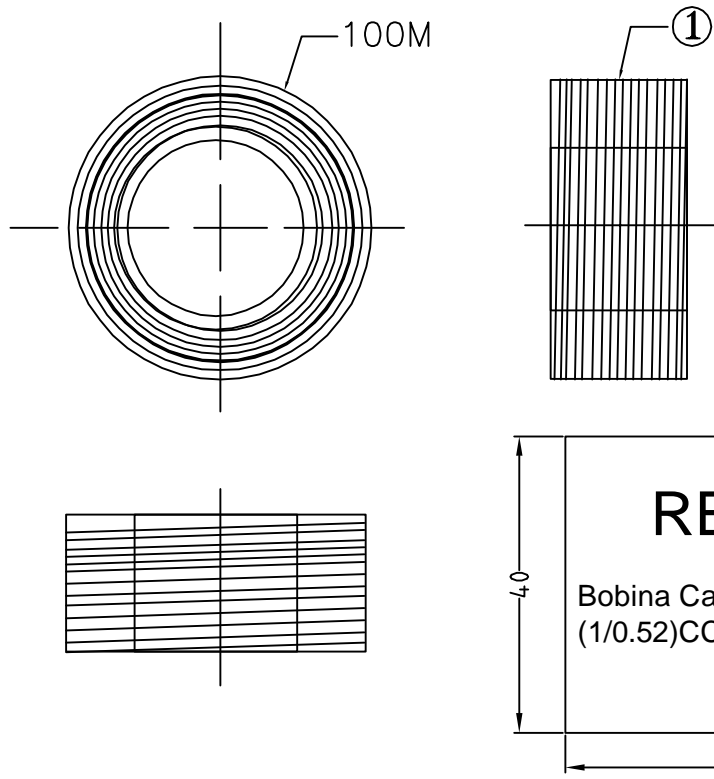

WEIGHT	CUSTOMER NO:	REMARK
M1-2062g	LQ34	Cablematic

**CABLE:**

1) CAT.6 FTP 24#4P(1/0.52)WITH”+” CCA SOLID TYPE  
 OD6.2MM YELLOW(1501) 100M/ROLL PRINT:1M : : 100M RoHS

A		FIRST EDITION	W/L	11/11/25
REV.	ECR	DESCRIPTION	C.N.	DATE
THESE DRAWINGS AND SPECIFICATIONS ARE THE PROPERTY OF WIRETEK COMPUTER LIMITED AND SHALL NOT BE REPRODUCED COPIED OR USED IN ANY MANNER WITHOUT THE PRIOR WRITTEN CONSENT OF WIRETEK COMPUTER LIMITED.		TITLE		
UNLESS OTHERWISE SPECIFIED: DIMENSIONS ARE IN MILLIMETERS ANGULAR TOLERANCE: ±1.0°		FTP CABLE		
DIMENSIONS		TOLERANCE	CHKD.	CONF.
0.00 TO 30.00mm		±0.10mm		
30.01 TO 80.00mm		±0.13mm	DR. W.L	APPD.
80.01 TO 150.00mm		±0.15mm		
150.01mm		±0.20mm	PART NO.	
MATERIAL		2615-1296		
FINISH		SCALE	SHEET 1/1	UNIT MM
		SIZE A4	REV. A	