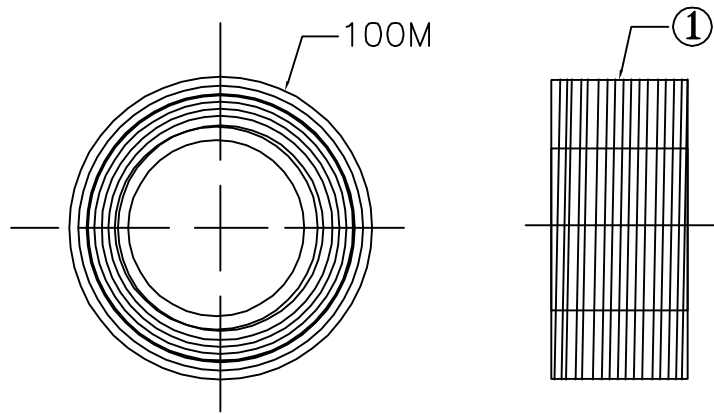

WEIGHT	CUSTOMER NO:	REMARK
M1-2062g	LQ42	Cablematic

**CABLE:**

1) CAT.5E FTP 24#4P(1/0.50) CCA SOLID TYPE  
 OD5.5MM BLACK(1101) 100M/ROLL PRINT:1M : : 100M RoHS

A		FIRST EDITION	W/L	11/11/25
REV.	ECR	DESCRIPTION	C.N.	DATE
THESE DRAWINGS AND SPECIFICATIONS ARE THE PROPERTY OF WIRETEK COMPUTER LIMITED AND SHALL NOT BE REPRODUCED COPIED OR USED IN ANY MANNER WITHOUT THE PRIOR WRITTEN CONSENT OF WIRETEK COMPUTER LIMITED.		TITLE <b>FTP CABLE</b>		
UNLESS OTHERWISE SPECIFIED: DIMENSIONS ARE IN MILLIMETERS ANGULAR TOLERANCE: ±1.0°				
DIMENSIONS		TOLERANCE	CHKD.	CONF.
0.00 TO 30.00mm		±0.10mm	DR.	W.L
30.01 TO 80.00mm		±0.13mm	DR.	APPD.
80.01 TO 150.00mm		±0.15mm	PART NO. <b>2615-1298</b>	
150.01mm		±0.20mm	SCALE	
MATERIAL			SHEET	1/1
FINISH			UNIT	MM
		SIZE	A4	REV. A