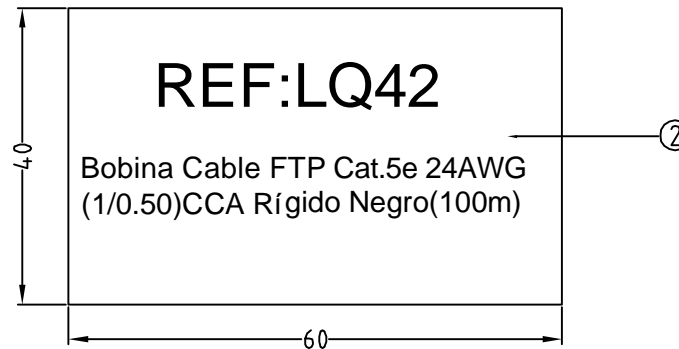

WEIGHT	CUSTOMER NO:	REMARK
M1-2062g	LQ42	Cablematic

**CABLE:**

1) CAT.5E FTP 24#4P(1/0.50) CCA SOLID TYPE  
 OD5.5MM BLACK(1101) 100M/ROLL PRINT:1M : : 100M RoHS

A		FIRST EDITION	W/L	11/11/25
REV.	ECR	DESCRIPTION	C.N.	DATE
THESE DRAWINGS AND SPECIFICATIONS ARE THE PROPERTY OF WIRETEK COMPUTER LIMITED AND SHALL NOT BE REPRODUCED COPIED OR USED IN ANY MANNER WITHOUT THE PRIOR WRITTEN CONSENT OF WIRETEK COMPUTER LIMITED.		TITLE <b>FTP CABLE</b>		
UNLESS OTHERWISE SPECIFIED: DIMENSIONS ARE IN MILLIMETERS ANGULAR TOLERANCE: ±1.0°				
DIMENSIONS		TOLERANCE	CHKD.	CONF.
0.00 TO 30.00mm		±0.10mm	DR.	W.L
30.01 TO 80.00mm		±0.13mm	DR.	APPD.
80.01 TO 150.00mm		±0.15mm	PART NO. <b>2615-1298</b>	
150.01mm		±0.20mm	SCALE	
MATERIAL			SHEET	1/1
FINISH			UNIT	MM
		SIZE	A4	REV. A