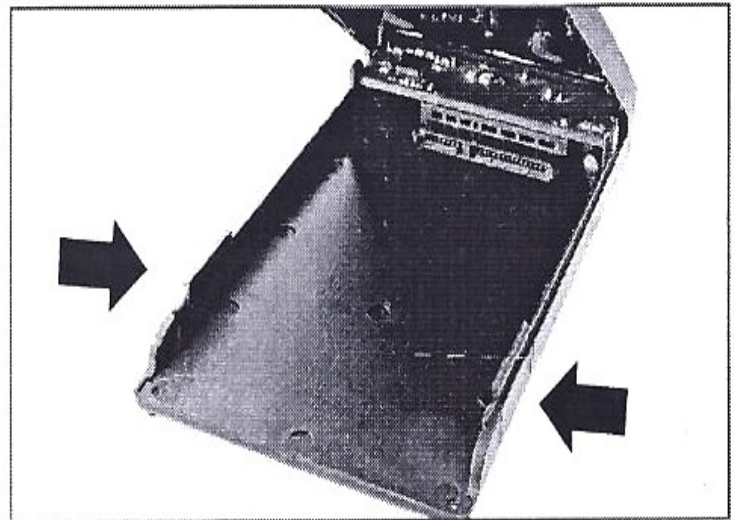

TOOL-LESS 2.5" SATA&SSD HDD ENCLOSURE W/USB3.0

■ FEATURES

- ▶ Tool-less External Enclosure For SATA&SSD Hard Drive
- ▶ Up to 5.0Gbps Transfer Rate in USB3.0
- ▶ Support Hot Plug & Play
- ▶ Applicable for PC,notebook,and Mac
- ▶ RoHS Compliant

■ SPECIFICATIONS

- ▶ H.D.D.Support:2.5" SATA&SSD
- ▶ Interface:SATA to USB3.0
- ▶ Color:Black
- ▶ Dimension:3"W x 5"L x 1/2"H
- ▶ Weight:0.40lbs
- ▶ USB3.0 Transfer Speed:5.0 Gbps
- ▶ Support OS: Windows 2000/xp/Vista /win7/Win8 / MAC OS X

Push in both sides to open

The box can be fixed with 9.5mm or 7mm SATA HDD/SSD,If you use 7mm thickness HDD/SSD,Pls put the rubber cushion as the pic.