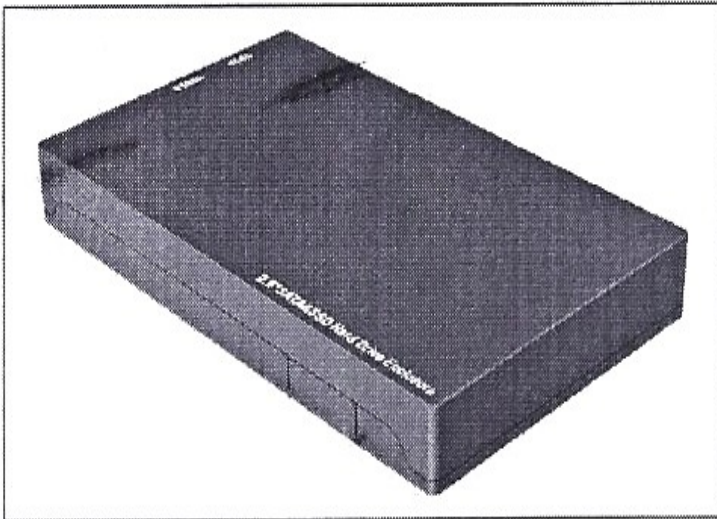

TOOL-LESS 2.5" SATA&SSD HDD ENCLOSURE W/USB3.0

■ FEATURES

- ▶ Tool-less External Enclosure For SATA&SSD Hard Drive
- ▶ Up to 5.0Gbps Transfer Rate in USB3.0
- ▶ Support Hot Plug & Play
- ▶ Applicable for PC,notebook,and Mac
- ▶ RoHS Compliant

■ SPECIFICATIONS

- ▶ H.D.D.Support:2.5" SATA&SSD
- ▶ Interface:SATA to USB3.0
- ▶ Color:Black
- ▶ Dimension:3"W x 5"L x 1/2"H
- ▶ Weight:0.40lbs
- ▶ USB3.0 Transfer Speed:5.0 Gbps
- ▶ Support OS: Windows 2000/xp/Vista /win7/Win8 / MAC OS X

Push in both sides to open

The box can be fixed with 9.5mm or 7mm SATA HDD/SSD,If you use 7mm thickness HDD/SSD,Pls put the rubber cushion as the pic.