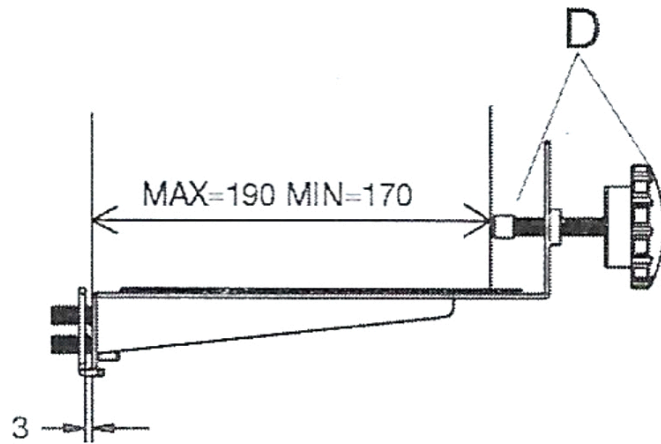

BUY ON

www.cablematic.com

CPU Holder

Max
10kg
[22lbs]

CPU-001

A	B	C	D	
				
1PCS	M6X10 2PCS	1PCS	M8X50 1PCS	M8 1PCS

BUY ON

www.cablematic.com