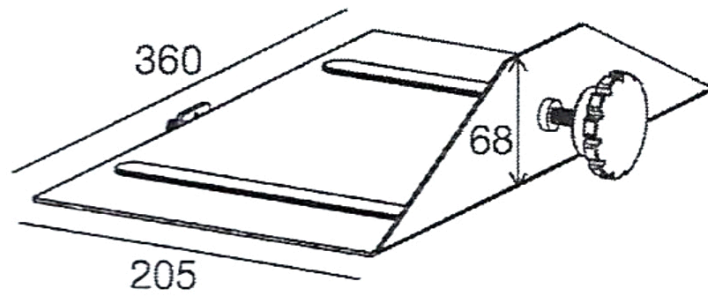

BUY ON

www.cablematic.com

CPU Holder

Max
10kg
[22lbs]

CPU-001

A	B	C	D	
				
1PCS	M6X10 2PCS	1PCS	M8X50 1PCS	M8 1PCS

BUY ON

www.cablematic.com