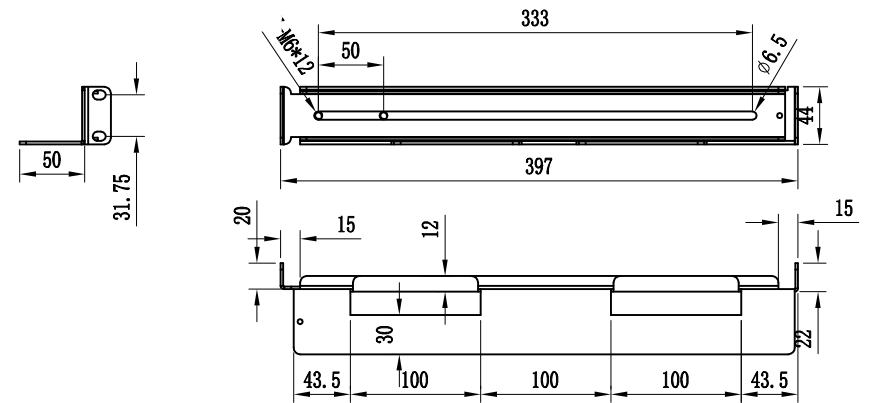

Minimum stroke 397mm

Maximum stroke 680mm, left rail

Minimum stroke 397mm

Maximum stroke 680mm, right rail