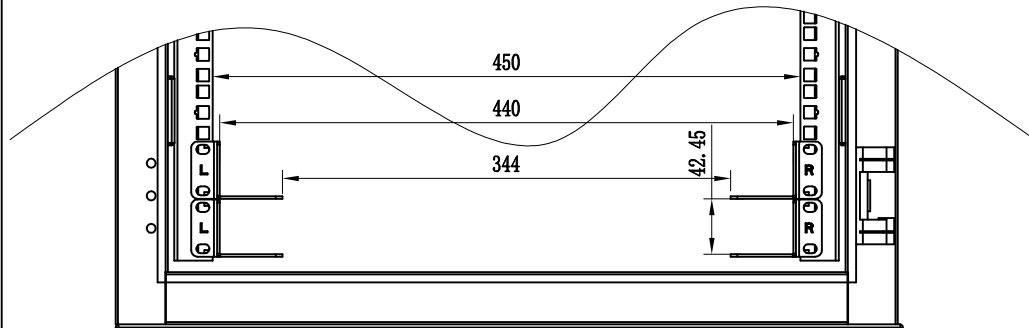

Minimum stroke 397mm

Maximum stroke 680mm, left rail

Minimum stroke 397mm

Maximum stroke 680mm, right rail