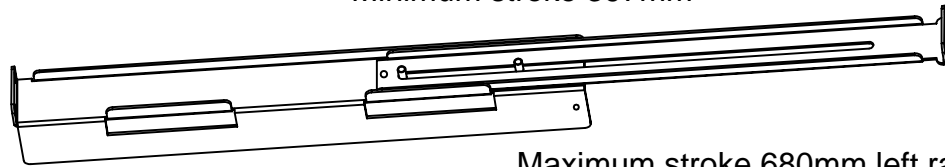

Minimum stroke 397mm

Maximum stroke 680mm, left rail

Minimum stroke 397mm

Maximum stroke 680mm, right rail