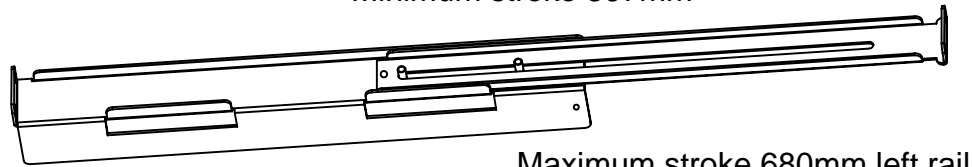

Minimum stroke 397mm

Maximum stroke 680mm, left rail

Minimum stroke 397mm

Maximum stroke 680mm, right rail