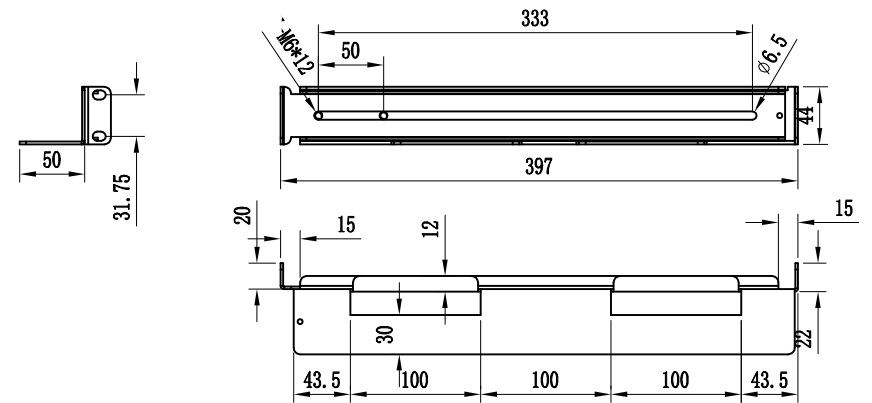

Minimum stroke 397mm

Maximum stroke 680mm, left rail

Minimum stroke 397mm

Maximum stroke 680mm, right rail