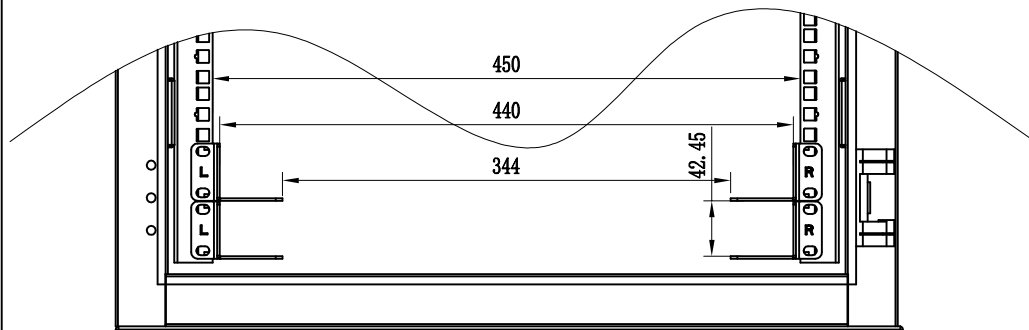

Minimum stroke 397mm

Maximum stroke 680mm, left rail

Minimum stroke 397mm

Maximum stroke 680mm, right rail