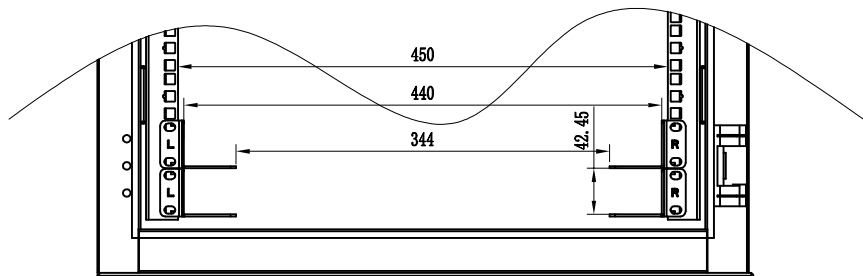

Minimum stroke 650mm

Maximum stroke 1090mm, left rail

Minimum stroke 650mm

Maximum stroke 1090mm, right rail