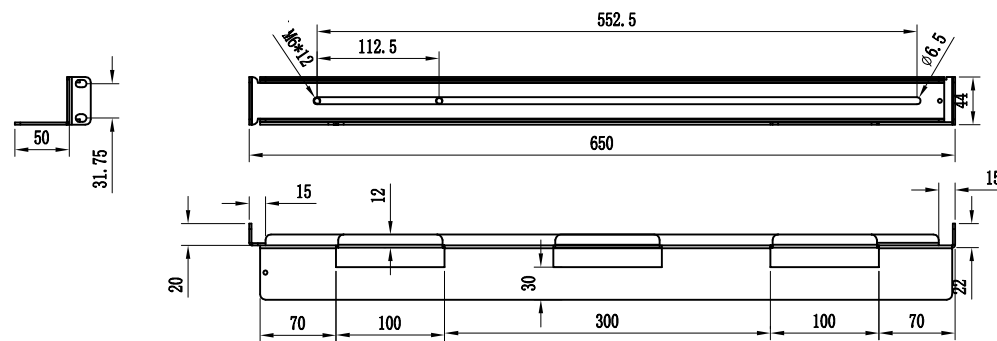

Minimum stroke 650mm

Maximum stroke 1090mm, left rail

Minimum stroke 650mm

Maximum stroke 1090mm, right rail