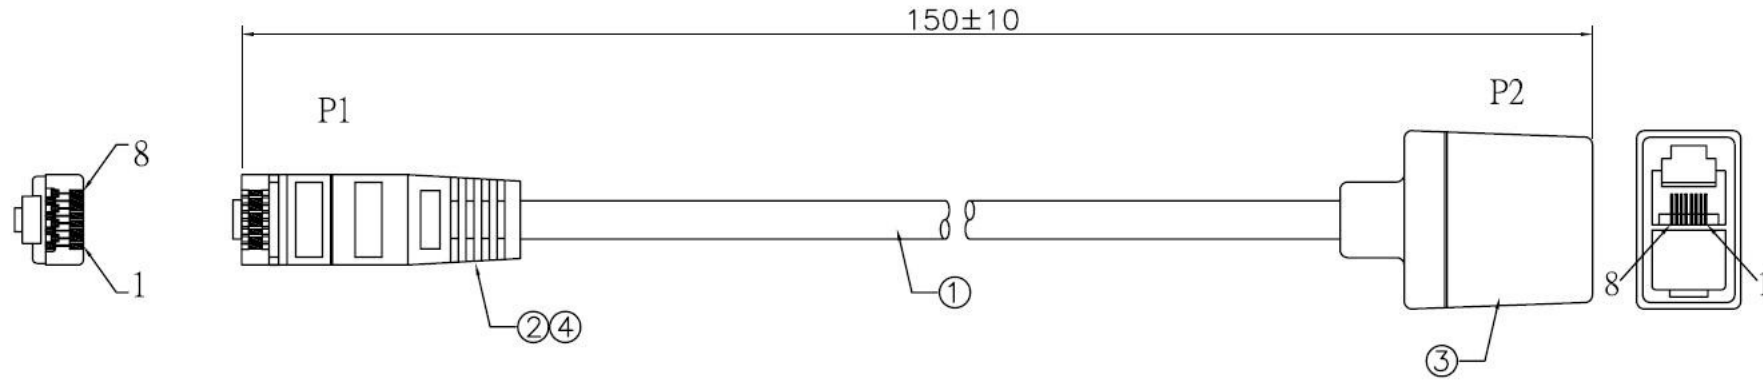

Rev	Modification Content	Date	Validate
A	the First Edition	2010-04-15	Cindy

ROHS

Pin Assignment:

P1		P2
3	GREEN/WHITE	1
6	GREEN	2
1	ORANGE/WHITE	3
4	BLUE	4
5	BLUE/WHITE	5
2	ORANGE	6
7	BROWN/WHITE	7
8	BROWN	8
S	DRAIN	S

P/N	FTP CAT.6 8P8C M/F 15CM			
Item	HJ-141-RC64			
Drawn By	Cindy	Customer NO.	NO	N
Audited By				Unit : mm
Date	2010-04-15	Rev. : 1.00	ME	

4	Molding	45P PVC BEIGE	g
3	Connector	CAT.6 8P8C 母座,帶鐵殼,裝配式	1 pcs
2	Connector	CAT.6 8P8C 水晶頭,帶鐵殼	1 pcs
1	Cable	FTP CAT.6 OD:5.5 BEIGE	1 pcs
NO.	P/N	DESCRIPTION	QTY