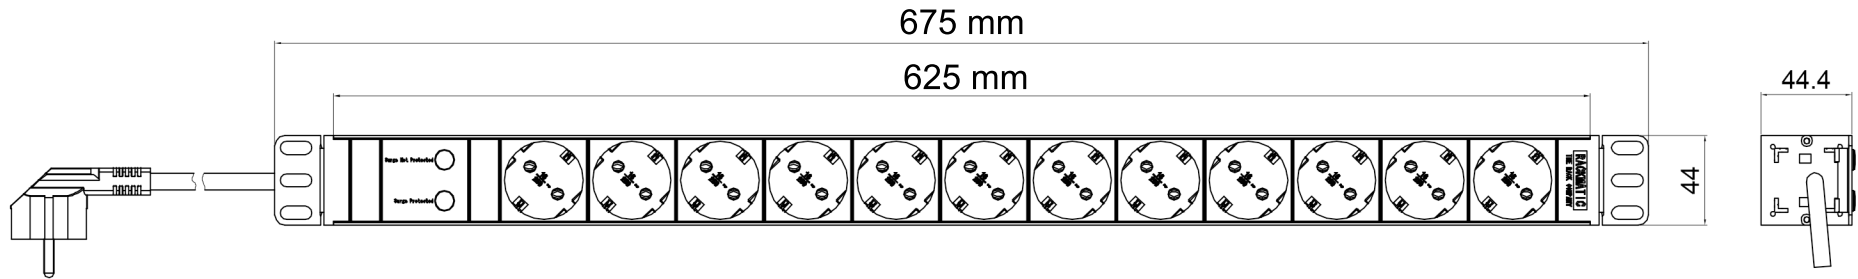

BUY ON
www.cablematic.com

Outlets	12 Schuko
Power Plug	Schuko/UTE Plug
Protector	Surge Protector
Power Cable	H05VV-F 3G1.5mm ² , 3M
Current Rating	16A
Voltage Rating	250VAC

	p/n	Clinet
	RE22	Cablematic
UNLESS OTHERWISE SPECIFIED	DRAWN BY	
TECHNICAL STANDARD	CHECKED BY	
1.IT11;	AUDITTED BY	
2.NO RUSTNESS	APPROVED BY	
3.NO FLAW ON THE SURFACE		
FILLET	R0.5	
ANGLE	±0.5°	
FIRST ANGLE		
SCALE 1:2	DATE 2015-10-10	