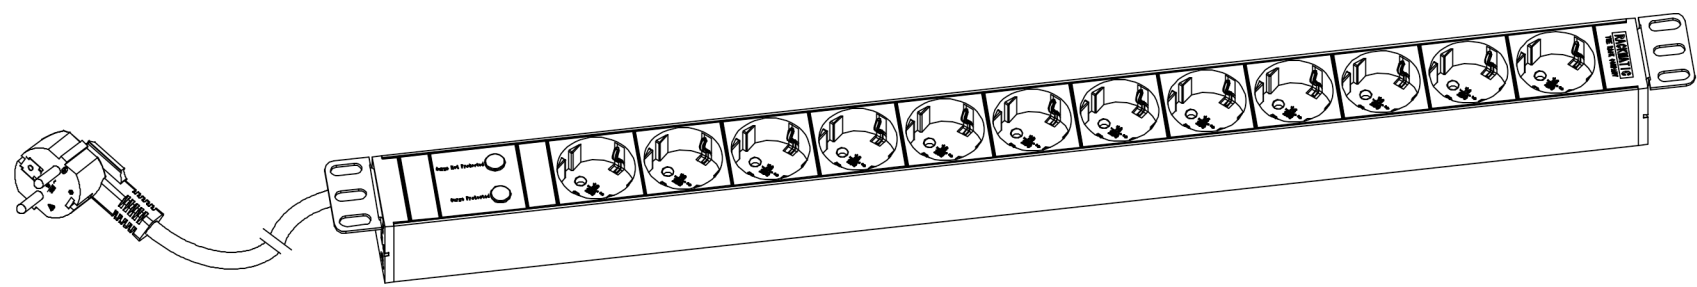

BUY ON
www.cablematic.com

Outlets	12 Schuko
Power Plug	Schuko/UTE Plug
Protector	Surge Protector
Power Cable	H05VV-F 3G1.5mm ² , 3M
Current Rating	16A
Voltage Rating	250VAC

	p/n	Clinet
	RE22	Cablematic
UNLESS OTHERWISE SPECIFIED	DRAWN BY	
TECHNICAL STANDARD	CHECKED BY	
1.IT11;	AUDITTED BY	
2.NO RUSTNESS	APPROVED BY	
3.NO FLAW ON THE SURFACE		
FILLET	R0.5	
ANGLE	±0.5°	
FIRST ANGLE		
SCALE 1:2	DATE 2015-10-10	