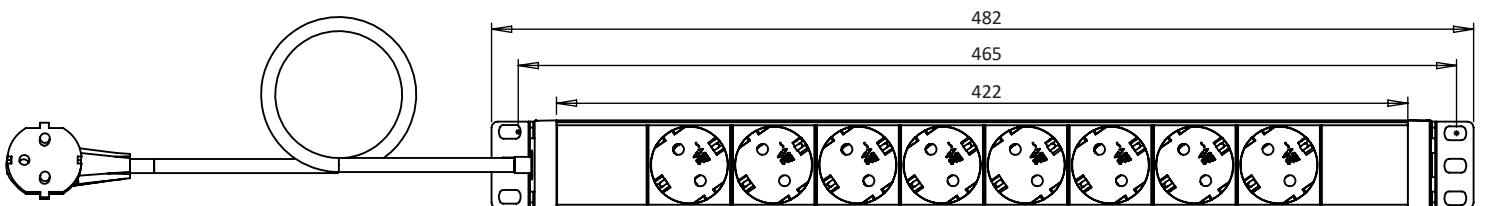

TECHNICAL DETAILS

- Output: 8 pcs Schuko Sockets 16A 2- Pole with Earthing Contact
- Input: 250 V AC 50/60 Hz
- Maximum Power: 4000 W
- Housing: 19" 1U Torsionally rigid Aluminium Anodized or PVC Plastic Profile
- Cable: Power cable 2m H05VV-F 3G 1.5 mm² with a Moulded Angled UTE / Schuko Plug 16A Black
- Switch: 16A Illuminated Rocker Switch
- Protection Class: IP20
- Fixation: Flexible Lateral Cover Allowing Mounting in 19" Racks

Power Distribution Unit 8 Schuko Sockets
19" Basic PDU 1U

	Housing	Housing Color	Socket Color
RE108	Aluminum	Grey	Red
RE128	Plastic	Grey	Red
RE138	Plastic	Black	Red

TECHNICAL DETAILS

- Output: 8 pcs Schuko Sockets 16A 2- Pole with Earthing Contact
- Input: 250 V AC 50/60 Hz
- Maximum Power: 4000 W
- Housing: 19" 1U Torsionally rigid Aluminium Anodized or PVC Plastic Profile
- Cable: Power cable 2m H05VV-F 3G 1.5 mm² with C14 Plug 10A - Black
- Switch: 16A Illuminated Rocker Switch
- Protection Class: IP20
- Fixation: Flexible Lateral Cover Allowing Mounting in 19" Racks

Power Distribution Unit 8 Schuko Sockets
19" Basic PDU 1U

	Housing	Housing Color	Socket Color
RE099	Plastic	Black	Black

TECHNICAL DETAILS

- Output: 8 pcs Schuko Sockets 16A 2- Pole with Earthing Contact
- Input: 250 V AC 50/60 Hz
- Maximum Power: 4000 W
- Housing: 19" 1U PVC Plastic Profile
- Cable: Power cable 2m H05VV-F 3G 1.5 mm² with a Moulded Angled UTE / Schuko Plug 16A Black
- Protection Class: IP20
- Fixation: Flexible Lateral Cover Allowing Mounting in 19" Racks