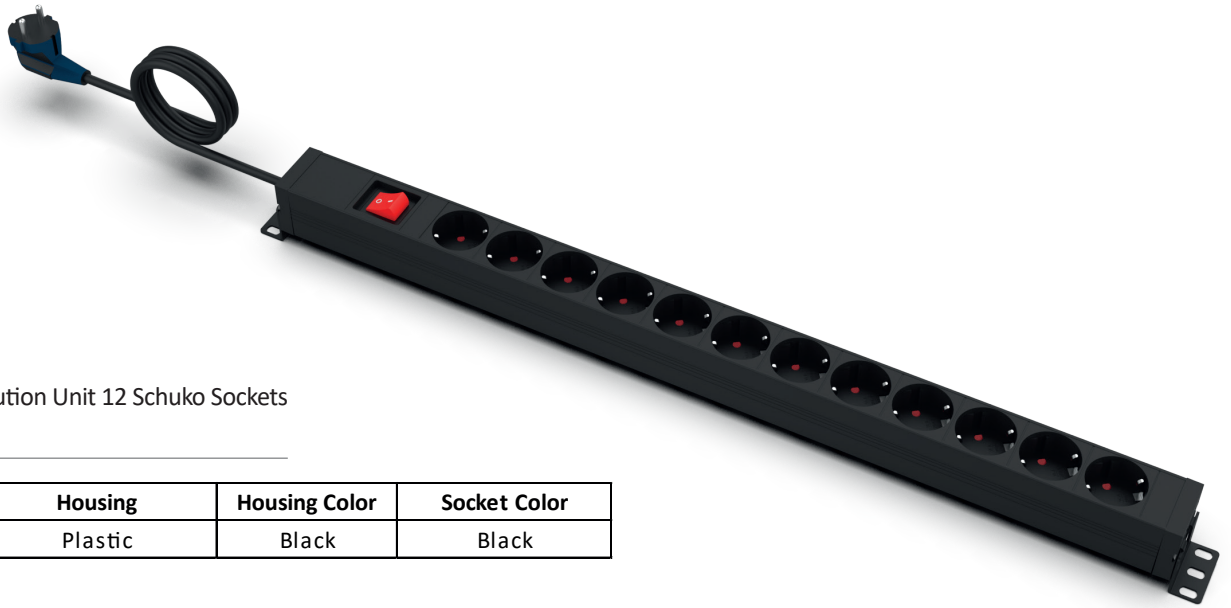

Power Distribution Unit 4 Schuko Sockets
10" Basic PDU 1U

	Housing	Housing Color	Socket Color
RE160	Plastic	Grey	Black
RE161	Plastic	Grey	White
RE162	Plastic	Grey	Red

TECHNICAL DETAILS

- Output: 4 pcs Schuko Sockets 16A 2- Pole with Earthing Contact
- Input: 250 V AC 50/60 Hz
- Maximum Power: 4000 W
- Housing: 10" 1U PVC Plastic Profile
- Cable: Power cable 2m H05VV-F 3G 1.5 mm² with a Moulded Angled UTE / Schuko Plug 16A Black
- Protection Class: IP20
- Fixation: Flexible Lateral Cover Allowing Mounting in 19" Racks

Power Distribution Unit 3 Schuko Sockets
10" Basic PDU 1U

	Housing	Housing Color	Socket Color
RE163	Plastic	Grey	Black
RE164	Plastic	Grey	White
RE165	Plastic	Grey	Red

TECHNICAL DETAILS

Output:	3 pcs Schuko Sockets 16A 2- Pole with Earthing Contact
Input:	250 V AC 50/60 Hz
Maximum Power:	4000 W
Housing:	10" 1U PVC Plastic Profile
Cable:	Power cable 2m H05VV-F 3G 1.5 mm ² with a Moulded Angled UTE / Schuko Plug 16A Black
Switch:	16A Illuminated Rocker Switch
Protection Class:	IP20
Fixation:	Flexible Lateral Cover Allowing Mounting in 19" Racks

Power Distribution Unit 12 Schuko Sockets
Basic PDU 1U

	Housing	Housing Color	Socket Color
RE098	Plastic	Black	Black

TECHNICAL DETAILS

Output:	12 pcs Schuko Sockets 16A 2- Pole with Earthing Contact
Input:	250 V AC 50/60 Hz
Maximum Power:	4000 W
Housing:	1U PVC Plastic Profile
Cable:	Power cable 2m H05VV-F 3G 1.5 mm ² with a Moulded Angled UTE / Schuko Plug 16A Black
Switch:	16A Illuminated Rocker Switch
Protection Class:	IP20
Fixation:	Flexible Lateral Cover Allowing Mounting in 19" Racks