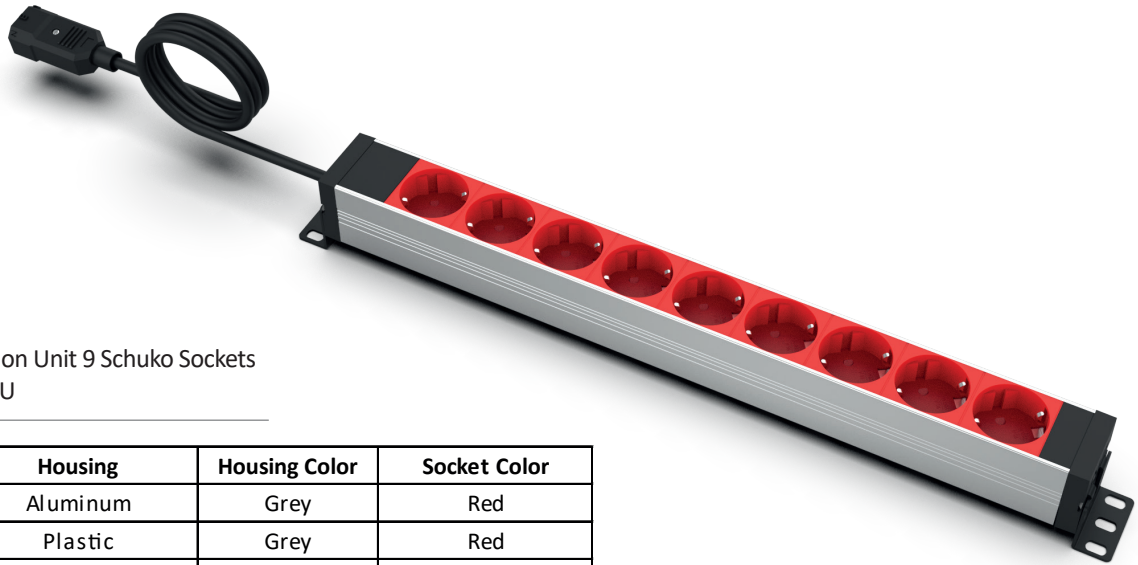

Power Distribution Unit 9 Schuko Sockets
19" Basic PDU 1U

CODE	Housing	Housing Color	Socket Color
RE100	Aluminum	Grey	Black
RE102	Aluminum	Grey	White
RE104	Aluminum	Grey	Red
RE120	Plastic	Grey	Black
RE122	Plastic	Grey	White
RE124	Plastic	Grey	Red
RE130	Plastic	Black	Black
RE132	Plastic	Black	White
RE134	Plastic	Black	Red

TECHNICAL DETAILS

- Output: 9 pcs Schuko Sockets 16A 2- Pole with Earthing Contact
- Input: 250 V AC 50/60 Hz
- Maximum Power: 4000 W
- Housing: 19" 1U Torsionally rigid Aluminium Anodized or PVC Plastic Profile
- Cable: Power cable 2m H05VV-F 3G 1.5 mm² with a Moulded Angled UTE / Schuko Plug 16A Black
- Protection Class: IP20
- Fixation: Flexible Lateral Cover Allowing Mounting in 19" Racks

Power Distribution Unit 9 Schuko Sockets
19" Basic PDU 1U

	Housing	Housing Color	Socket Color
RE107	Aluminum	Grey	Red
RE127	Plastic	Grey	Red
RE137	Plastic	Black	Red

TECHNICAL DETAILS

Output:	9 pcs Schuko Sockets 16A 2- Pole with Earthing Contact
Input:	250 V AC 50/60 Hz
Maximum Power:	4000 W
Housing:	19" 1U Torsionally rigid Aluminium Anodized or PVC Plastic Profile
Cable:	Power cable 2m H05VV-F 3G 1.5 mm ² with C14 Plug 10A - Black
Protection Class:	IP20
Fixation:	Flexible Lateral Cover Allowing Mounting in 19" Racks

Power Distribution Unit 9 IEC C13 Sockets
19" Basic PDU 1U

	Housing	Housing Color	Socket Color
RE109	Aluminum	Grey	Black
RE129	Plastic	Grey	Black
RE139	Plastic	Black	Black

TECHNICAL DETAILS

Output:	9 pcs IEC C13 Sockets 10A 2- Pole with Earthing Contact
Input:	200 - 250 V AC 50/60 Hz
Maximum Power:	2500 W
Housing:	19" 1U Torsionally rigid Aluminium Anodized or PVC Plastic Profile
Cable:	Power cable 2m H05VV-F 3G 1.5 mm ² with a Moulded Angled UTE / Schuko Plug 16A Black
Protection Class:	IP20
Fixation:	Flexible Lateral Cover Allowing Mounting in 19" Racks