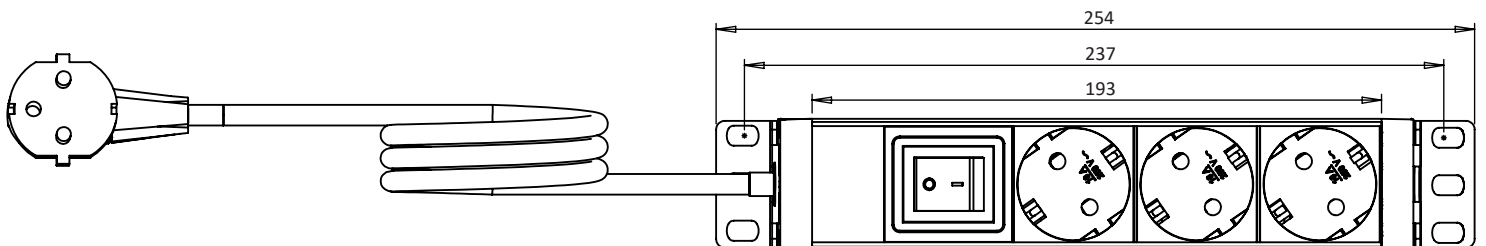

Power Distribution Unit 4 Schuko Sockets
10" Basic PDU 1U

	Housing	Housing Color	Socket Color
RE160	Plastic	Grey	Black
RE161	Plastic	Grey	White
RE162	Plastic	Grey	Red

TECHNICAL DETAILS

- Output: 4 pcs Schuko Sockets 16A 2- Pole with Earthing Contact
- Input: 250 V AC 50/60 Hz
- Maximum Power: 4000 W
- Housing: 10" 1U PVC Plastic Profile
- Cable: Power cable 2m H05VV-F 3G 1.5 mm² with a Moulded Angled UTE / Schuko Plug 16A Black
- Protection Class: IP20
- Fixation: Flexible Lateral Cover Allowing Mounting in 19" Racks

Power Distribution Unit 3 Schuko Sockets
10" Basic PDU 1U

	Housing	Housing Color	Socket Color
RE163	Plastic	Grey	Black
RE164	Plastic	Grey	White
RE165	Plastic	Grey	Red

TECHNICAL DETAILS

Output:	3 pcs Schuko Sockets 16A 2- Pole with Earthing Contact
Input:	250 V AC 50/60 Hz
Maximum Power:	4000 W
Housing:	10" 1U PVC Plastic Profile
Cable:	Power cable 2m H05VV-F 3G 1.5 mm ² with a Moulded Angled UTE / Schuko Plug 16A Black
Switch:	16A Illuminated Rocker Switch
Protection Class:	IP20
Fixation:	Flexible Lateral Cover Allowing Mounting in 19" Racks