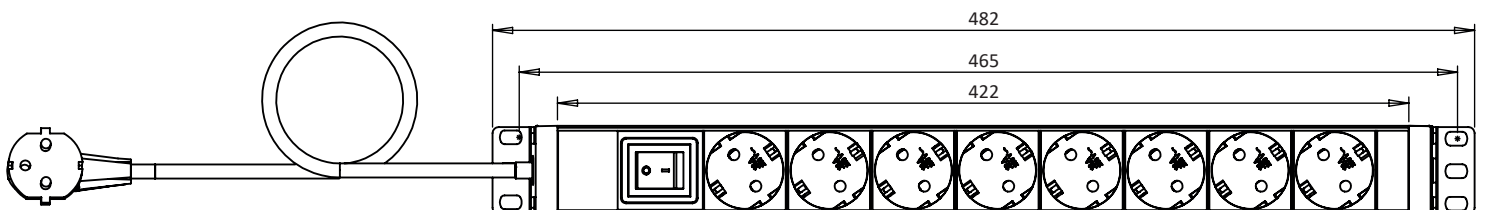

Power Distribution Unit 9 IEC C13 Sockets
19" Basic PDU 1U

	Housing	Housing Color	Socket Color
RE109	Aluminum	Grey	Black
RE129	Plastic	Grey	Black
RE139	Plastic	Black	Black

TECHNICAL DETAILS

Output:	9 pcs IEC C13 Sockets 10A 2- Pole with Earthing Contact
Input:	200 - 250 V AC 50/60 Hz
Maximum Power:	2500 W
Housing:	19" 1U Torsionally rigid Aluminium Anodized or PVC Plastic Profile
Cable:	Power cable 2m H05VV-F 3G 1.5 mm ² with a Moulded Angled UTE / Schuko Plug 16A Black
Protection Class:	IP20
Fixation:	Flexible Lateral Cover Allowing Mounting in 19" Racks

TECHNICAL DETAILS

- Output: 8 pcs Schuko Sockets 16A 2- Pole with Earthing Contact
- Input: 250 V AC 50/60 Hz
- Maximum Power: 4000 W
- Housing: 19" 1U Torsionally rigid Aluminium Anodized or PVC Plastic Profile
- Cable: Power cable 2m H05VV-F 3G 1.5 mm² with a Moulded Angled UTE / Schuko Plug 16A Black
- Switch: 16A Illuminated Rocker Switch
- Protection Class: IP20
- Fixation: Flexible Lateral Cover Allowing Mounting in 19" Racks