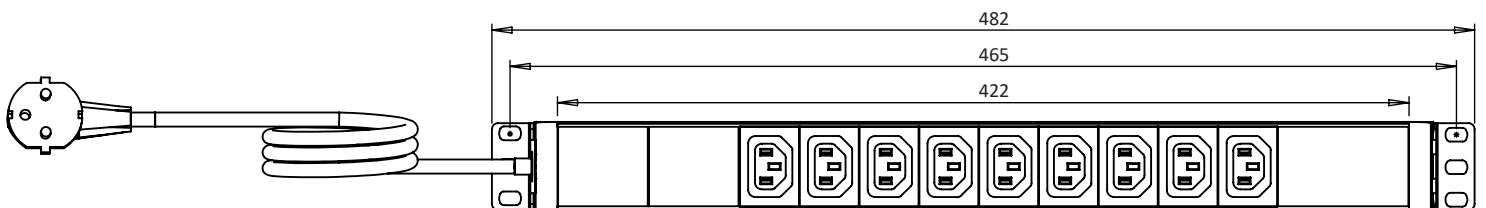

Power Distribution Unit 9 Schuko Sockets
19" Basic PDU 1U

	Housing	Housing Color	Socket Color
RE107	Aluminum	Grey	Red
RE127	Plastic	Grey	Red
RE137	Plastic	Black	Red

TECHNICAL DETAILS

Output:	9 pcs Schuko Sockets 16A 2- Pole with Earthing Contact
Input:	250 V AC 50/60 Hz
Maximum Power:	4000 W
Housing:	19" 1U Torsionally rigid Aluminium Anodized or PVC Plastic Profile
Cable:	Power cable 2m H05VV-F 3G 1.5 mm ² with C14 Plug 10A - Black
Protection Class:	IP20
Fixation:	Flexible Lateral Cover Allowing Mounting in 19" Racks

Power Distribution Unit 9 IEC C13 Sockets
19" Basic PDU 1U

	Housing	Housing Color	Socket Color
RE109	Aluminum	Grey	Black
RE129	Plastic	Grey	Black
RE139	Plastic	Black	Black

TECHNICAL DETAILS

Output:	9 pcs IEC C13 Sockets 10A 2- Pole with Earthing Contact
Input:	200 - 250 V AC 50/60 Hz
Maximum Power:	2500 W
Housing:	19" 1U Torsionally rigid Aluminium Anodized or PVC Plastic Profile
Cable:	Power cable 2m H05VV-F 3G 1.5 mm ² with a Moulded Angled UTE / Schuko Plug 16A Black
Protection Class:	IP20
Fixation:	Flexible Lateral Cover Allowing Mounting in 19" Racks