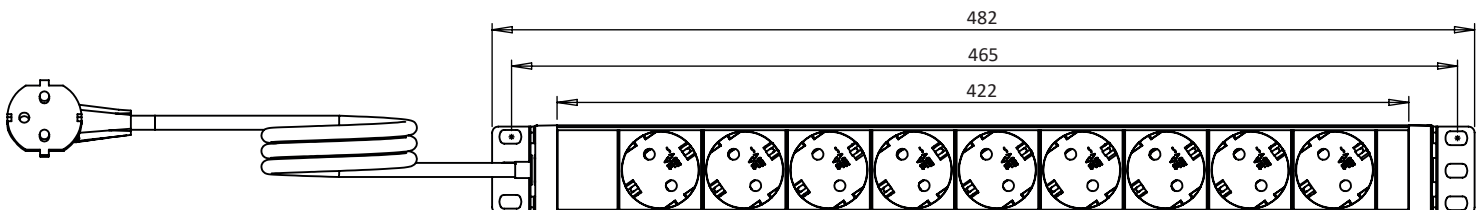

Power Distribution Unit 9 Schuko Sockets
19" Basic PDU 1U

CODE	Housing	Housing Color	Socket Color
RE100	Aluminum	Grey	Black
RE102	Aluminum	Grey	White
RE104	Aluminum	Grey	Red
RE120	Plastic	Grey	Black
RE122	Plastic	Grey	White
RE124	Plastic	Grey	Red
RE130	Plastic	Black	Black
RE132	Plastic	Black	White
RE134	Plastic	Black	Red

TECHNICAL DETAILS

- Output: 9 pcs Schuko Sockets 16A 2- Pole with Earthing Contact
- Input: 250 V AC 50/60 Hz
- Maximum Power: 4000 W
- Housing: 19" 1U Torsionally rigid Aluminium Anodized or PVC Plastic Profile
- Cable: Power cable 2m H05VV-F 3G 1.5 mm² with a Moulded Angled UTE / Schuko Plug 16A Black
- Protection Class: IP20
- Fixation: Flexible Lateral Cover Allowing Mounting in 19" Racks

Power Distribution Unit 9 Schuko Sockets
19" Basic PDU 1U

	Housing	Housing Color	Socket Color
RE107	Aluminum	Grey	Red
RE127	Plastic	Grey	Red
RE137	Plastic	Black	Red

TECHNICAL DETAILS

Output:	9 pcs Schuko Sockets 16A 2- Pole with Earthing Contact
Input:	250 V AC 50/60 Hz
Maximum Power:	4000 W
Housing:	19" 1U Torsionally rigid Aluminium Anodized or PVC Plastic Profile
Cable:	Power cable 2m H05VV-F 3G 1.5 mm ² with C14 Plug 10A - Black
Protection Class:	IP20
Fixation:	Flexible Lateral Cover Allowing Mounting in 19" Racks

TECHNICAL DETAILS

- Output: 8 pcs Schuko Sockets 16A 2- Pole with Earthing Contact
- Input: 250 V AC 50/60 Hz
- Maximum Power: 4000 W
- Housing: 19" 1U Torsionally rigid Aluminium Anodized or PVC Plastic Profile
- Cable: Power cable 2m H05VV-F 3G 1.5 mm² with a Moulded Angled UTE / Schuko Plug 16A Black
- Switch: 16A Illuminated Rocker Switch
- Protection Class: IP20
- Fixation: Flexible Lateral Cover Allowing Mounting in 19" Racks