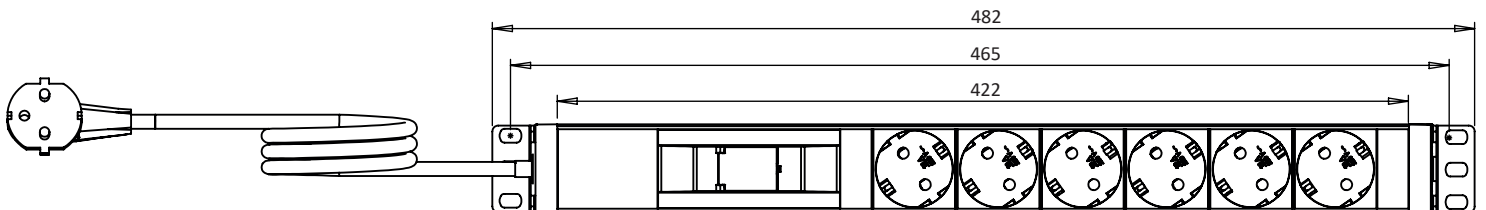

Power Distribution Unit 8 Schuko Sockets
19" Basic PDU 1U

	Housing	Housing Color	Socket Color
RE099	Plastic	Black	Black

TECHNICAL DETAILS

- Output: 8 pcs Schuko Sockets 16A 2- Pole with Earthing Contact
- Input: 250 V AC 50/60 Hz
- Maximum Power: 4000 W
- Housing: 19" 1U PVC Plastic Profile
- Cable: Power cable 2m H05VV-F 3G 1.5 mm² with a Moulded Angled UTE / Schuko Plug 16A Black
- Protection Class: IP20
- Fixation: Flexible Lateral Cover Allowing Mounting in 19" Racks

Power Distribution Unit 6 Schuko Sockets
19" Basic PDU 1U

	Housing	Housing Color	Socket Color
RE106	Aluminum	Grey	Black
RE126	Plastic	Grey	Black
RE136	Plastic	Black	Black

TECHNICAL DETAILS

- Output: 6 pcs Schuko Sockets 16A 2- Pole with Earthing Contact
- Input: 250 V AC 50/60 Hz
- Maximum Power: 4000 W
- Housing: 19" 1U Torsionally rigid Aluminium Anodized or PVC Plastic Profile
- Cable: Power cable 2m H05VV-F 3G 1.5 mm² with a Moulded Angled UTE / Schuko Plug 16A Black
- MCB: 1pcs 1x16A Type B with plastic housing and transparent protection cover
- Protection Class: IP20
- Fixation: Flexible Lateral Cover Allowing Mounting in 19" Racks