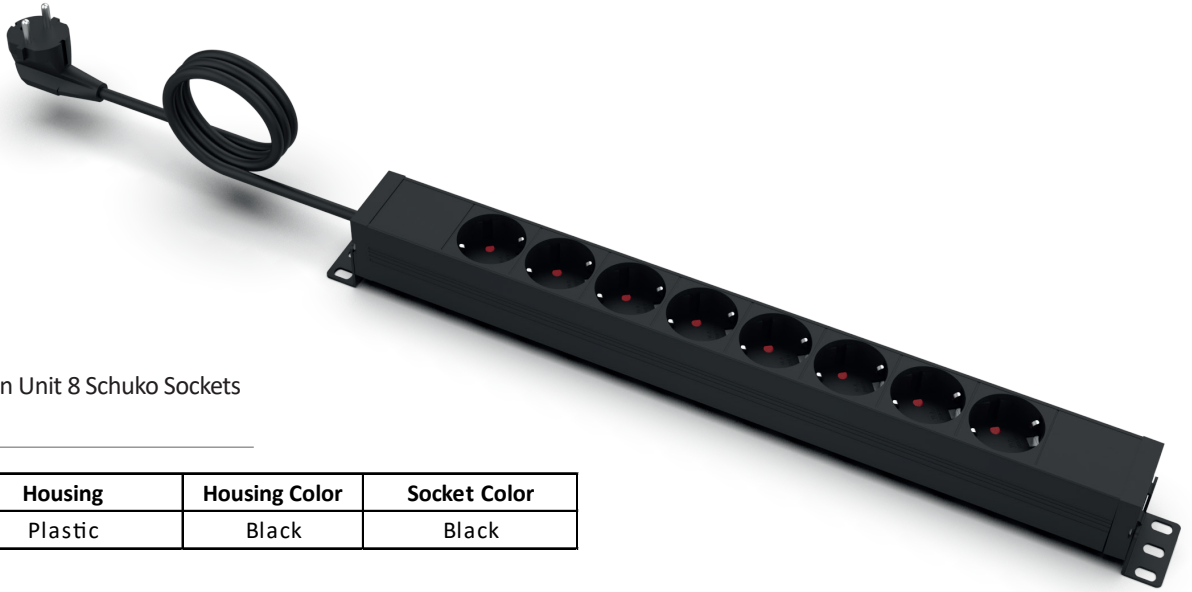

Power Distribution Unit 9 IEC C13 Sockets
19" Basic PDU 1U

	Housing	Housing Color	Socket Color
RE109	Aluminum	Grey	Black
RE129	Plastic	Grey	Black
RE139	Plastic	Black	Black

TECHNICAL DETAILS

Output:	9 pcs IEC C13 Sockets 10A 2- Pole with Earthing Contact
Input:	200 - 250 V AC 50/60 Hz
Maximum Power:	2500 W
Housing:	19" 1U Torsionally rigid Aluminium Anodized or PVC Plastic Profile
Cable:	Power cable 2m H05VV-F 3G 1.5 mm ² with a Moulded Angled UTE / Schuko Plug 16A Black
Protection Class:	IP20
Fixation:	Flexible Lateral Cover Allowing Mounting in 19" Racks

Power Distribution Unit 8 Schuko Sockets
19" Basic PDU 1U

	Housing	Housing Color	Socket Color
RE108	Aluminum	Grey	Red
RE128	Plastic	Grey	Red
RE138	Plastic	Black	Red

TECHNICAL DETAILS

- Output: 8 pcs Schuko Sockets 16A 2- Pole with Earthing Contact
- Input: 250 V AC 50/60 Hz
- Maximum Power: 4000 W
- Housing: 19" 1U Torsionally rigid Aluminium Anodized or PVC Plastic Profile
- Cable: Power cable 2m H05VV-F 3G 1.5 mm² with C14 Plug 10A - Black
- Switch: 16A Illuminated Rocker Switch
- Protection Class: IP20
- Fixation: Flexible Lateral Cover Allowing Mounting in 19" Racks

Power Distribution Unit 8 Schuko Sockets
19" Basic PDU 1U

	Housing	Housing Color	Socket Color
RE099	Plastic	Black	Black

TECHNICAL DETAILS

- Output: 8 pcs Schuko Sockets 16A 2- Pole with Earthing Contact
- Input: 250 V AC 50/60 Hz
- Maximum Power: 4000 W
- Housing: 19" 1U PVC Plastic Profile
- Cable: Power cable 2m H05VV-F 3G 1.5 mm² with a Moulded Angled UTE / Schuko Plug 16A Black
- Protection Class: IP20
- Fixation: Flexible Lateral Cover Allowing Mounting in 19" Racks