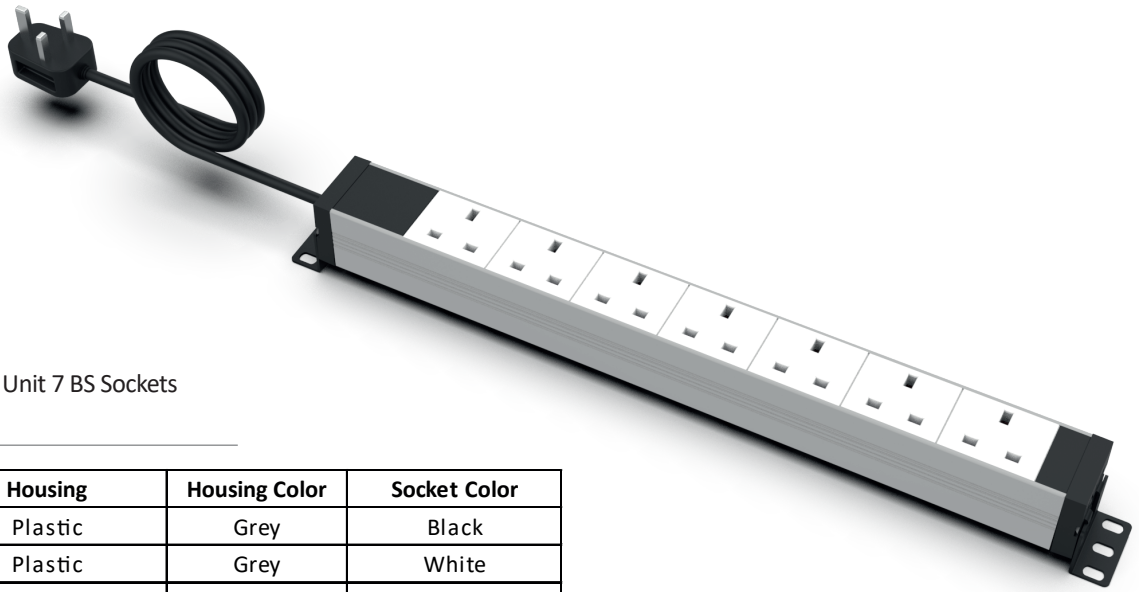

Power Distribution Unit 8 USA Sockets
Basic PDU 1U

	Housing	Housing Color	Socket Color
RE153	Plastic	Grey	Black

TECHNICAL DETAILS

Output:	8 pcs USA Sockets 15A 2- Pole with Earthing Contact
Input:	125 V AC
Maximum Power:	2000 W
Housing:	1U PVC Plastic Profile
Cable:	Power cable 2m H05VV-F 3G 1.5 mm ² with NEMA/5-15 USA Male Plug
Protection Class:	IP20
Fixation:	Flexible Lateral Cover Allowing Mounting in 19" Racks