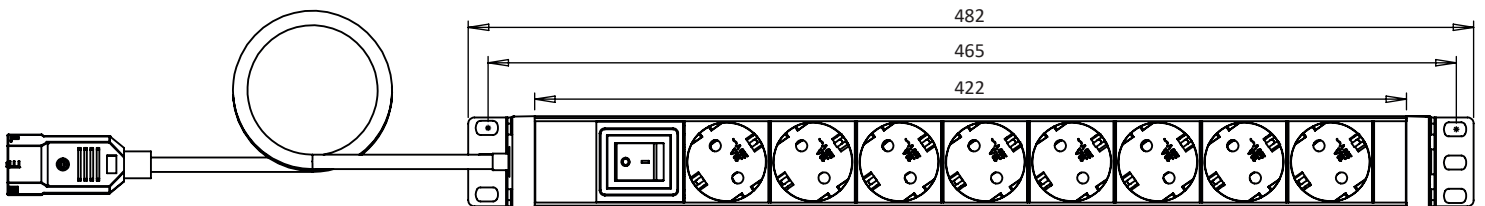

TECHNICAL DETAILS

- Output: 8 pcs Schuko Sockets 16A 2- Pole with Earthing Contact
- Input: 250 V AC 50/60 Hz
- Maximum Power: 4000 W
- Housing: 19" 1U Torsionally rigid Aluminium Anodized or PVC Plastic Profile
- Cable: Power cable 2m H05VV-F 3G 1.5 mm² with a Moulded Angled UTE / Schuko Plug 16A Black
- Switch: 16A Illuminated Rocker Switch
- Protection Class: IP20
- Fixation: Flexible Lateral Cover Allowing Mounting in 19" Racks

Power Distribution Unit 8 Schuko Sockets
19" Basic PDU 1U

	Housing	Housing Color	Socket Color
RE108	Aluminum	Grey	Red
RE128	Plastic	Grey	Red
RE138	Plastic	Black	Red

TECHNICAL DETAILS

- Output: 8 pcs Schuko Sockets 16A 2- Pole with Earthing Contact
- Input: 250 V AC 50/60 Hz
- Maximum Power: 4000 W
- Housing: 19" 1U Torsionally rigid Aluminium Anodized or PVC Plastic Profile
- Cable: Power cable 2m H05VV-F 3G 1.5 mm² with C14 Plug 10A - Black
- Switch: 16A Illuminated Rocker Switch
- Protection Class: IP20
- Fixation: Flexible Lateral Cover Allowing Mounting in 19" Racks