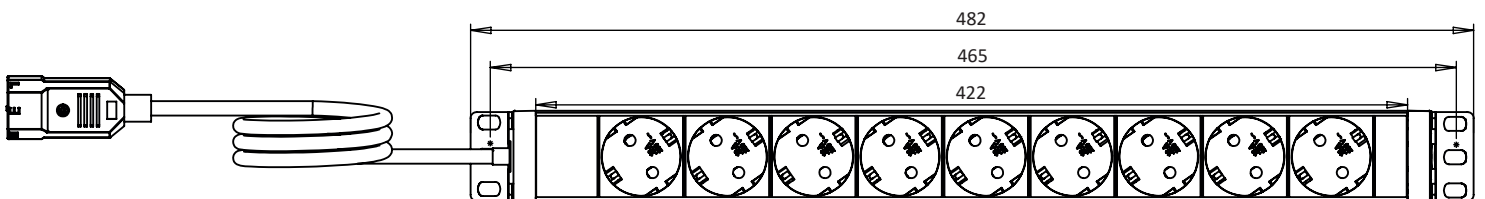

TECHNICAL DETAILS

- Output: 9 pcs Schuko Sockets 16A 2- Pole with Earthing Contact
- Input: 250 V AC 50/60 Hz
- Maximum Power: 4000 W
- Housing: 19" 1U Torsionally rigid Aluminium Anodized or PVC Plastic Profile
- Cable: Power cable 2m H05VV-F 3G 1.5 mm² with a Moulded Angled UTE / Schuko Plug 16A Black
- Protection Class: IP20
- Fixation: Flexible Lateral Cover Allowing Mounting in 19" Racks

Power Distribution Unit 9 Schuko Sockets
19" Basic PDU 1U

	Housing	Housing Color	Socket Color
RE107	Aluminum	Grey	Red
RE127	Plastic	Grey	Red
RE137	Plastic	Black	Red

TECHNICAL DETAILS

Output:	9 pcs Schuko Sockets 16A 2- Pole with Earthing Contact
Input:	250 V AC 50/60 Hz
Maximum Power:	4000 W
Housing:	19" 1U Torsionally rigid Aluminium Anodized or PVC Plastic Profile
Cable:	Power cable 2m H05VV-F 3G 1.5 mm ² with C14 Plug 10A - Black
Protection Class:	IP20
Fixation:	Flexible Lateral Cover Allowing Mounting in 19" Racks

Power Distribution Unit 9 IEC C13 Sockets
19" Basic PDU 1U

	Housing	Housing Color	Socket Color
RE109	Aluminum	Grey	Black
RE129	Plastic	Grey	Black
RE139	Plastic	Black	Black

TECHNICAL DETAILS

Output:	9 pcs IEC C13 Sockets 10A 2- Pole with Earthing Contact
Input:	200 - 250 V AC 50/60 Hz
Maximum Power:	2500 W
Housing:	19" 1U Torsionally rigid Aluminium Anodized or PVC Plastic Profile
Cable:	Power cable 2m H05VV-F 3G 1.5 mm ² with a Moulded Angled UTE / Schuko Plug 16A Black
Protection Class:	IP20
Fixation:	Flexible Lateral Cover Allowing Mounting in 19" Racks

TECHNICAL DETAILS

- Output: 8 pcs Schuko Sockets 16A 2- Pole with Earthing Contact
- Input: 250 V AC 50/60 Hz
- Maximum Power: 4000 W
- Housing: 19" 1U Torsionally rigid Aluminium Anodized or PVC Plastic Profile
- Cable: Power cable 2m H05VV-F 3G 1.5 mm² with a Moulded Angled UTE / Schuko Plug 16A Black
- Switch: 16A Illuminated Rocker Switch
- Protection Class: IP20
- Fixation: Flexible Lateral Cover Allowing Mounting in 19" Racks