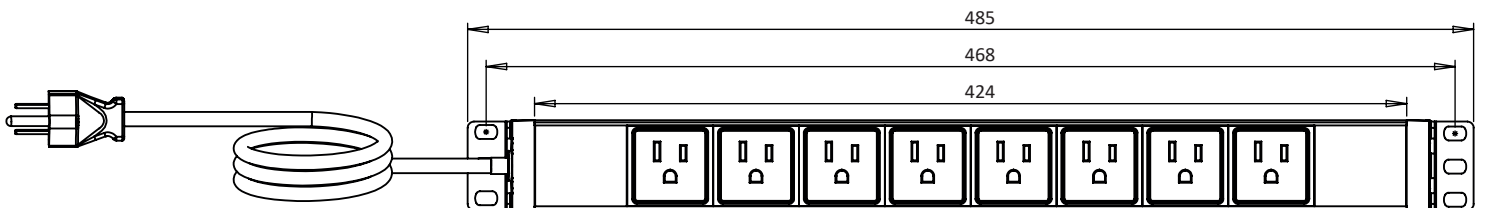

Housing	Housing Color	Socket Color
RE153	Plastic	Grey	Black

TECHNICAL DETAILS

Output:	8 pcs USA Sockets 15A 2- Pole with Earthing Contact
Input:	125 V AC
Maximum Power:	2000 W
Housing:	1U PVC Plastic Profile
Cable:	Power cable 2m H05VV-F 3G 1.5 mm² with NEMA/5-15 USA Male Plug
Protection Class:	IP20
Fixation:	Flexible Lateral Cover Allowing Mounting in 19" Racks