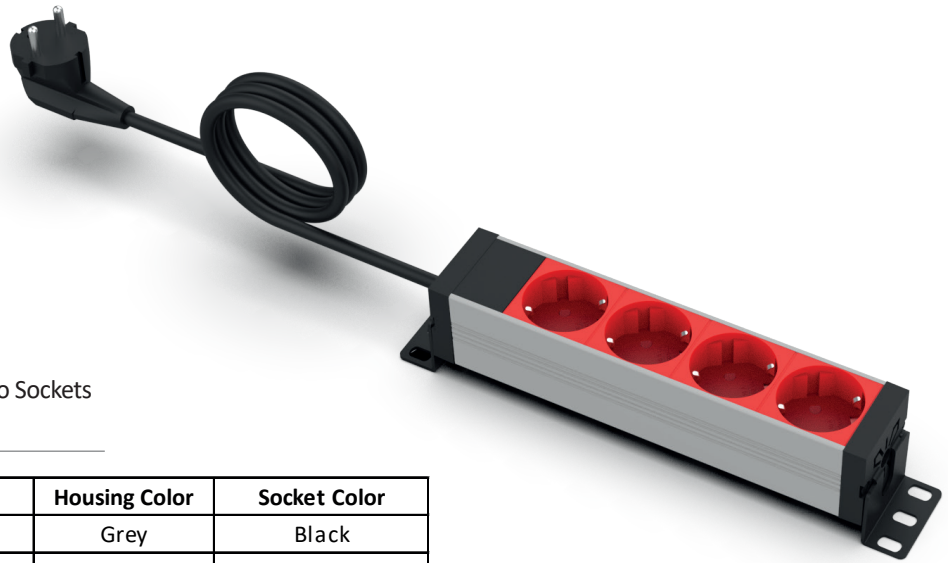

Power Distribution Unit 6 Schuko Sockets
19" Basic PDU 1U

	Housing	Housing Color	Socket Color
RE106	Aluminum	Grey	Black
RE126	Plastic	Grey	Black
RE136	Plastic	Black	Black

TECHNICAL DETAILS

- Output: 6 pcs Schuko Sockets 16A 2- Pole with Earthing Contact
- Input: 250 V AC 50/60 Hz
- Maximum Power: 4000 W
- Housing: 19" 1U Torsionally rigid Aluminium Anodized or PVC Plastic Profile
- Cable: Power cable 2m H05VV-F 3G 1.5 mm² with a Moulded Angled UTE / Schuko Plug 16A Black
- MCB: 1pcs 1x16A Type B with plastic housing and transparent protection cover
- Protection Class: IP20
- Fixation: Flexible Lateral Cover Allowing Mounting in 19" Racks

Power Distribution Unit 4 Schuko Sockets
10" Basic PDU 1U

	Housing	Housing Color	Socket Color
RE160	Plastic	Grey	Black
RE161	Plastic	Grey	White
RE162	Plastic	Grey	Red

TECHNICAL DETAILS

- Output: 4 pcs Schuko Sockets 16A 2- Pole with Earthing Contact
- Input: 250 V AC 50/60 Hz
- Maximum Power: 4000 W
- Housing: 10" 1U PVC Plastic Profile
- Cable: Power cable 2m H05VV-F 3G 1.5 mm² with a Moulded Angled UTE / Schuko Plug 16A Black
- Protection Class: IP20
- Fixation: Flexible Lateral Cover Allowing Mounting in 19" Racks