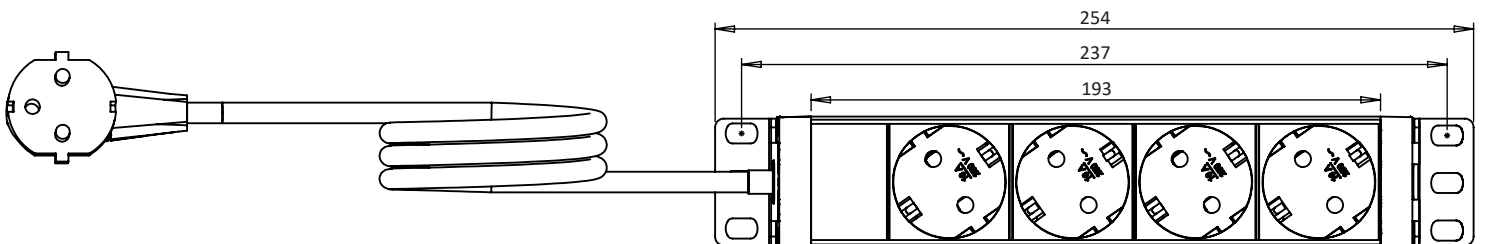

Power Distribution Unit 6 Schuko Sockets
19" Basic PDU 1U

	Housing	Housing Color	Socket Color
RE106	Aluminum	Grey	Black
RE126	Plastic	Grey	Black
RE136	Plastic	Black	Black

TECHNICAL DETAILS

- Output: 6 pcs Schuko Sockets 16A 2- Pole with Earthing Contact
- Input: 250 V AC 50/60 Hz
- Maximum Power: 4000 W
- Housing: 19" 1U Torsionally rigid Aluminium Anodized or PVC Plastic Profile
- Cable: Power cable 2m H05VV-F 3G 1.5 mm² with a Moulded Angled UTE / Schuko Plug 16A Black
- MCB: 1pcs 1x16A Type B with plastic housing and transparent protection cover
- Protection Class: IP20
- Fixation: Flexible Lateral Cover Allowing Mounting in 19" Racks

Power Distribution Unit 4 Schuko Sockets
10" Basic PDU 1U

	Housing	Housing Color	Socket Color
RE160	Plastic	Grey	Black
RE161	Plastic	Grey	White
RE162	Plastic	Grey	Red

TECHNICAL DETAILS

- Output: 4 pcs Schuko Sockets 16A 2- Pole with Earthing Contact
- Input: 250 V AC 50/60 Hz
- Maximum Power: 4000 W
- Housing: 10" 1U PVC Plastic Profile
- Cable: Power cable 2m H05VV-F 3G 1.5 mm² with a Moulded Angled UTE / Schuko Plug 16A Black
- Protection Class: IP20
- Fixation: Flexible Lateral Cover Allowing Mounting in 19" Racks