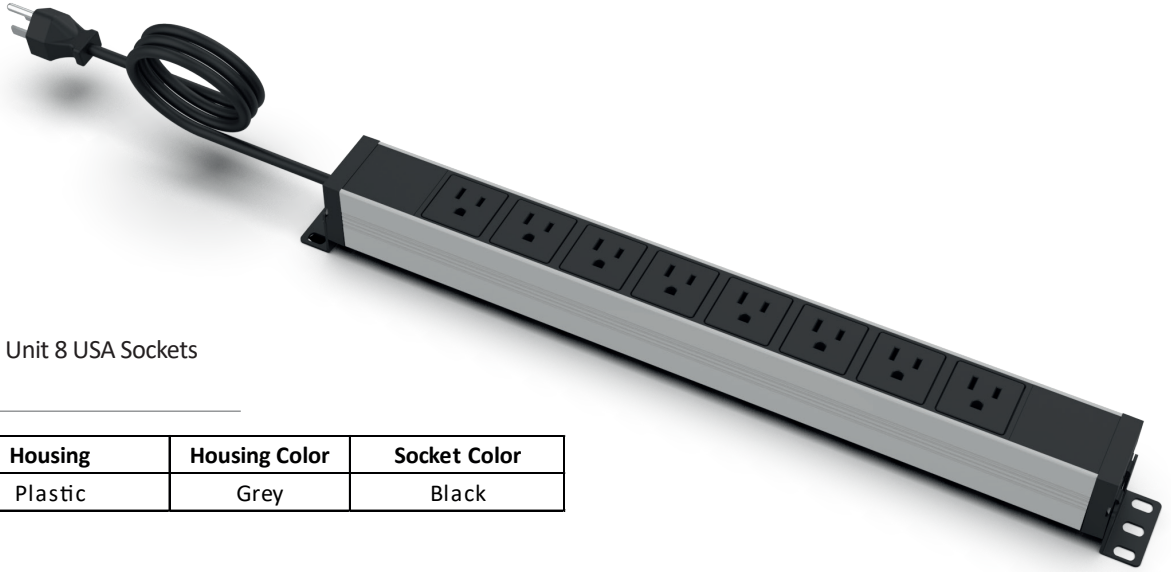

Power Distribution Unit 3 Schuko Sockets
10" Basic PDU 1U

	Housing	Housing Color	Socket Color
RE163	Plastic	Grey	Black
RE164	Plastic	Grey	White
RE165	Plastic	Grey	Red

TECHNICAL DETAILS

Output:	3 pcs Schuko Sockets 16A 2- Pole with Earthing Contact
Input:	250 V AC 50/60 Hz
Maximum Power:	4000 W
Housing:	10" 1U PVC Plastic Profile
Cable:	Power cable 2m H05VV-F 3G 1.5 mm ² with a Moulded Angled UTE / Schuko Plug 16A Black
Switch:	16A Illuminated Rocker Switch
Protection Class:	IP20
Fixation:	Flexible Lateral Cover Allowing Mounting in 19" Racks

Power Distribution Unit 12 Schuko Sockets
Basic PDU 1U

	Housing	Housing Color	Socket Color
RE098	Plastic	Black	Black

TECHNICAL DETAILS

Output:	12 pcs Schuko Sockets 16A 2- Pole with Earthing Contact
Input:	250 V AC 50/60 Hz
Maximum Power:	4000 W
Housing:	1U PVC Plastic Profile
Cable:	Power cable 2m H05VV-F 3G 1.5 mm ² with a Moulded Angled UTE / Schuko Plug 16A Black
Switch:	16A Illuminated Rocker Switch
Protection Class:	IP20
Fixation:	Flexible Lateral Cover Allowing Mounting in 19" Racks