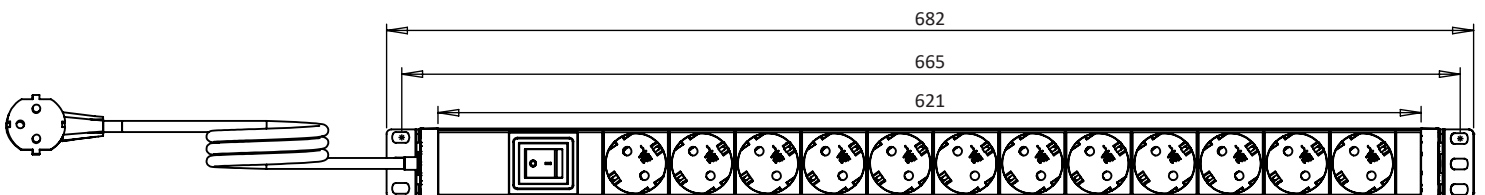

Power Distribution Unit 3 Schuko Sockets
10" Basic PDU 1U

	Housing	Housing Color	Socket Color
RE163	Plastic	Grey	Black
RE164	Plastic	Grey	White
RE165	Plastic	Grey	Red

TECHNICAL DETAILS

Output:	3 pcs Schuko Sockets 16A 2- Pole with Earthing Contact
Input:	250 V AC 50/60 Hz
Maximum Power:	4000 W
Housing:	10" 1U PVC Plastic Profile
Cable:	Power cable 2m H05VV-F 3G 1.5 mm ² with a Moulded Angled UTE / Schuko Plug 16A Black
Switch:	16A Illuminated Rocker Switch
Protection Class:	IP20
Fixation:	Flexible Lateral Cover Allowing Mounting in 19" Racks

Power Distribution Unit 12 Schuko Sockets
Basic PDU 1U

	Housing	Housing Color	Socket Color
RE098	Plastic	Black	Black

TECHNICAL DETAILS

Output:	12 pcs Schuko Sockets 16A 2- Pole with Earthing Contact
Input:	250 V AC 50/60 Hz
Maximum Power:	4000 W
Housing:	1U PVC Plastic Profile
Cable:	Power cable 2m H05VV-F 3G 1.5 mm ² with a Moulded Angled UTE / Schuko Plug 16A Black
Switch:	16A Illuminated Rocker Switch
Protection Class:	IP20
Fixation:	Flexible Lateral Cover Allowing Mounting in 19" Racks