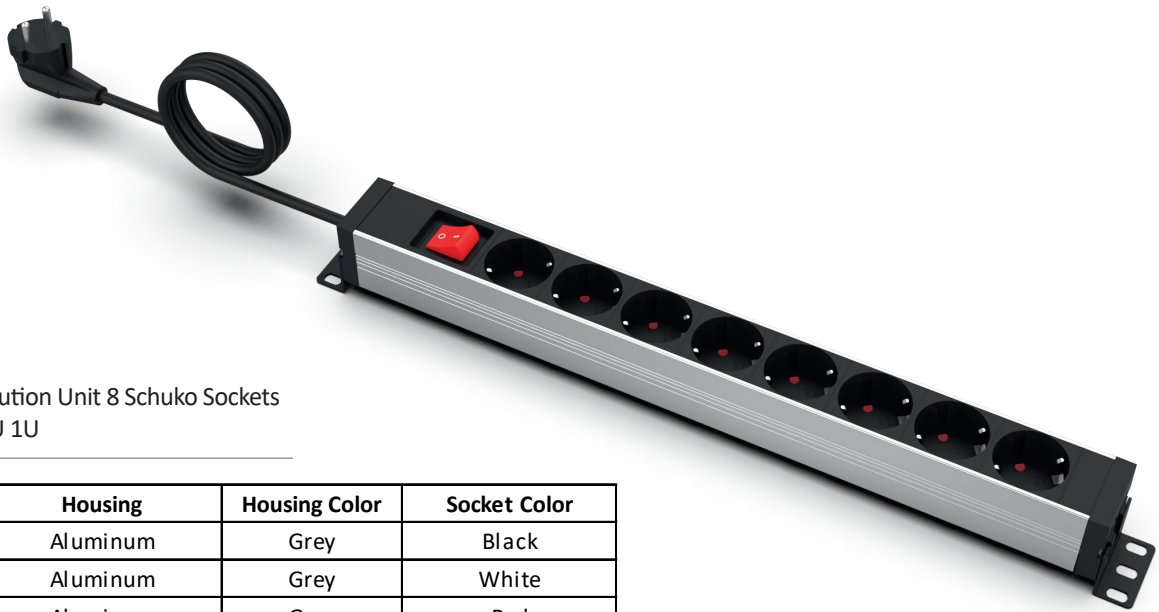

Power Distribution Unit 9 Schuko Sockets
19" Basic PDU 1U

	Housing	Housing Color	Socket Color
RE107	Aluminum	Grey	Red
RE127	Plastic	Grey	Red
RE137	Plastic	Black	Red

TECHNICAL DETAILS

Output:	9 pcs Schuko Sockets 16A 2- Pole with Earthing Contact
Input:	250 V AC 50/60 Hz
Maximum Power:	4000 W
Housing:	19" 1U Torsionally rigid Aluminium Anodized or PVC Plastic Profile
Cable:	Power cable 2m H05VV-F 3G 1.5 mm ² with C14 Plug 10A - Black
Protection Class:	IP20
Fixation:	Flexible Lateral Cover Allowing Mounting in 19" Racks

Power Distribution Unit 9 IEC C13 Sockets
19" Basic PDU 1U

	Housing	Housing Color	Socket Color
RE109	Aluminum	Grey	Black
RE129	Plastic	Grey	Black
RE139	Plastic	Black	Black

TECHNICAL DETAILS

Output:	9 pcs IEC C13 Sockets 10A 2- Pole with Earthing Contact
Input:	200 - 250 V AC 50/60 Hz
Maximum Power:	2500 W
Housing:	19" 1U Torsionally rigid Aluminium Anodized or PVC Plastic Profile
Cable:	Power cable 2m H05VV-F 3G 1.5 mm ² with a Moulded Angled UTE / Schuko Plug 16A Black
Protection Class:	IP20
Fixation:	Flexible Lateral Cover Allowing Mounting in 19" Racks

TECHNICAL DETAILS

- Output: 8 pcs Schuko Sockets 16A 2- Pole with Earthing Contact
- Input: 250 V AC 50/60 Hz
- Maximum Power: 4000 W
- Housing: 19" 1U Torsionally rigid Aluminium Anodized or PVC Plastic Profile
- Cable: Power cable 2m H05VV-F 3G 1.5 mm² with a Moulded Angled UTE / Schuko Plug 16A Black
- Switch: 16A Illuminated Rocker Switch
- Protection Class: IP20
- Fixation: Flexible Lateral Cover Allowing Mounting in 19" Racks