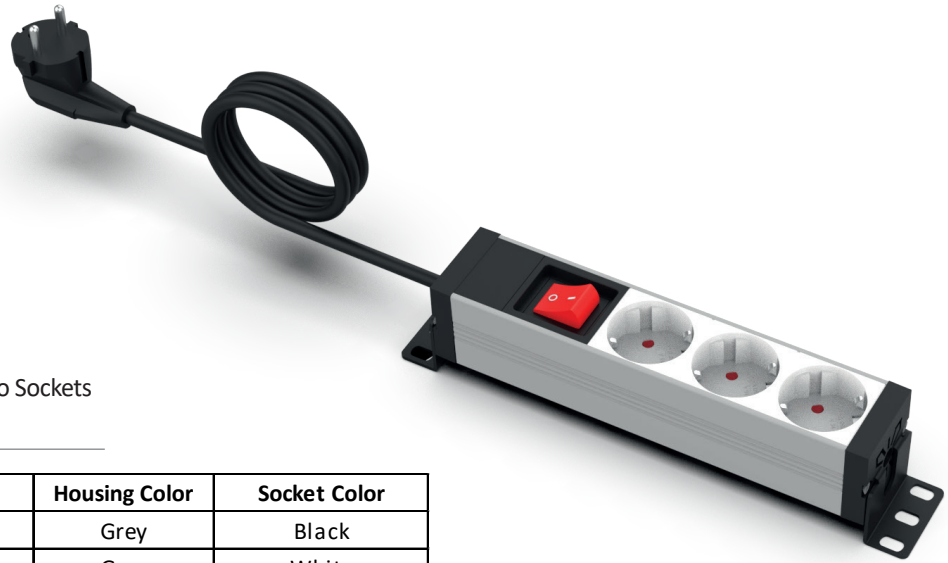

Power Distribution Unit 4 Schuko Sockets
10" Basic PDU 1U

	Housing	Housing Color	Socket Color
RE160	Plastic	Grey	Black
RE161	Plastic	Grey	White
RE162	Plastic	Grey	Red

TECHNICAL DETAILS

- Output: 4 pcs Schuko Sockets 16A 2- Pole with Earthing Contact
- Input: 250 V AC 50/60 Hz
- Maximum Power: 4000 W
- Housing: 10" 1U PVC Plastic Profile
- Cable: Power cable 2m H05VV-F 3G 1.5 mm² with a Moulded Angled UTE / Schuko Plug 16A Black
- Protection Class: IP20
- Fixation: Flexible Lateral Cover Allowing Mounting in 19" Racks

Power Distribution Unit 3 Schuko Sockets
10" Basic PDU 1U

	Housing	Housing Color	Socket Color
RE163	Plastic	Grey	Black
RE164	Plastic	Grey	White
RE165	Plastic	Grey	Red

TECHNICAL DETAILS

Output:	3 pcs Schuko Sockets 16A 2- Pole with Earthing Contact
Input:	250 V AC 50/60 Hz
Maximum Power:	4000 W
Housing:	10" 1U PVC Plastic Profile
Cable:	Power cable 2m H05VV-F 3G 1.5 mm ² with a Moulded Angled UTE / Schuko Plug 16A Black
Switch:	16A Illuminated Rocker Switch
Protection Class:	IP20
Fixation:	Flexible Lateral Cover Allowing Mounting in 19" Racks