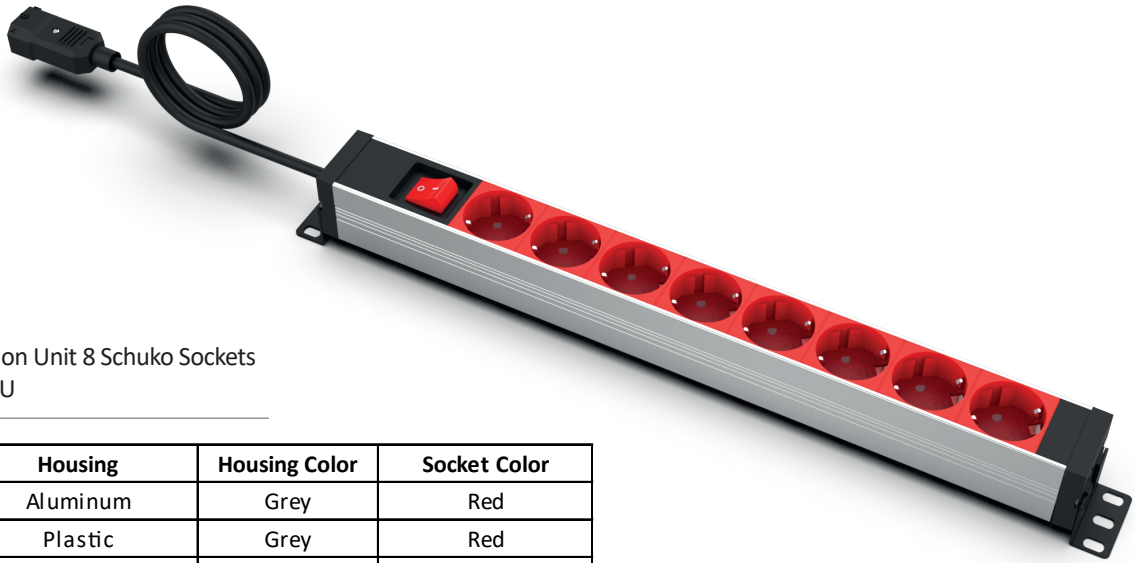

Power Distribution Unit 9 IEC C13 Sockets
19" Basic PDU 1U

	Housing	Housing Color	Socket Color
RE109	Aluminum	Grey	Black
RE129	Plastic	Grey	Black
RE139	Plastic	Black	Black

TECHNICAL DETAILS

Output:	9 pcs IEC C13 Sockets 10A 2- Pole with Earthing Contact
Input:	200 - 250 V AC 50/60 Hz
Maximum Power:	2500 W
Housing:	19" 1U Torsionally rigid Aluminium Anodized or PVC Plastic Profile
Cable:	Power cable 2m H05VV-F 3G 1.5 mm ² with a Moulded Angled UTE / Schuko Plug 16A Black
Protection Class:	IP20
Fixation:	Flexible Lateral Cover Allowing Mounting in 19" Racks

Power Distribution Unit 8 Schuko Sockets
19" Basic PDU 1U

	Housing	Housing Color	Socket Color
RE101	Aluminum	Grey	Black
RE103	Aluminum	Grey	White
RE105	Aluminum	Grey	Red
RE121	Plastic	Grey	Black
RE123	Plastic	Grey	White
RE125	Plastic	Grey	Red
RE131	Plastic	Black	Black
RE133	Plastic	Black	White
RE135	Plastic	Black	Red

TECHNICAL DETAILS

- Output: 8 pcs Schuko Sockets 16A 2- Pole with Earthing Contact
- Input: 250 V AC 50/60 Hz
- Maximum Power: 4000 W
- Housing: 19" 1U Torsionally rigid Aluminium Anodized or PVC Plastic Profile
- Cable: Power cable 2m H05VV-F 3G 1.5 mm² with a Moulded Angled UTE / Schuko Plug 16A Black
- Switch: 16A Illuminated Rocker Switch
- Protection Class: IP20
- Fixation: Flexible Lateral Cover Allowing Mounting in 19" Racks

Power Distribution Unit 8 Schuko Sockets
19" Basic PDU 1U

	Housing	Housing Color	Socket Color
RE108	Aluminum	Grey	Red
RE128	Plastic	Grey	Red
RE138	Plastic	Black	Red

TECHNICAL DETAILS

- Output: 8 pcs Schuko Sockets 16A 2- Pole with Earthing Contact
- Input: 250 V AC 50/60 Hz
- Maximum Power: 4000 W
- Housing: 19" 1U Torsionally rigid Aluminium Anodized or PVC Plastic Profile
- Cable: Power cable 2m H05VV-F 3G 1.5 mm² with C14 Plug 10A - Black
- Switch: 16A Illuminated Rocker Switch
- Protection Class: IP20
- Fixation: Flexible Lateral Cover Allowing Mounting in 19" Racks