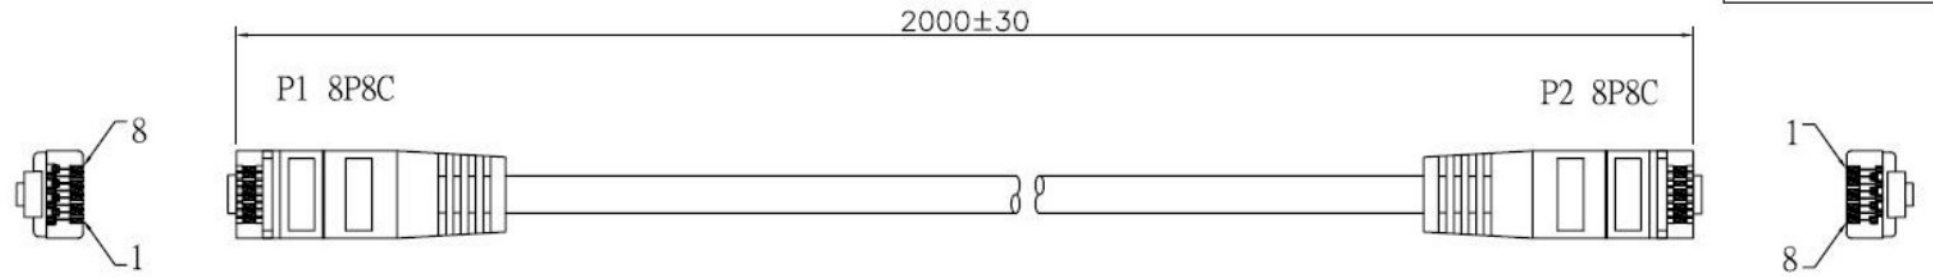

Rev	Modification Content	Date	Validate
A	the First Edition	2007-06-08	Cindy

**ROHS**

Cable Section:

3	Molding	45P PVC BEIGE	g
2	Connector	CAT.6 8P8C 水晶頭	2 pcs
1	Cable	UTP CAT.6 24AWG(1/0.54±0.01mm) INSULATION:HDPE(WHITE/BLUE,BLUE, WHITE/ORANGE,ORANGE,WHITE/GREEN, GREEN,WHITE/BROWN,BROWN) JACKET: BEIGE PVC, ID:0.96±0.02mm OD:5.5±0.2mm	2000mm
NO.	P/N	DESCRIPTION	QTY

Pin Assignment:

P1		P2
1	WHITE/ORANGE	1
2	ORANGE	2
3	WHITE/GREEN	3
4	BLUE	4
5	WHITE/BLUE	5
6	GREEN	6
7	WHITE/BROWN	7
8	BROWN	8

P/N	UTP CAT.6 網線 BEIGE 2M		
Item	ANE0850851010200		
Drawn By	Cindy	Customer NO.	NO N
Audited By		Unit : mm	
Date	2007-06-08	Rev.: 1.00	ME