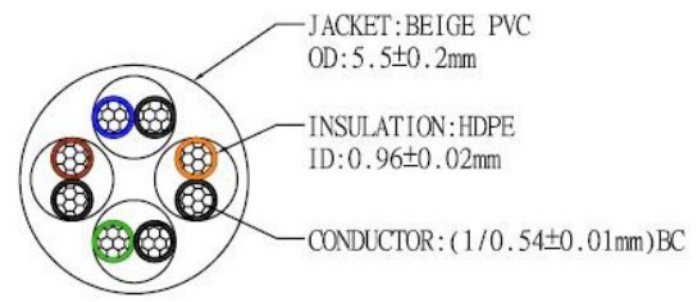

Rev	Modification Content	Date	Validate
A	the First Edition	2007-06-08	Cindy

**ROHS**

Cable Section:

3	Molding	45P PVC BEIGE	g
2	Connector	CAT.6 8P8C 水晶頭	2 pcs
1	Cable	UTP CAT.6 24AWG(1/0.54±0.01mm) INSULATION:HDPE(WHITE/BLUE,BLUE, WHITE/ORANGE,ORANGE,WHITE/GREEN, GREEN,WHITE/BROWN,BROWN) JACKET: BEIGE PVC, ID:0.96±0.02mm OD:5.5±0.2mm	2000mm
NO.	P/N	DESCRIPTION	QTY

Pin Assignment:

P1		P2
1	WHITE/ORANGE	1
2	ORANGE	2
3	WHITE/GREEN	3
4	BLUE	4
5	WHITE/BLUE	5
6	GREEN	6
7	WHITE/BROWN	7
8	BROWN	8

P/N	UTP CAT.6 網線 BEIGE 2M		
Item	ANE0850851010200		
Drawn By	Cindy	Customer NO.	NO N
Audited By		Unit : mm	
Date	2007-06-08	Rev.: 1.00	ME