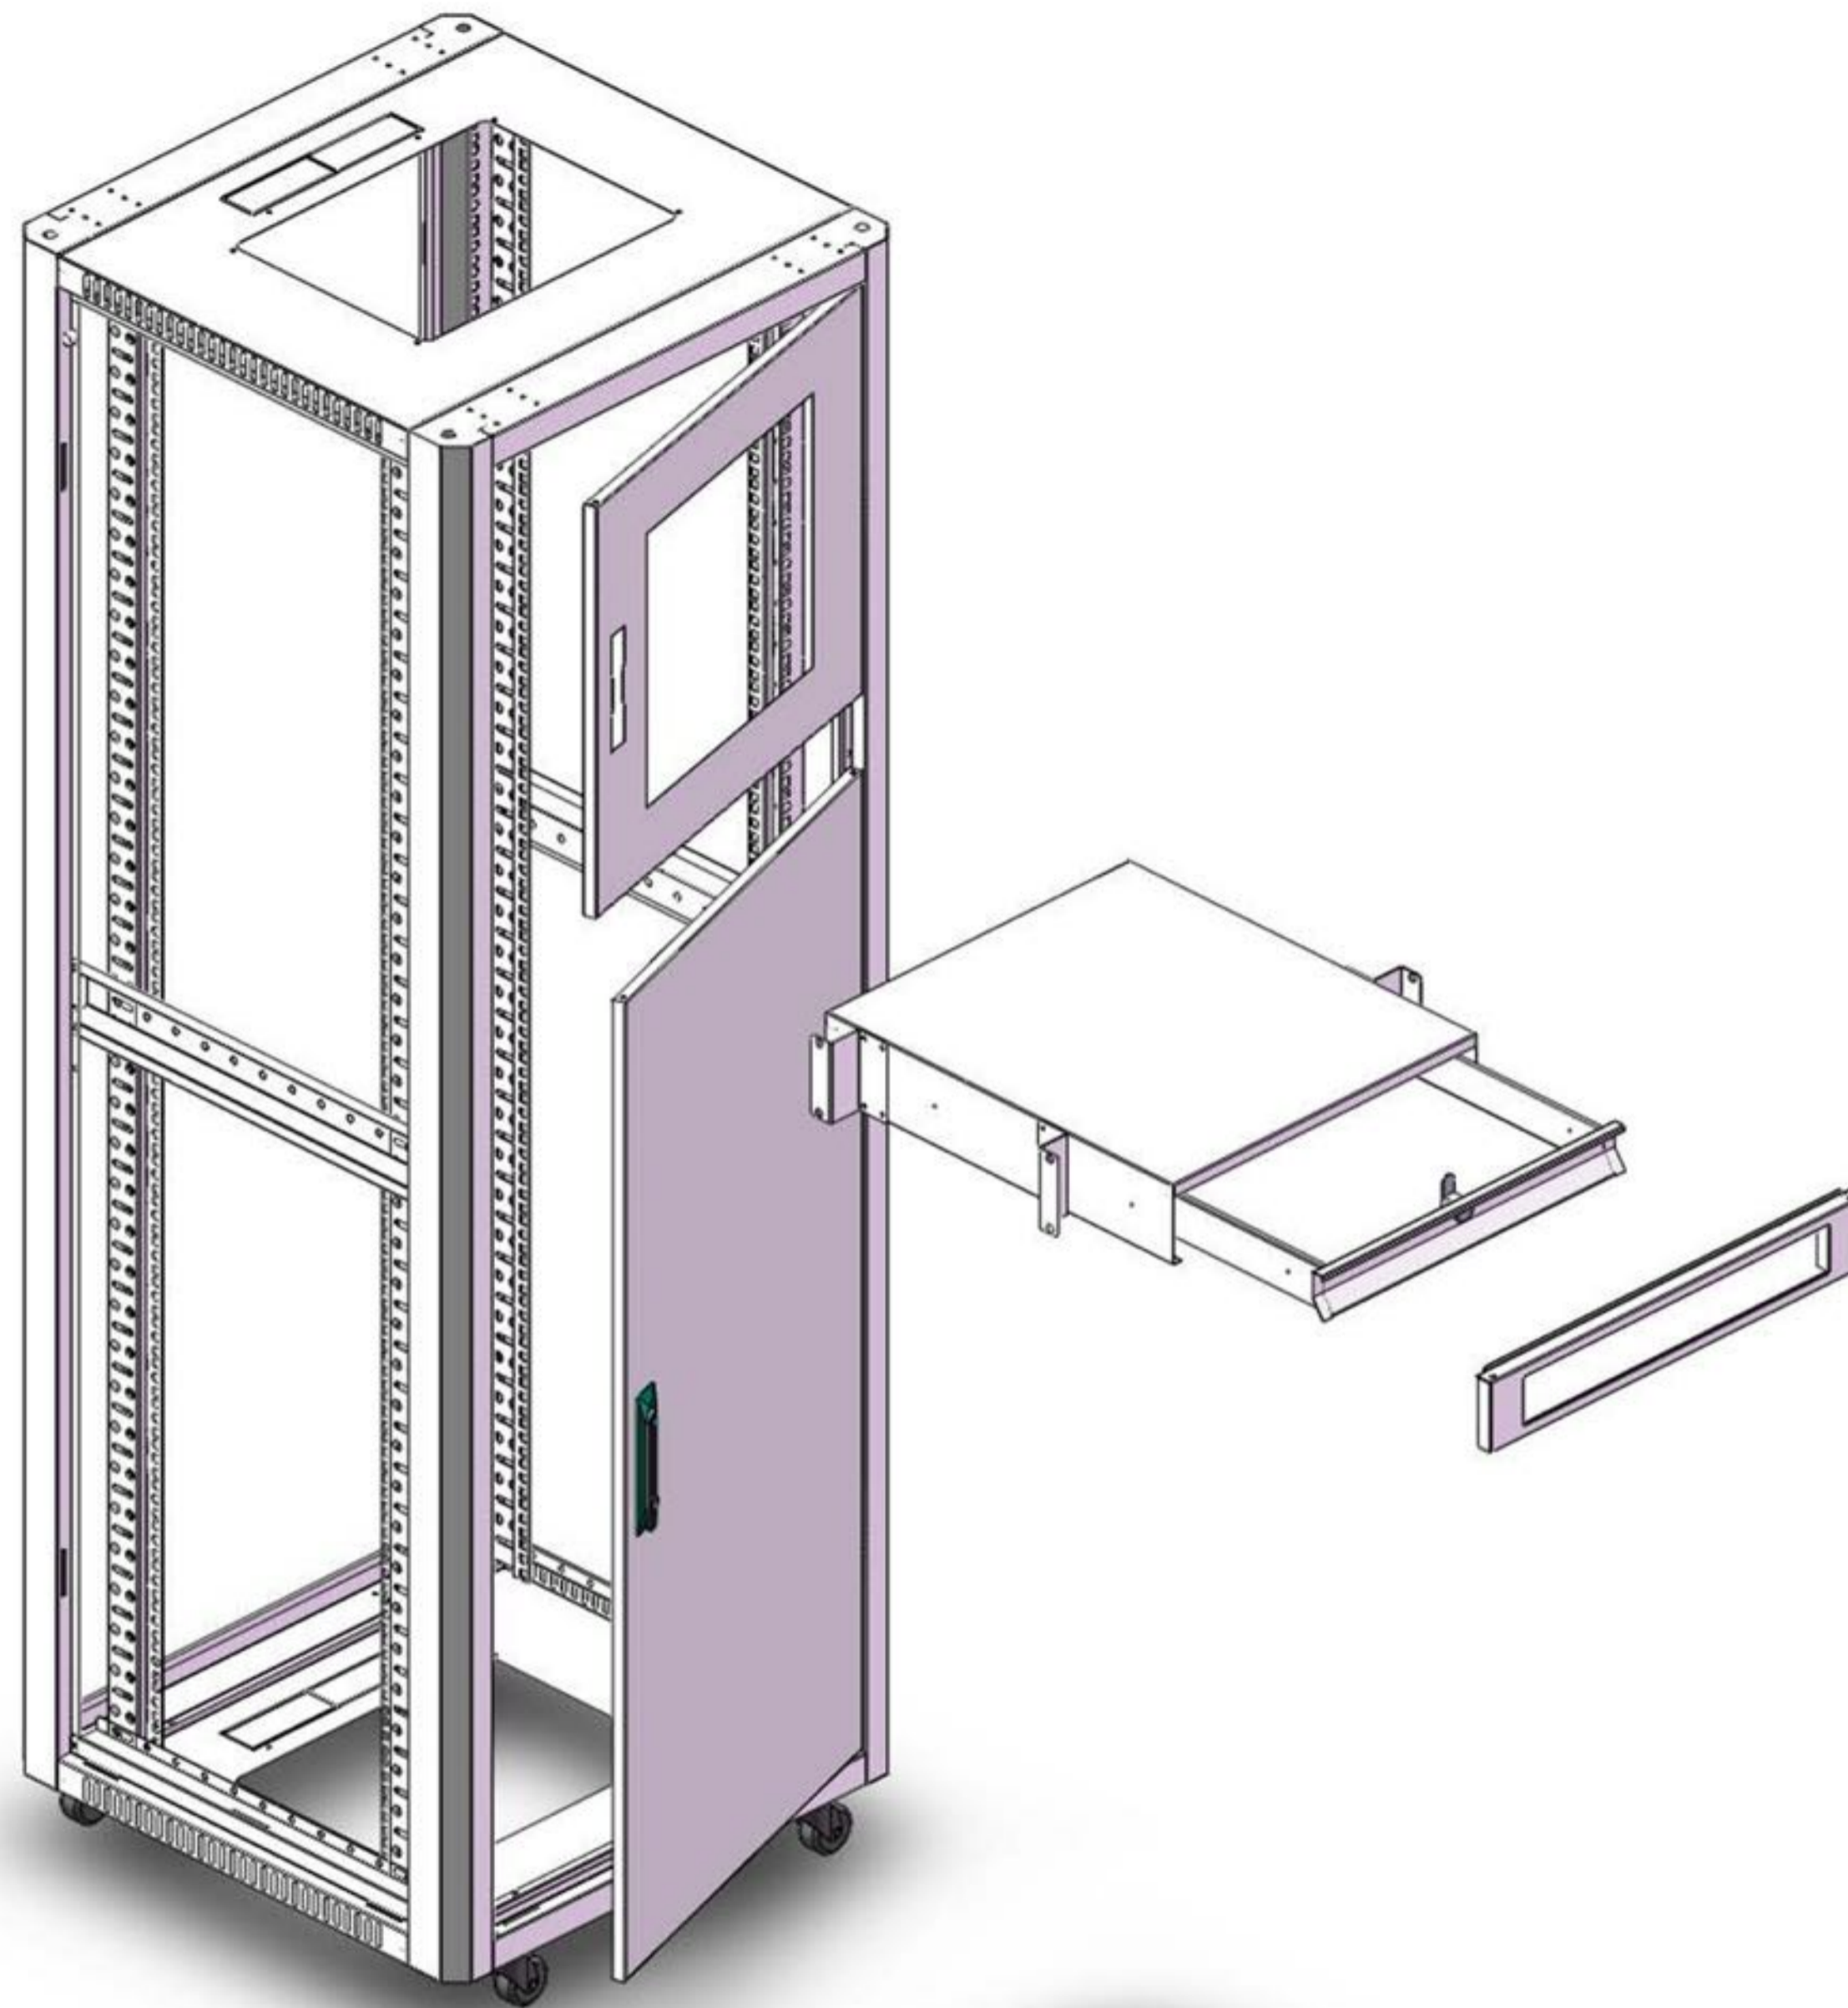

600 WIDTH TE CABINET INSTALLATION MANUAL

SUPPLIED PARTS AND HARDWARE

BUY ON
www.cablematic.com

BUY ON
www.cablematic.com

BUY ON
www.cablematic.com