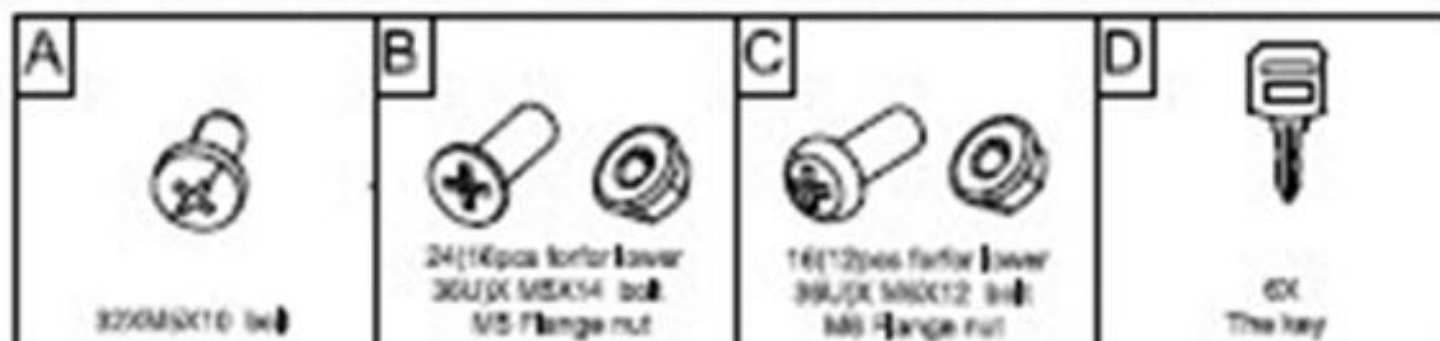

600 WIDTH TE CABINET INSTALLATION MANUAL

SUPPLIED PARTS AND HARDWARE

BUY ON
www.cablematic.com

BUY ON
www.cablematic.com

BUY ON
www.cablematic.com