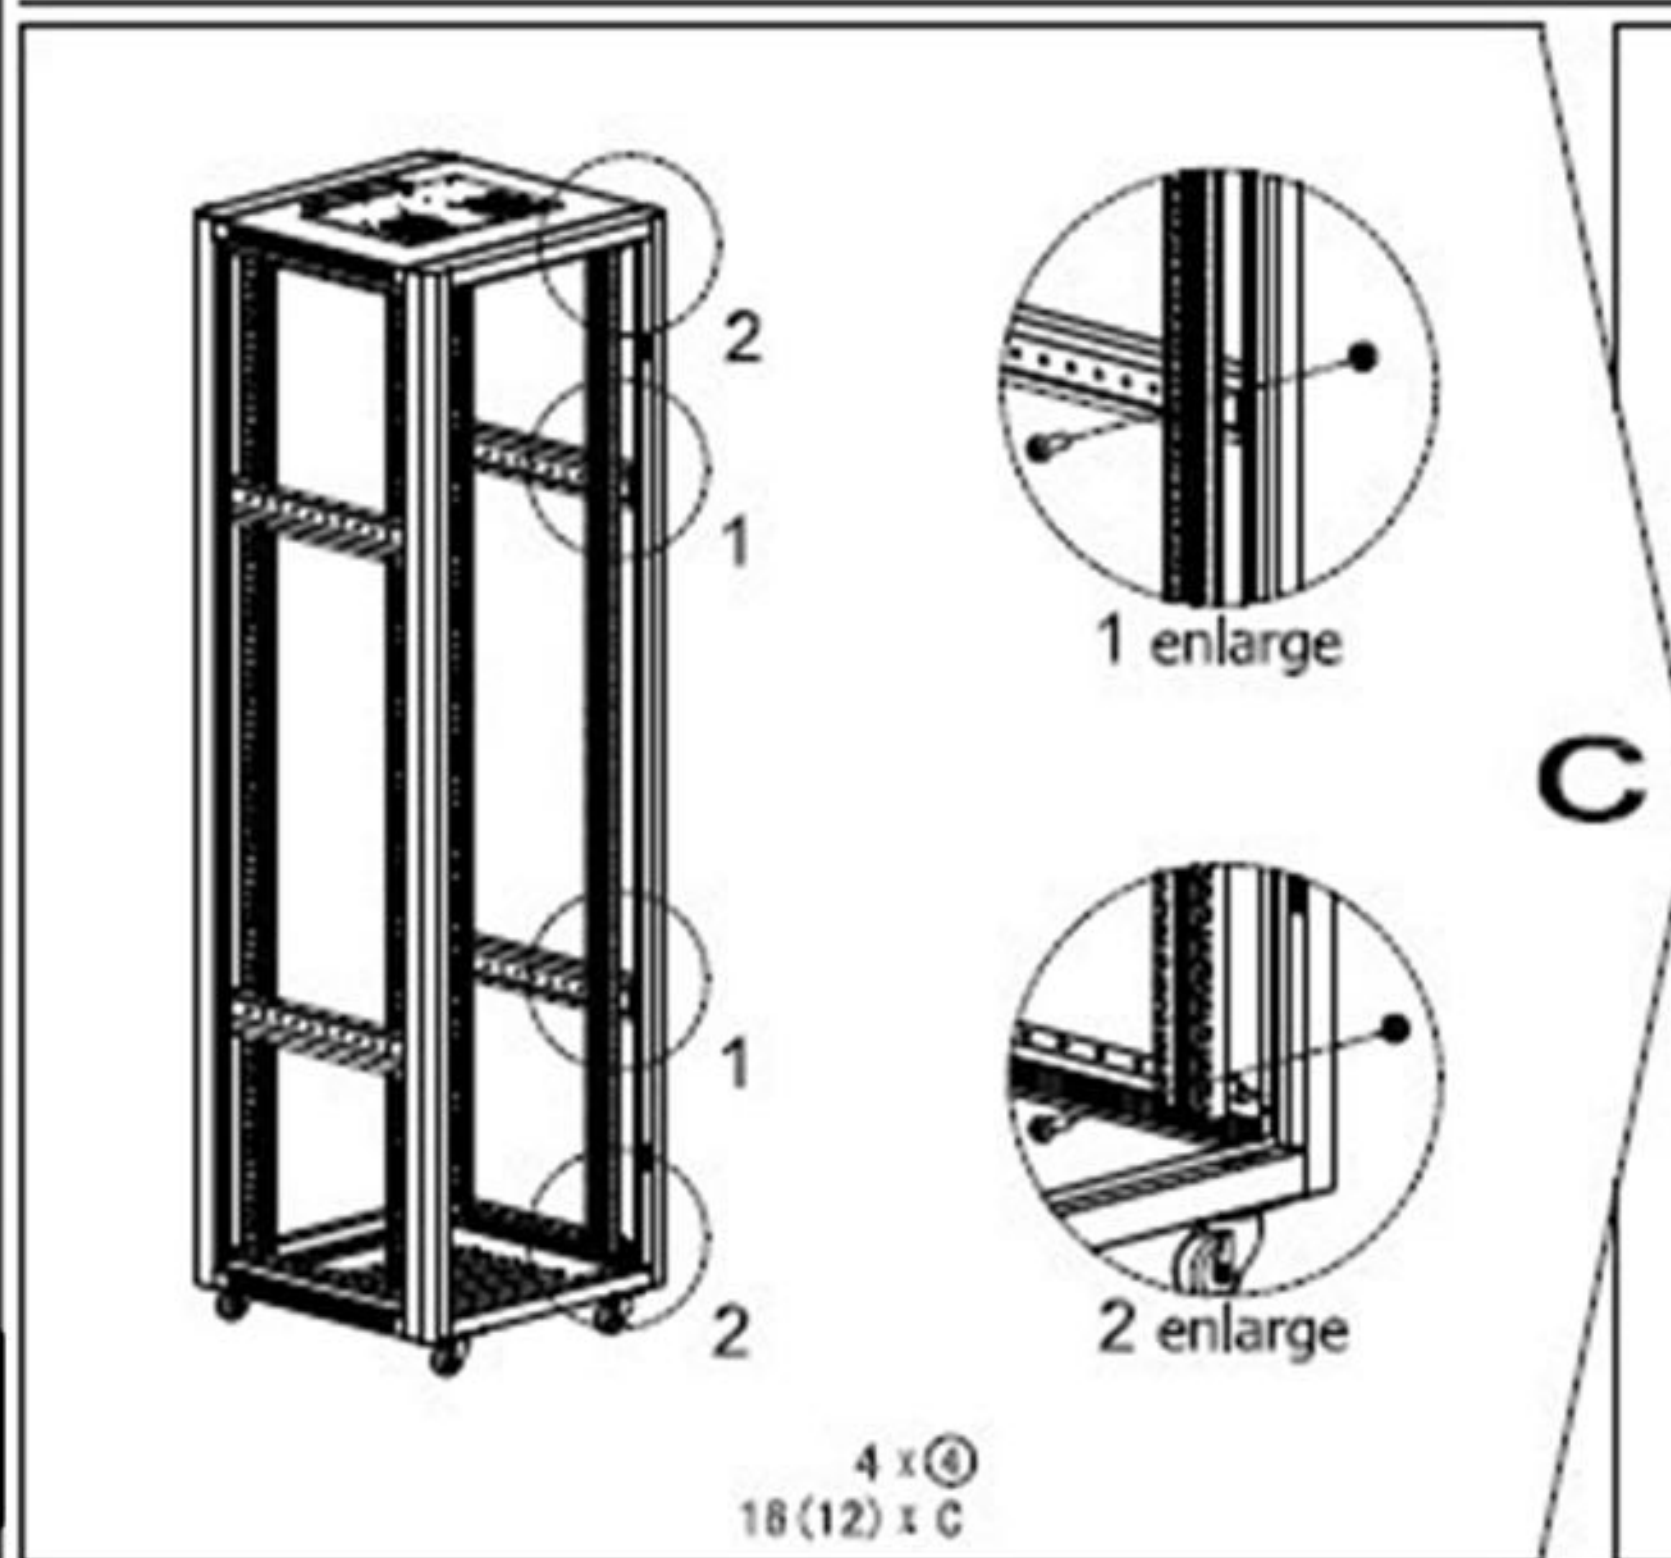

600 WIDTH TE CABINET INSTALLATION MANUAL

SUPPLIED PARTS AND HARDWARE

BUY ON
www.cablematic.com

BUY ON
www.cablematic.com

BUY ON
www.cablematic.com