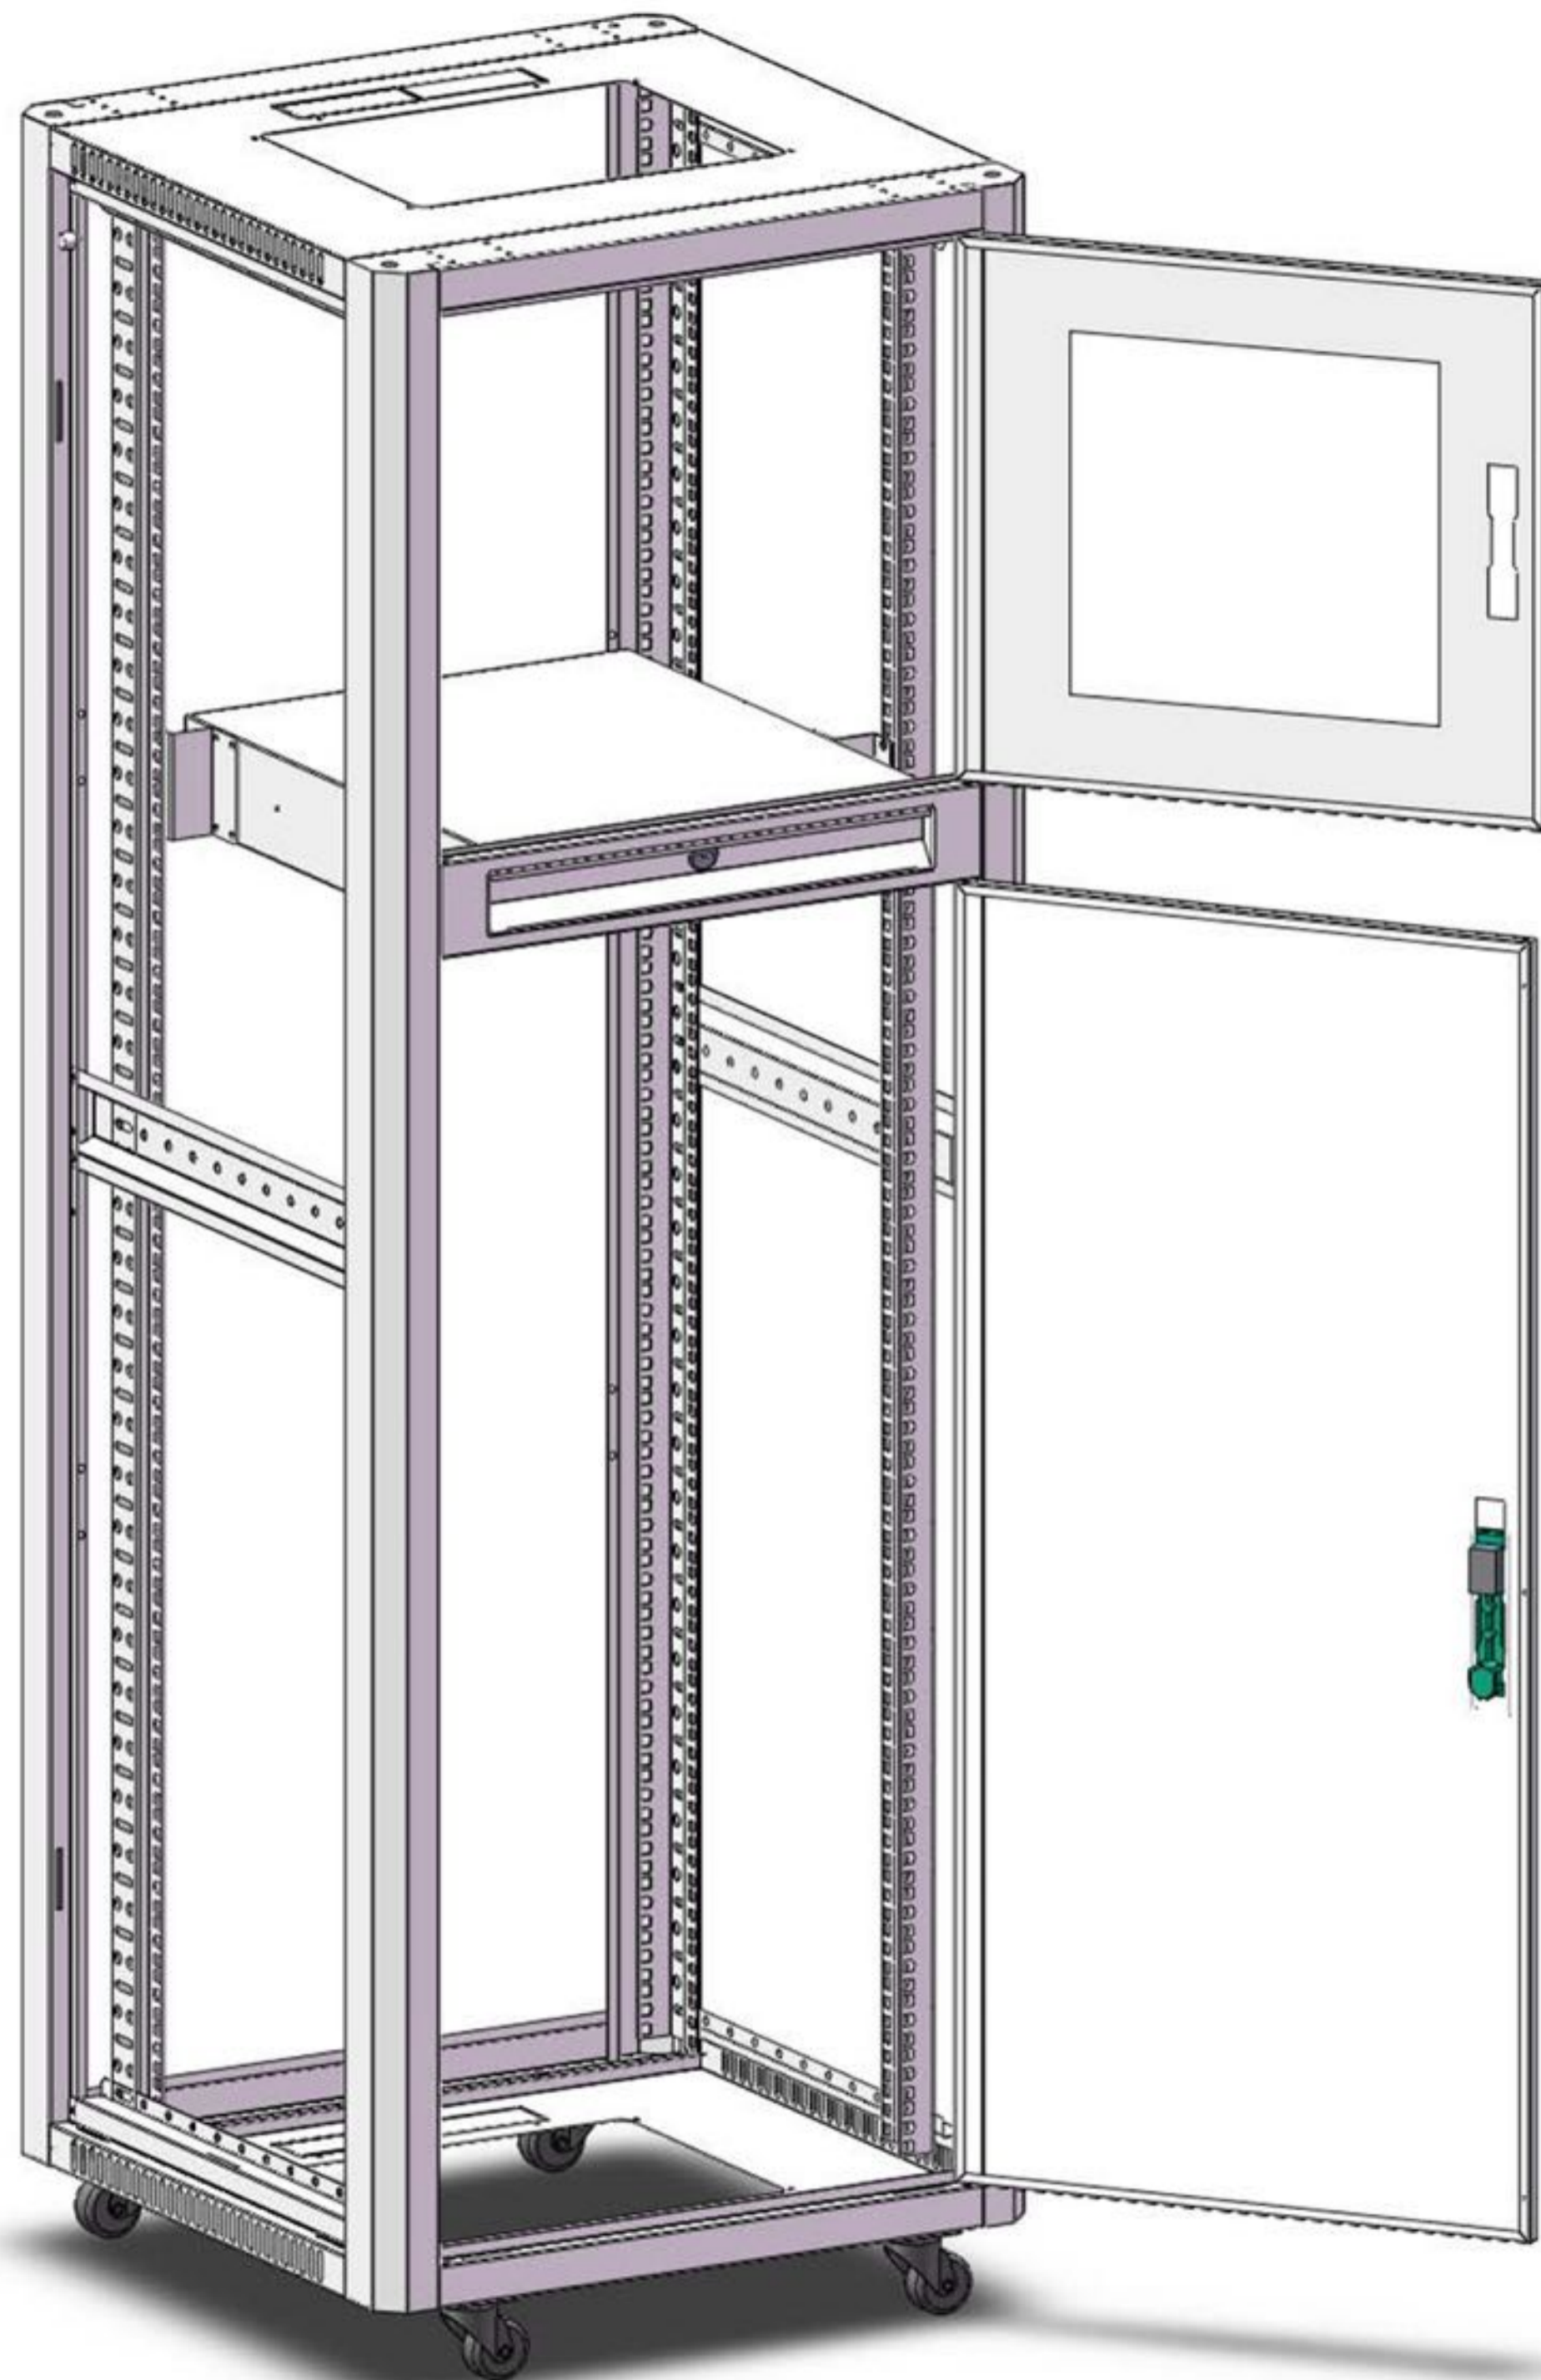

600 WIDTH TE CABINET INSTALLATION MANUAL

SUPPLIED PARTS AND HARDWARE

BUY ON
www.cablematic.com

BUY ON
www.cablematic.com

BUY ON
www.cablematic.com