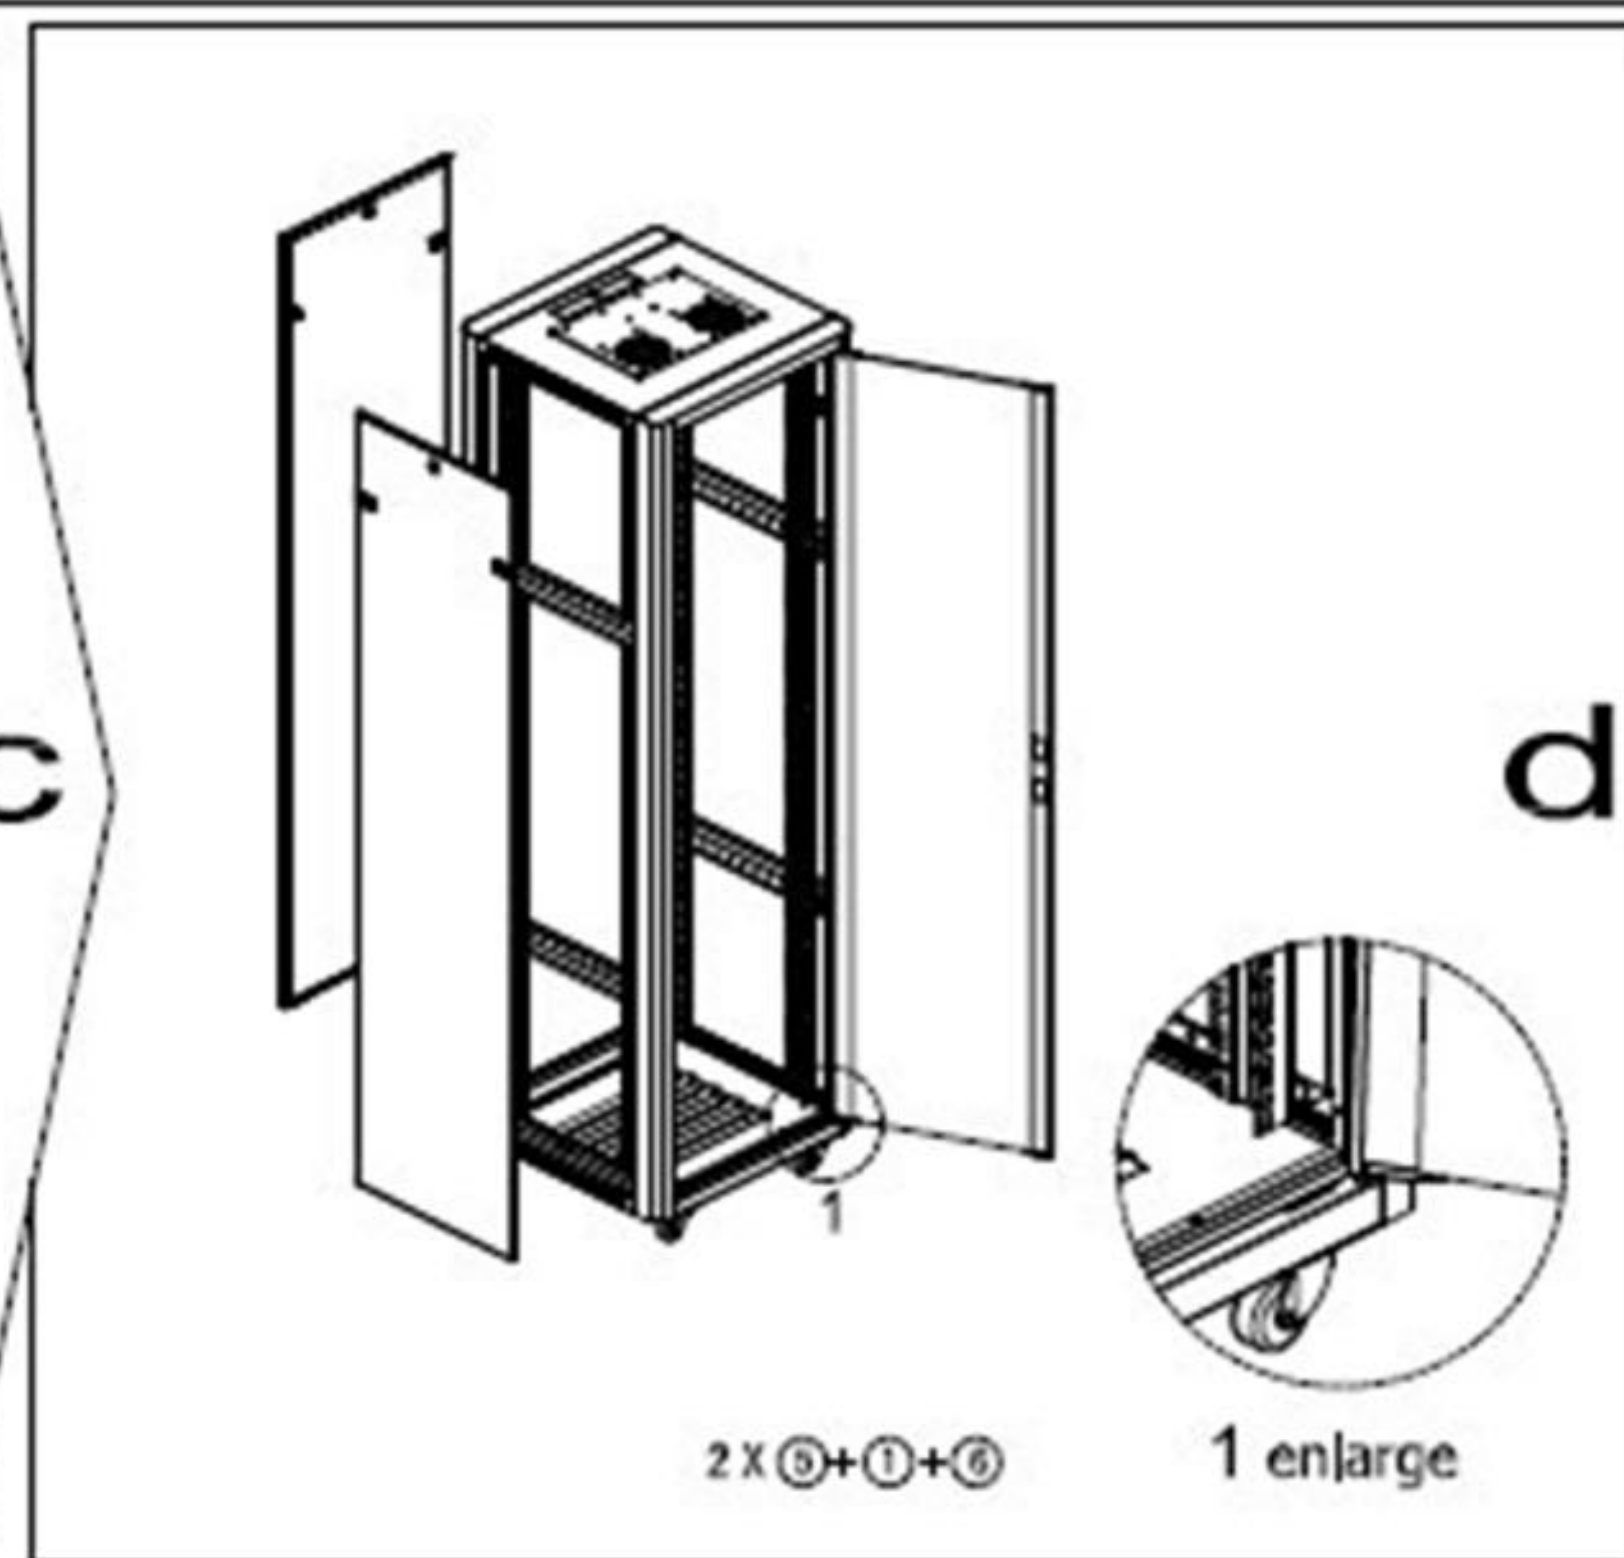

600 WIDTH TE CABINET INSTALLATION MANUAL

SUPPLIED PARTS AND HARDWARE

BUY ON
www.cablematic.com

BUY ON
www.cablematic.com

BUY ON
www.cablematic.com