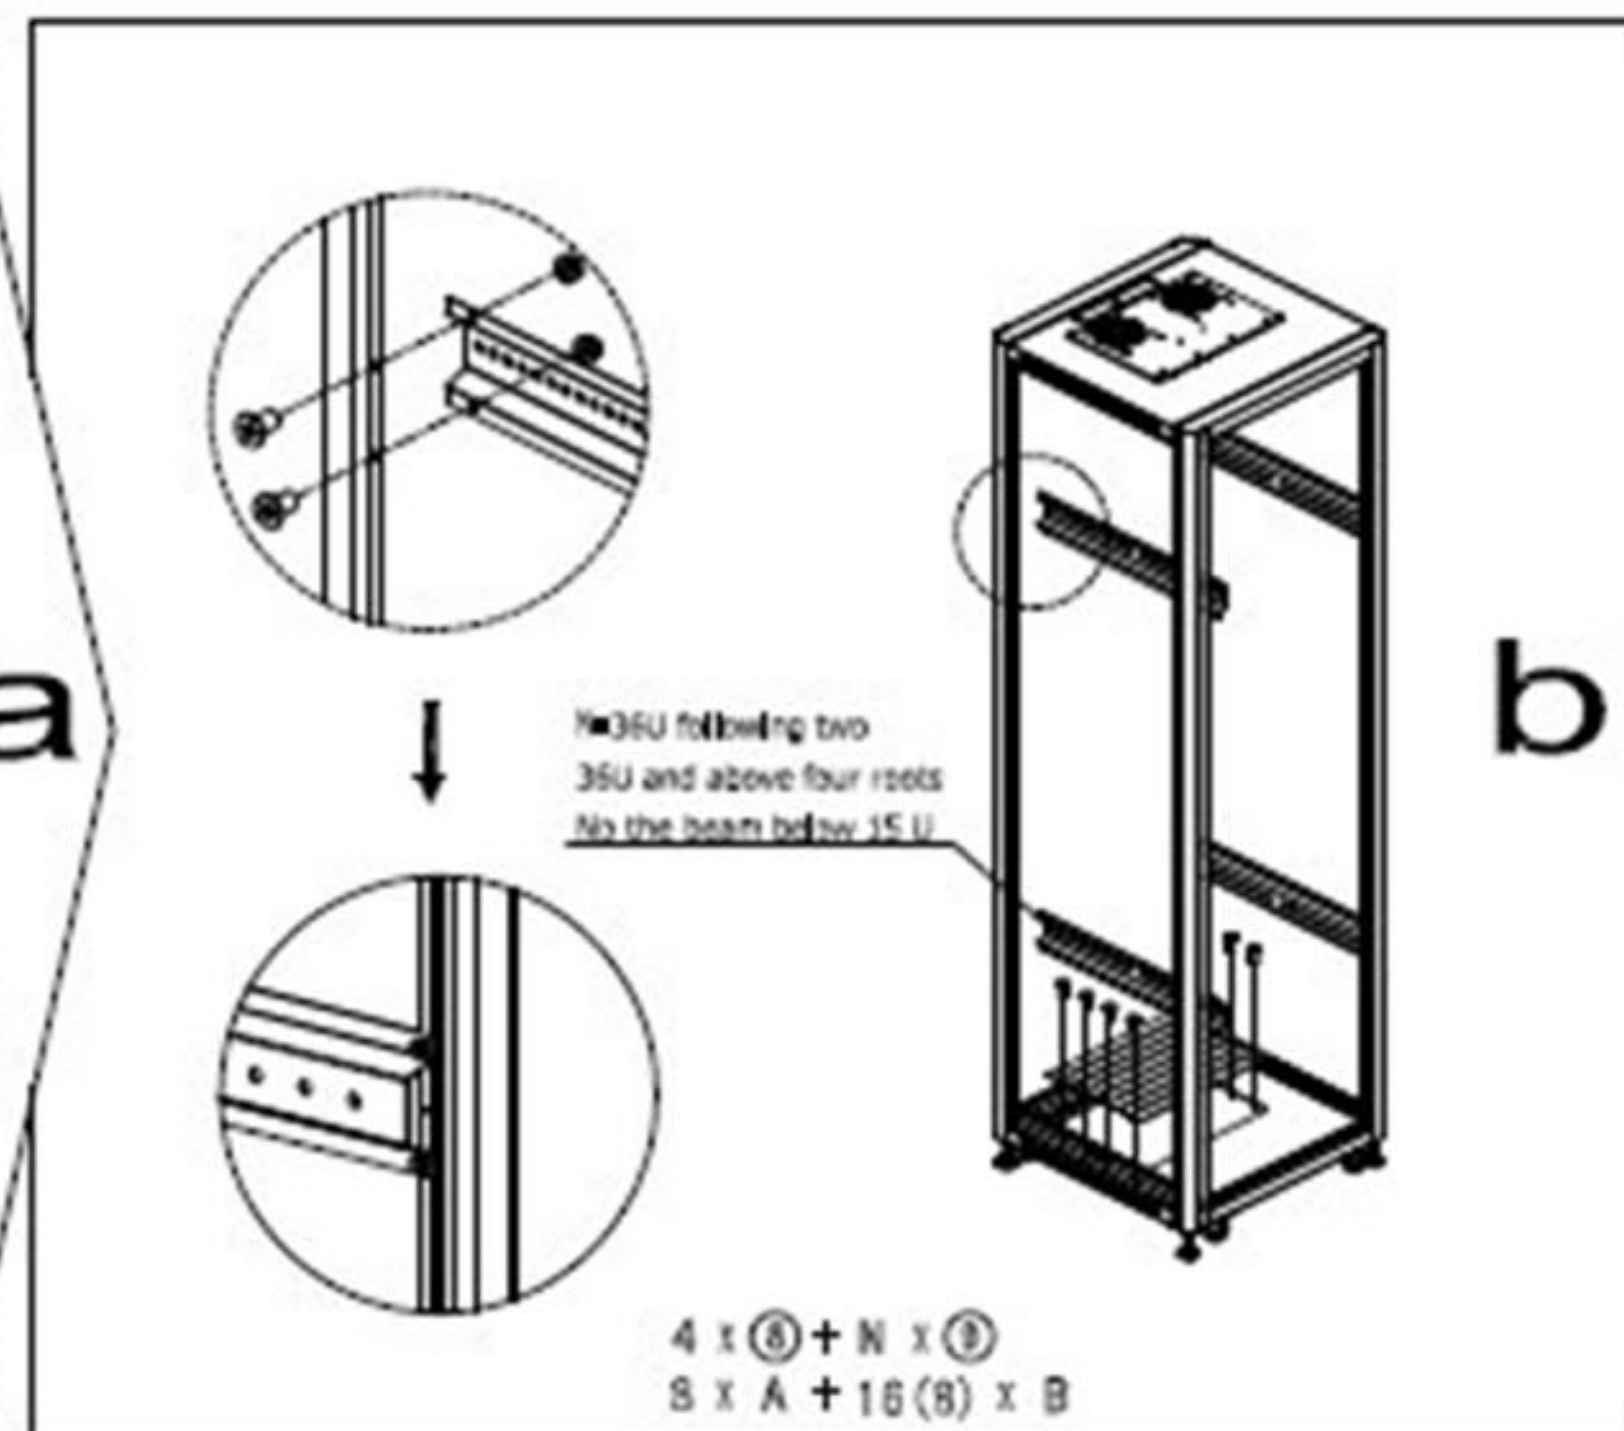

600 WIDTH TE CABINET INSTALLATION MANUAL

SUPPLIED PARTS AND HARDWARE

BUY ON
www.cablematic.com

BUY ON
www.cablematic.com

BUY ON
www.cablematic.com