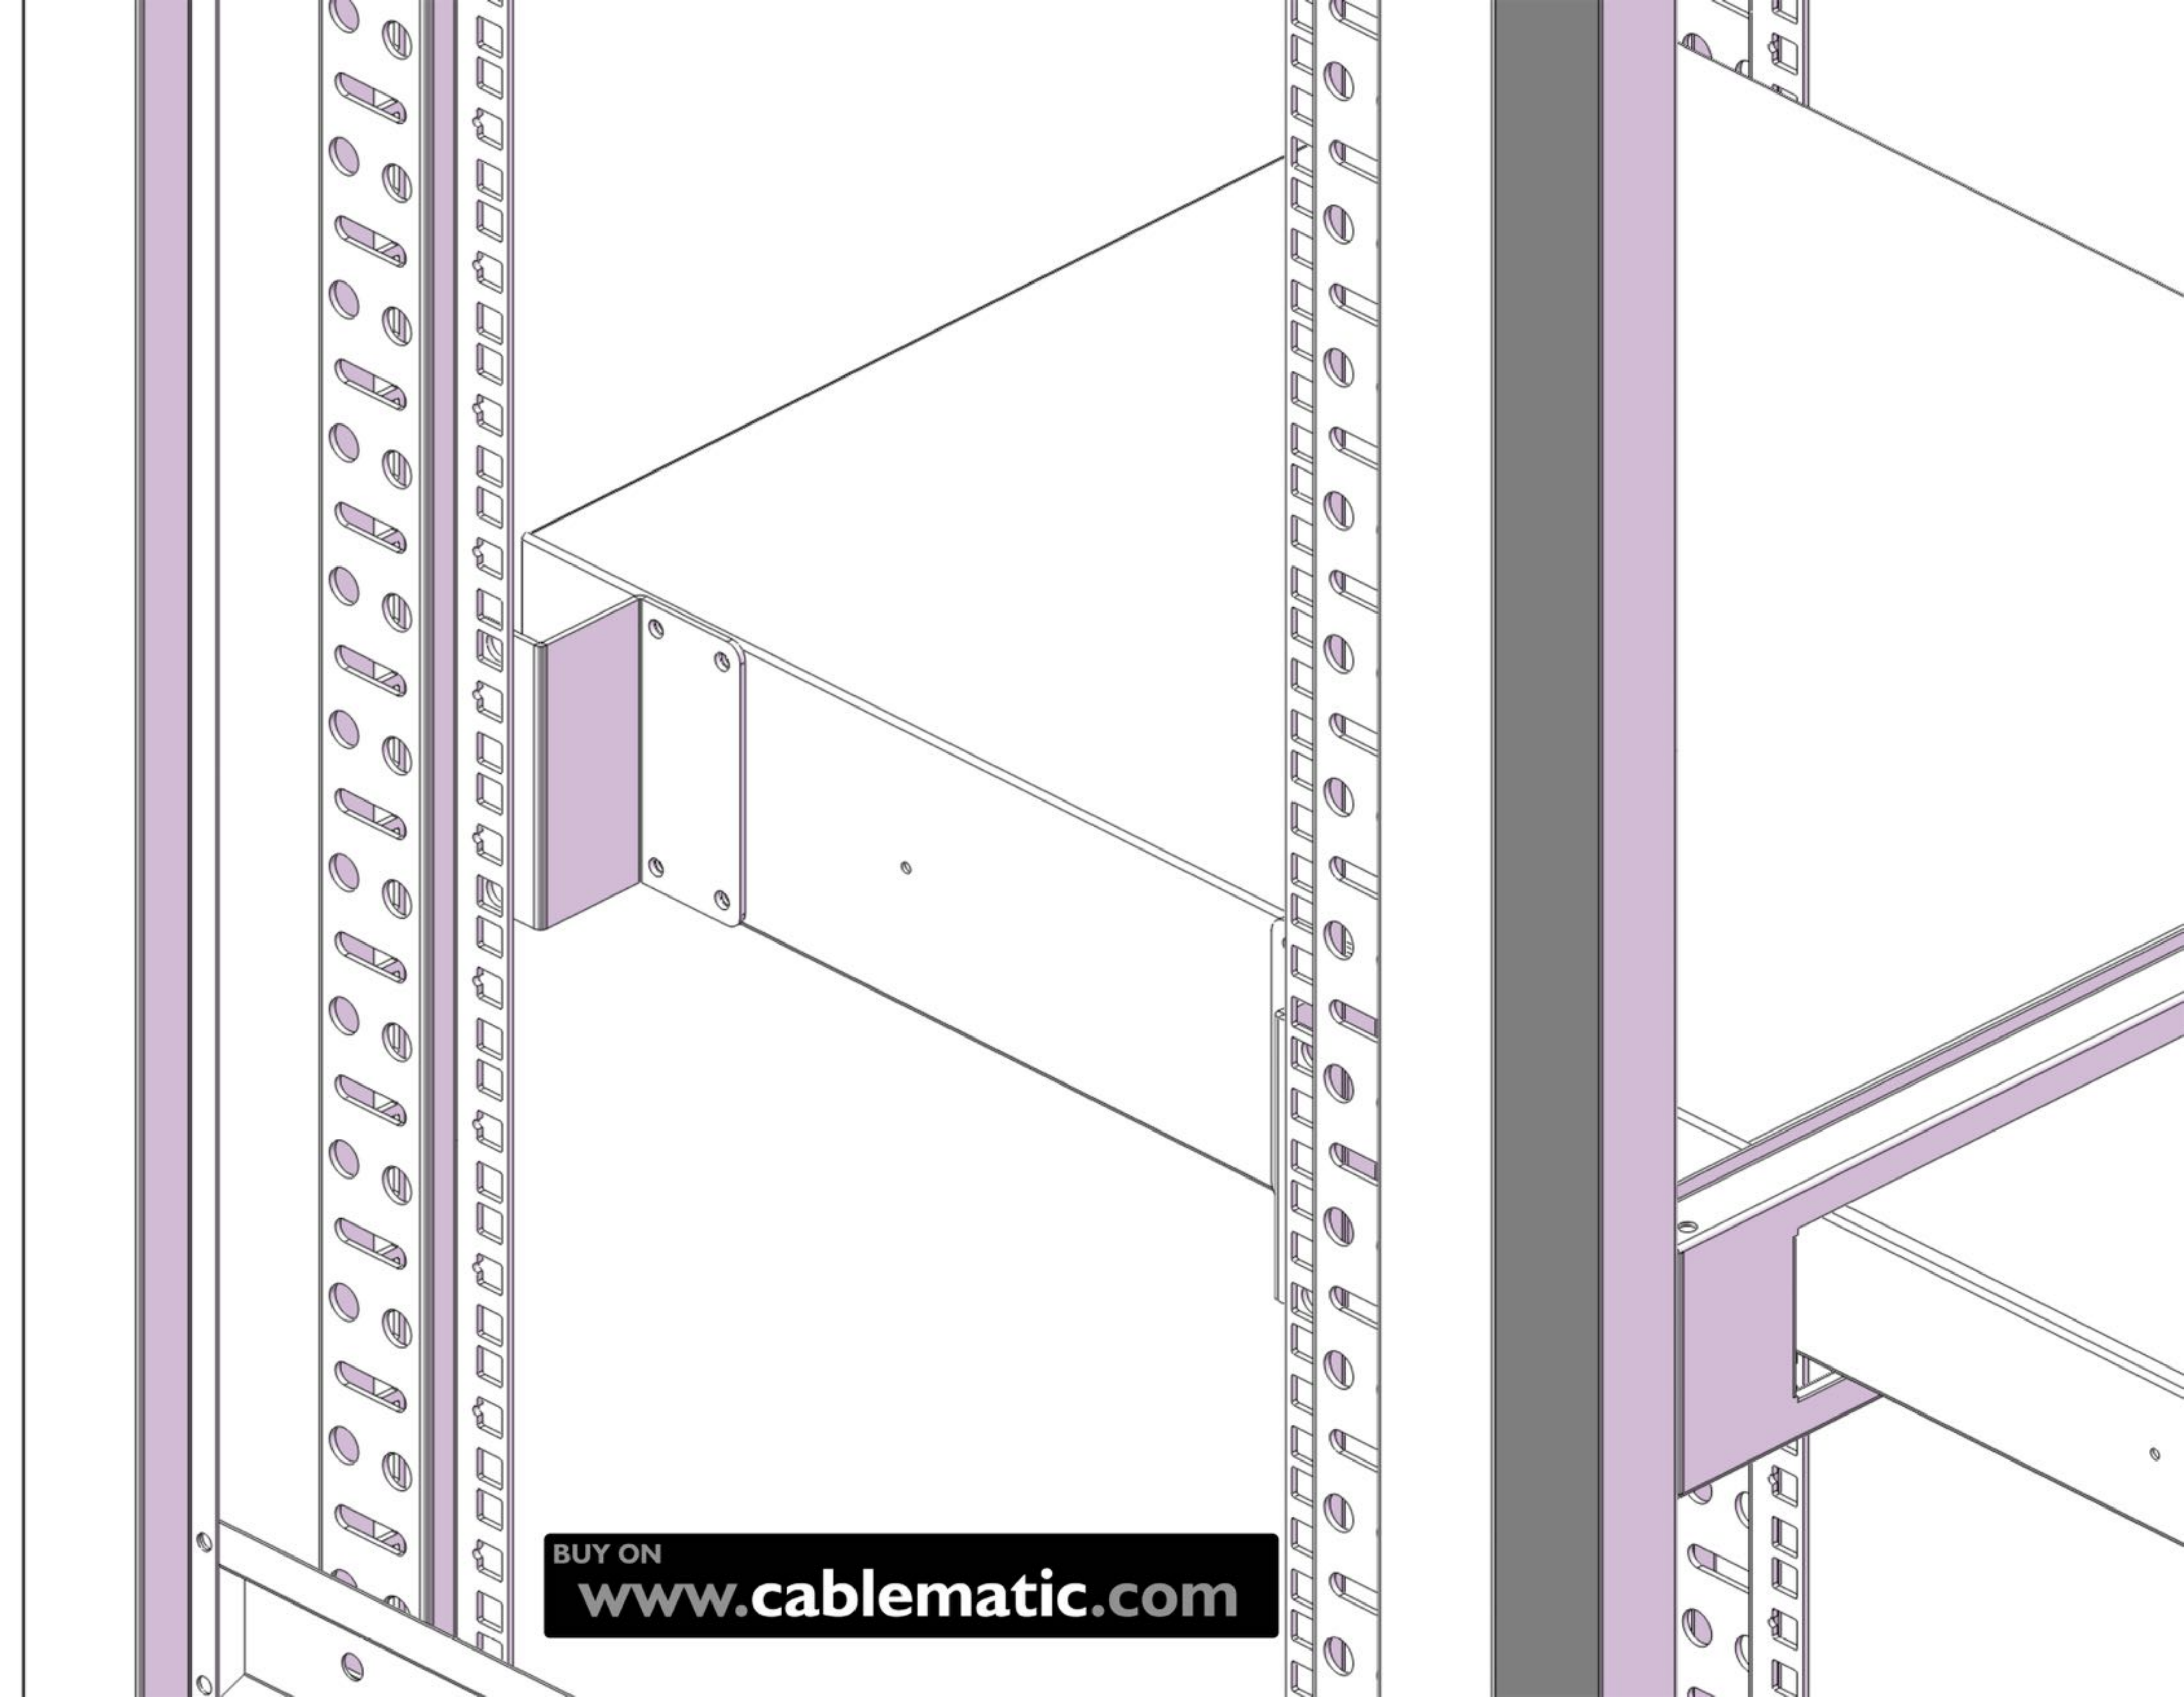

600 WIDTH TE CABINET INSTALLATION MANUAL

SUPPLIED PARTS AND HARDWARE

BUY ON
www.cablematic.com

BUY ON
www.cablematic.com

BUY ON
www.cablematic.com