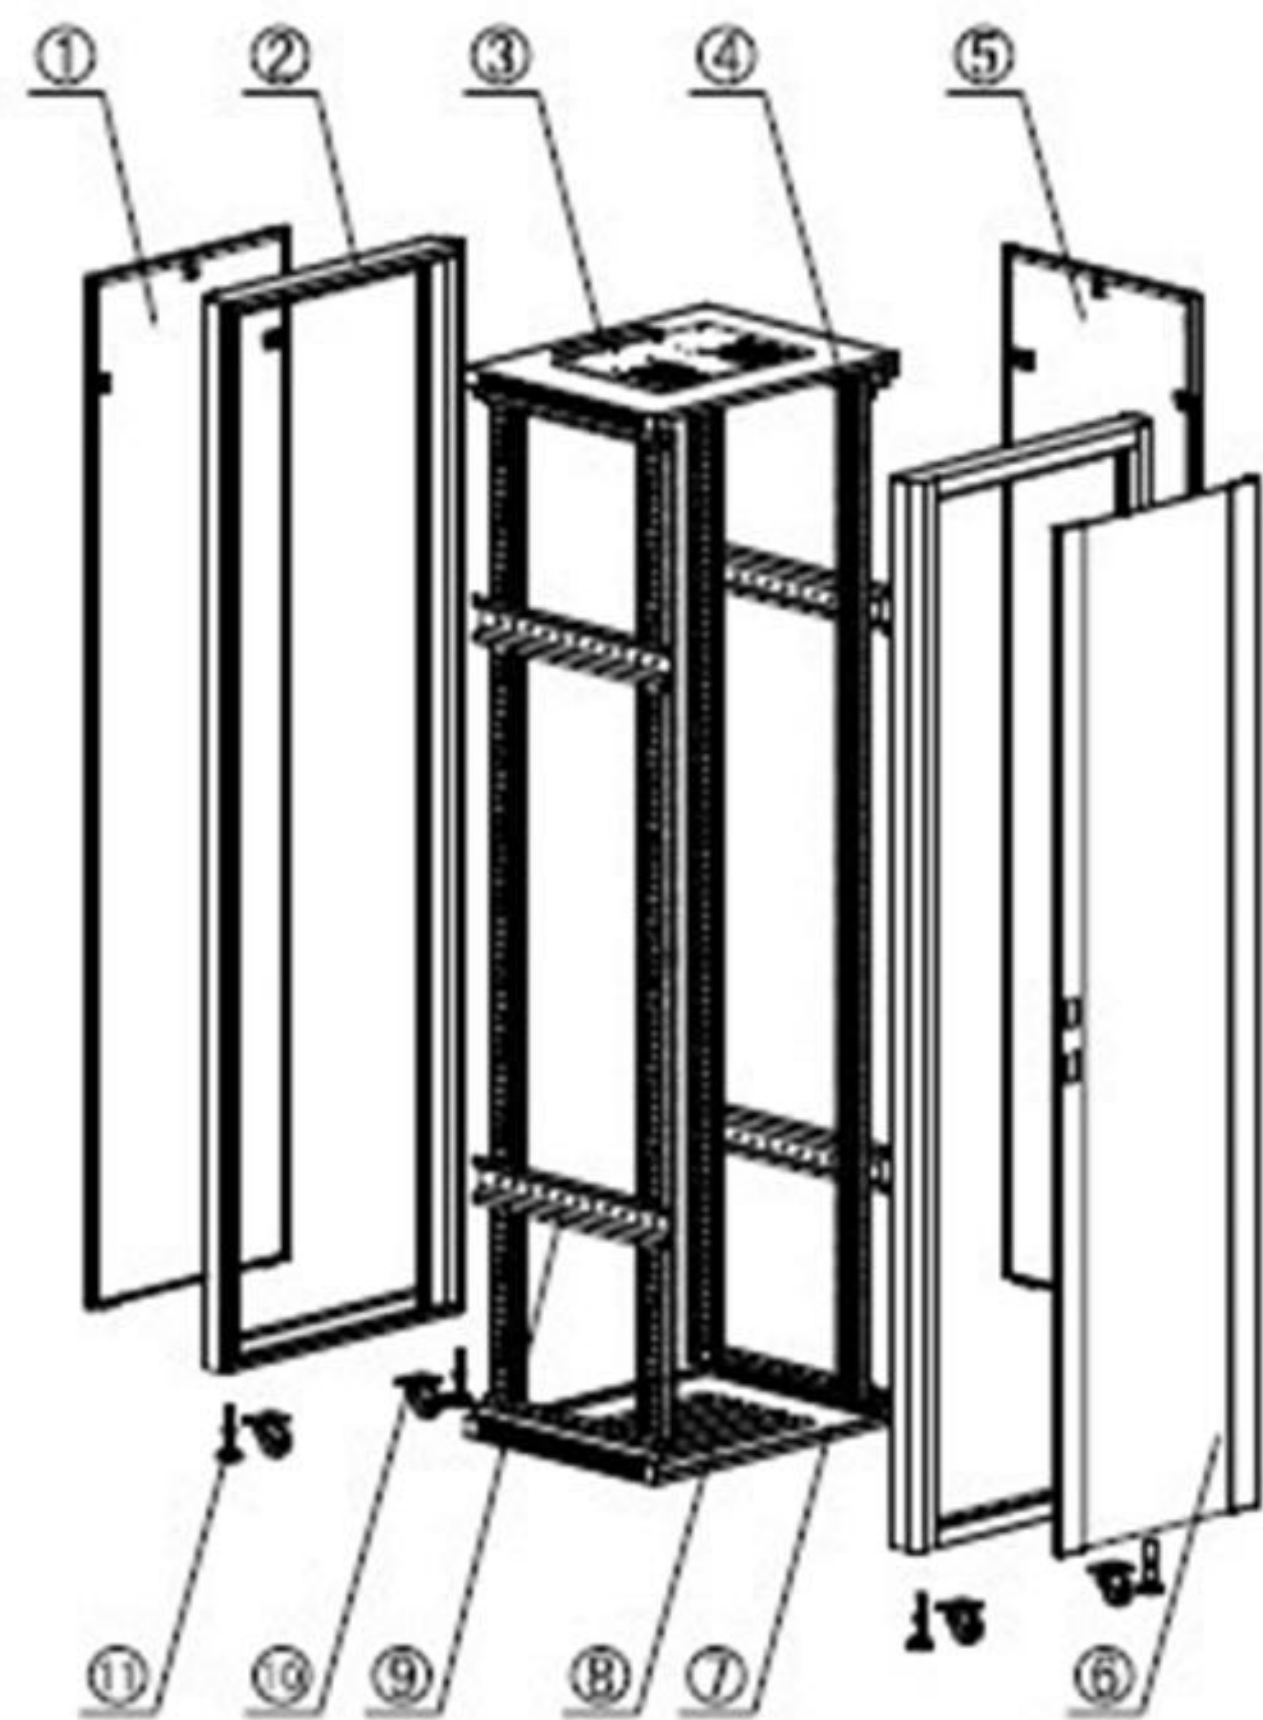

600 WIDTH TE CABINET INSTALLATION MANUAL

SUPPLIED PARTS AND HARDWARE

BUY ON
www.cablematic.com

BUY ON
www.cablematic.com

BUY ON
www.cablematic.com