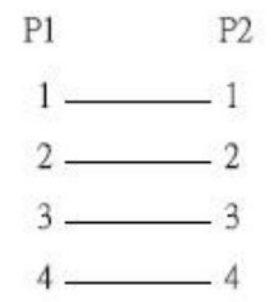

Rev	Modification Content	Date	Validate
A	the First Edition	2008-05-14	Cindy

ROHS

Pin Assignment:

2	Connector	6P4C 水晶頭	2 pcs
1	Cable	電話扁線,銅箔絲,4C 黑色	1 pcs
NO.	P/N	DESCRIPTION	QTY

P/N	6P4C/6P4C 2M		
Item	HJ-141-RT62		
Drawn By	Cindy	Customer NO.	NO
Audited By			Unit : mm
Date	2008-05-14	Rev. : 1.00	ME