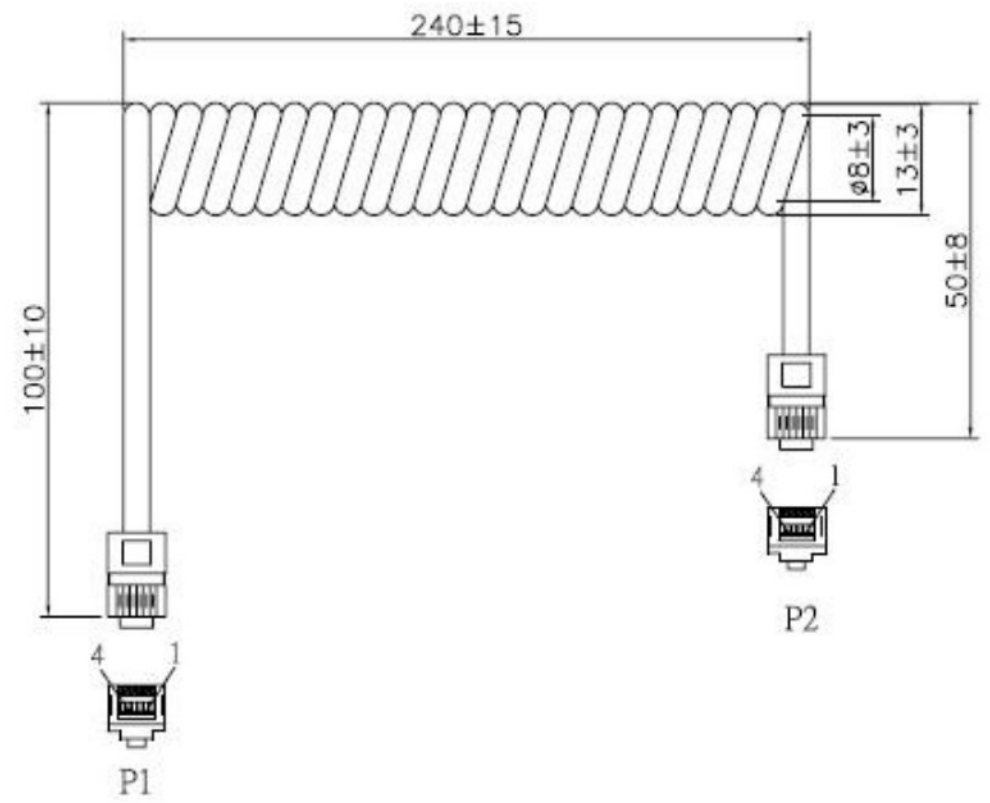

Rev	Modification Content	Date	Validate
A	the First Edition	2008-05-14	Cindy

ROHS

Pin Assignment:

2	Connector	6P4C 水晶頭	2 pcs
1	Cable	電話扁線,銅箔絲,4C 黑色	1 pcs
NO.	P/N	DESCRIPTION	QTY

P/N	6P4C/6P4C 2M		
Item	HJ-141-RT62		
Drawn By	Cindy	Customer NO.	NO
Audited By			Unit : mm
Date	2008-05-14	Rev. : 1.00	ME