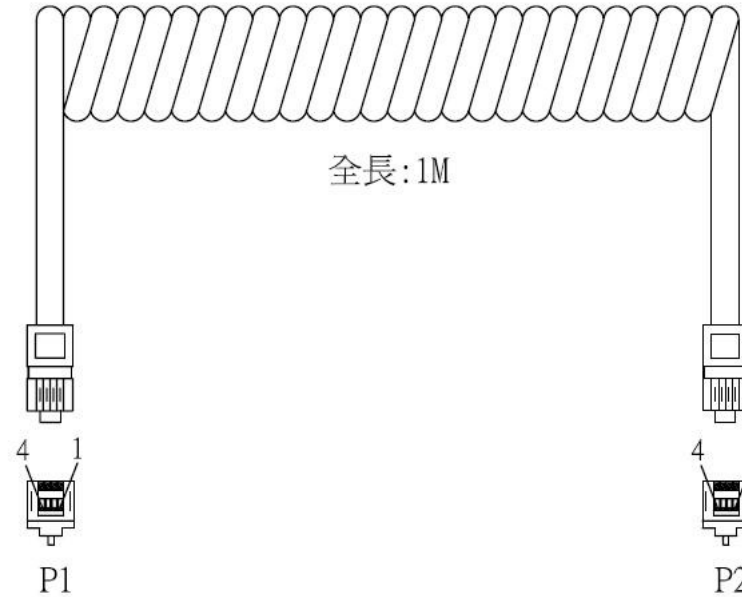

Rev	Modification Content	Date	Validate
A	the First Edition	2010-06-12	Aileen

ROHS

Pin Assignment:

P/N	4P4C/4P4C 1M		
Item	HJ-141-RT81		
Drawn By	Aileen	Customer NO.	NO
Audited By	Cindy	Unit : mm	
Date	2010-06-12	Rev. : 1.00	ME

2	Connector	4P4C 水晶頭	2 pcs
1	Cable	黑色電話鄭線	1 pcs
NO.	P/N	DESCRIPTION	QTY