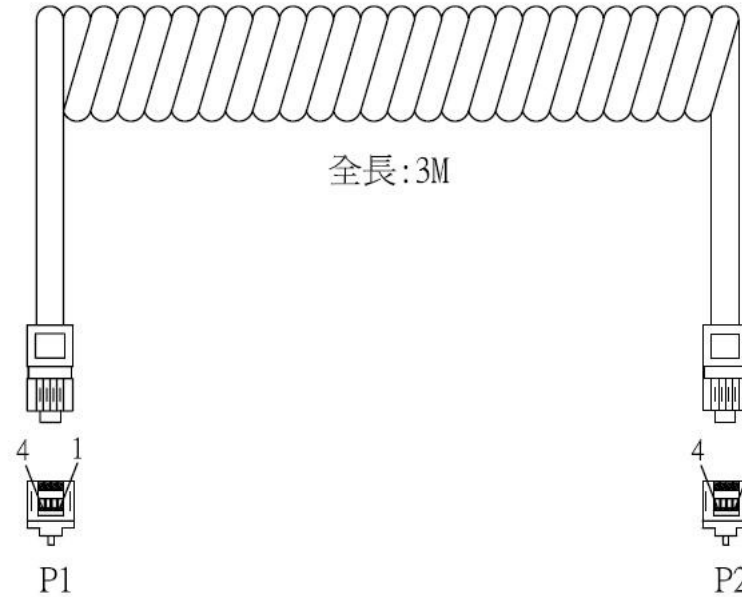

Rev	Modification Content	Date	Validate
A	the First Edition	2010-06-12	Aileen

ROHS

Pin Assignment:

P/N	4P4C/4P4C 3M		
Item	HJ-141-RT83		
Drawn By	Aileen	Customer NO.	NO
Audited By	Cindy	Unit : mm	
Date	2010-06-12	Rev. : 1.00	ME

2	Connector	4P4C 水晶頭	2 pcs
1	Cable	黑色電話卷線	1 pcs
NO.	P/N	DESCRIPTION	QTY