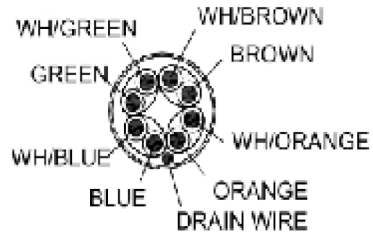

**WIRE CONFIGURATION**

- WHITE/ORANGE 1
- ORANGE 2
- WHITE/GREEN 3
- GREEN 6
- BLUE 4
- WHITE/BLUE 5
- WHITE/BROWN 7
- BROWN 8

**PIN OUT**

- 1 WHITE/ORANGE
- 2 ORANGE
- 3 WHITE/GREEN
- 6 GREEN
- 4 BLUE
- 5 WHITE/BLUE
- 7 WHITE/BROWN
- 8 BROWN

②	PLUG	W/RJ45 SHIELDED	GOLD 1U
①	JACKET	O.D.:6.0+/-0.3mm	PVC BLUE
	SHIELD		MYLAR+AL - FOIL
	DRAIN WIRE	7/0.20mm	CCA
	INSULATION		HDTE
	CONDUCTOR	7/0.20mm*4C	CCA
NO	DESCRIPTION	SPECIFICATION	MATERIAL

DESCRIPTION:FTP CABLE OD:6.0mm 7/0.20CCA*4C			
L=0.25,0.50,1,2,3,4,5,10,15,20M			
CHANGZHOU HONGYUAN CABLE & WIRE ELECTRONIC CO.,LTD			
DATE:	Jan.15,2015	DRAWER:	Linfeng Ji