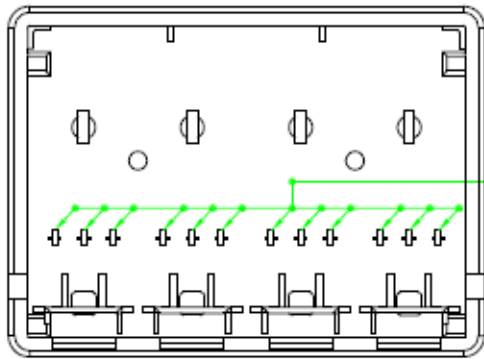

MOUNT BOX

[Pruneable Design]
Prune the pillar height
to suit keystone base
If necessary

Materials:

Body : Fireproof ABS UL-94V0

Operation Temperature : -40 °C ~ +70 °C

DRAW NO:		ITEM NO:	BK-4XZ
	APPR	CUSTOMER:	
UNIT: m/m	DESIGN	DATE:	
SCALE:	Ref. NO:	TOLERANCE:	X ± 1 · X ± 0.2 · XX ± 0.15