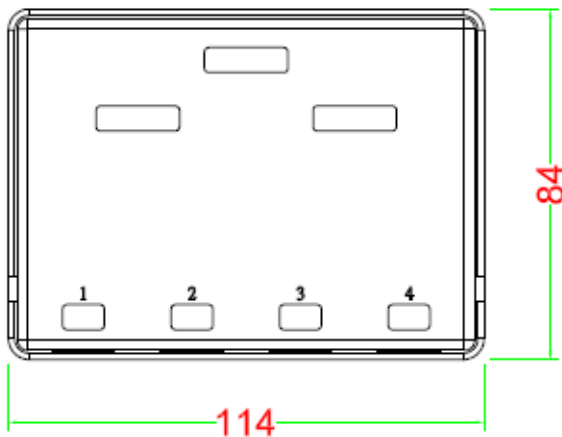

MOUNT BOX

[Pruneable Design]
Prune the pillar height
to suit keystone base
If necessary

Materials:

Body : Fireproof ABS UL-94V0

Operation Temperature : -40 °C ~ +70 °C

DRAW NO:		ITEM NO:	BK-4XZ
	APPR	CUSTOMER:	
UNIT: m/m	DESIGN	DATE:	
SCALE:	Ref. NO:	TOLERANCE:	X ± 1 · X ± 0.2 · XX ± 0.15