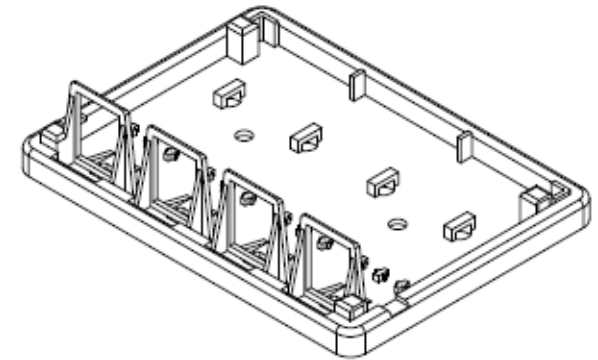

MOUNT BOX

[Pruneable Design]
Prune the pillar height
to suit keystone base
If necessary

Materials:

Body : Fireproof ABS UL-94V0

Operation Temperature : -40 °C ~ +70 °C

DRAW NO:		ITEM NO:	BK-4XZ
	APPR	CUSTOMER:	
UNIT: m/m	DESIGN	DATE:	
SCALE:	Ref. NO:	TOLERANCE:	X ± 1 · X ± 0.2 · XX ± 0.15