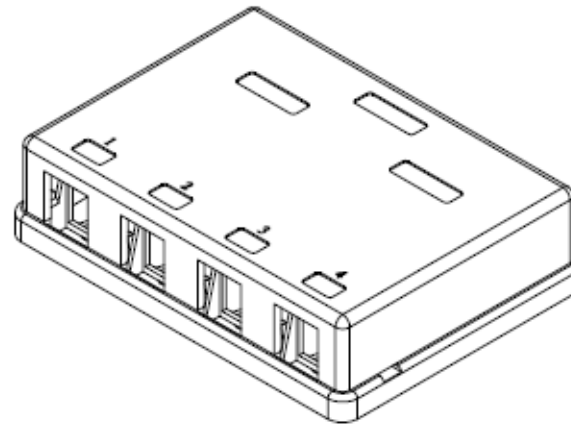

MOUNT BOX

[Pruneable Design]
Prune the pillar height
to suit keystone base
If necessary

Materials:

Body : Fireproof ABS UL-94V0

Operation Temperature : -40 °C ~ +70 °C

DRAW NO:		ITEM NO:	BK-4XZ
	APPR	CUSTOMER:	
UNIT: m/m	DESIGN	DATE:	
SCALE:	Ref. NO:	TOLERANCE:	X ± 1 · X ± 0.2 · XX ± 0.15