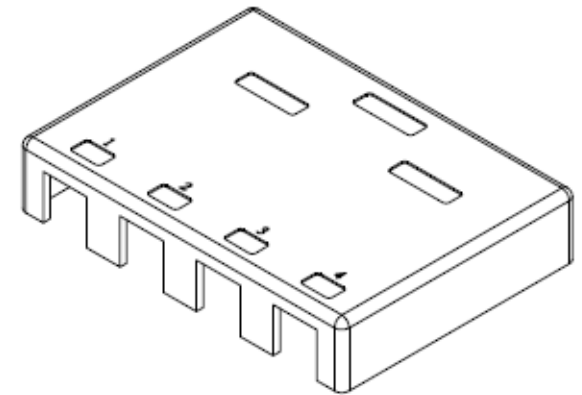

MOUNT BOX

[Pruneable Design]
Prune the pillar height
to suit keystone base
If necessary

Materials:

Body : Fireproof ABS UL-94V0

Operation Temperature : -40 °C ~ +70 °C

DRAW NO:		ITEM NO:	BK-4XZ
	APPR	CUSTOMER:	
UNIT: m/m	DESIGN	DATE:	
SCALE:	Ref. NO:	TOLERANCE:	X ± 1 · X ± 0.2 · XX ± 0.15