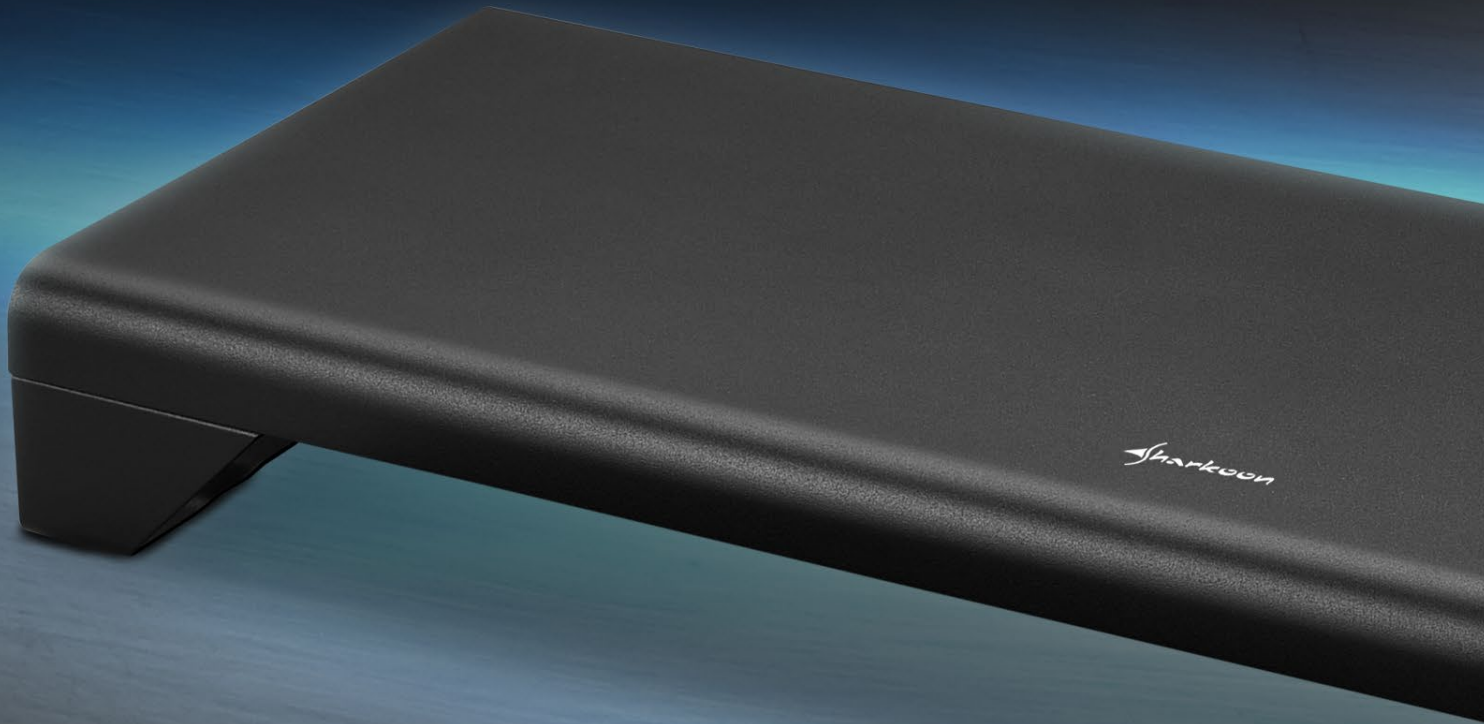

Monitor Stand POWER

FEATURES

- Integrated charging station for compatible wireless devices
- Four USB 3.0 ports for easy expansion of connection options
- Suitable for monitors, notebooks, Macbooks, and iMacs up to 20 kg
- Robust screen riser to assist proper sitting posture

WIRELESS CHARGING MADE EASY

Integrated Charging Station

With its ability to wireless charge compatible devices, the monitor stand will become the centerpiece on your desk.

Wireless Charging

The Monitor Stand POWER has an integrated charging station for the wireless charging of compatible devices. Smartphones or wireless mice can be simply placed on a contact area on the right side of the Monitor Stand POWER's top surface. The smartphone or mouse will then be automatically charged with an output power of 5 watts maximum.

COLOR VERSIONS

Available in color versions
black and grey.

PRACTICAL EXPANSION OF CONNECTIONS

With its integrated hub, up to four devices with
USB connections can be operated through the
Monitor Stand POWER.

OPTIMUM USE OF SPACE

Suitable for large monitors, various office equipment and increases desktop storage space

Made of steel and can support a max. load of 20 kg

Stable base thanks to four anti-sliding pads