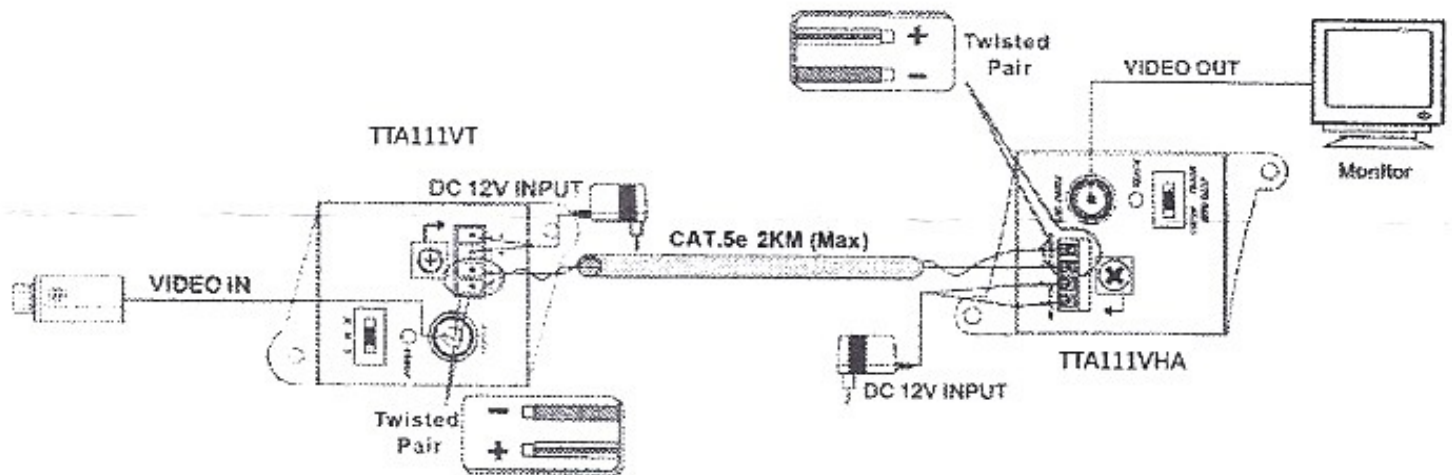

Installation View: