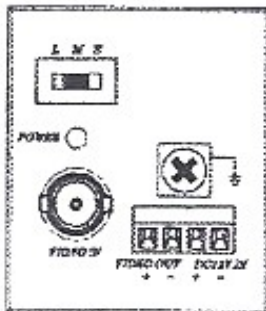

Panel view & Function:

TTA111VT

BUY ON
www.cablematic.com

LED Indication:

Green: ON / Power on