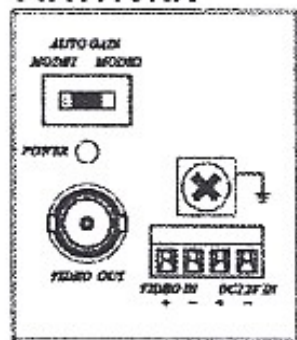

Slide Dip Switch for Video Gain :

L	High frequency gain	- 6 dB
M	High frequency gain	+3 dB
H	High frequency gain	+6 dB

TTA111VHA

BUY ON
www.cablematic.com

LED Indication :

Green: Power On/off

Auto Gain 2 Mode Function:

MODE	Function
MODE1	Fix the auto gain value after Automatic Equalization successful completed
MODE2	Continuously and Automatically Equalization

MODE1: Suitable for general application, If need the re-equalization, please switch to mode 2, then switch back to mode 1.

MODE2: Suitable for special environment application. It automatically detects the cable length and continued to do equalization.

Troubleshooting:

The unit built in transient protection, please make sure to make grounding.

Option:

To protect high value camera and CCTV image processor/monitoring equipment destroyed from high voltage surges from nearby lightning strikes, the long-range twisted pair cable go through outdoors. To add surge protection SP003-SP006 device on the back of camera and front of CCTV image processor/monitoring equipments. Small money to save high value CCTV equipments.