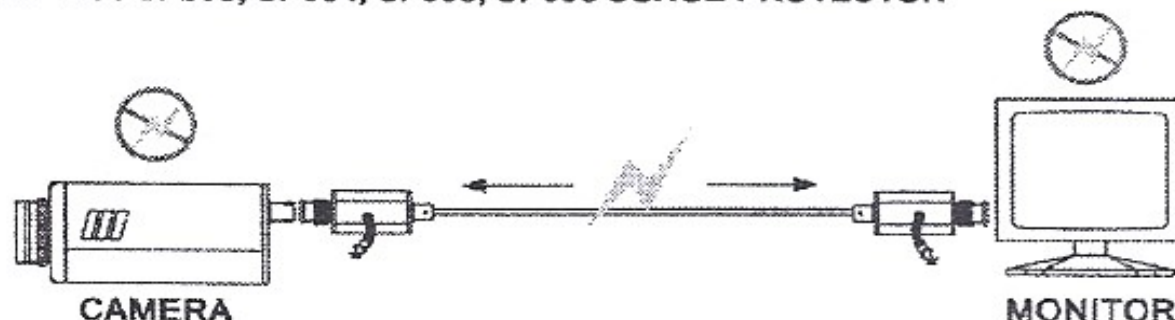

ITEM NO: SP003, SP004, SP005, SP006 SURGE PROTECTOR

Recommend WT104PE Outdoor CAT5 UTP Twisted Pairs cable with PE jacket and steel wire, and use surge protector SP003-SP006 to avoid the damage of twisted pair system under lightning, thunderstorm weather environment.