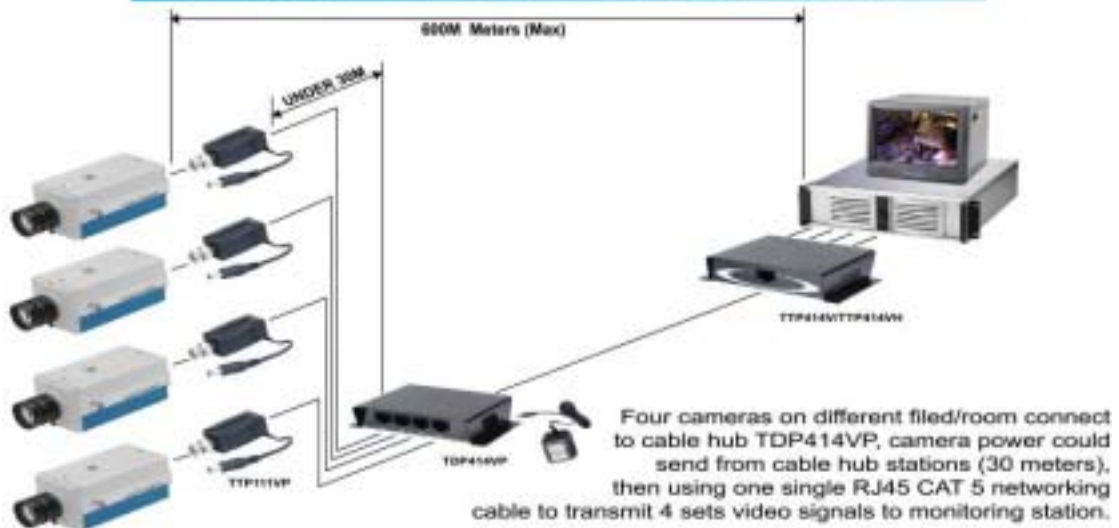

## UTP VIDEO TRANSMISSION WITH DVR

Recommendation: 1 channel, 4 channel, 8 channel, 16 channel

- One channel color 300 meters, B/W 600 meters: TTP111VT + TTP111VH

- One channel color 300-1200 meters, B/W: 2.4Km:  
TTA111VT(AVT) + TTA111VR(AVR) or TTP111VT(Passive) + TTA111VH

- 4 channel color 300 meters, B/W 600 meters: **ONE UTP CABLE SOLUTION**  
TTP111VT 4 pieces + TTP414VH

### 4 Cameras Power From Cable Hub Station

- 4 channel color 300-1200 meters, B/W: 2.4Km:  
TTA111VT(AVT) 4 pieces+ TTA414VR

- **8 channel color 300 meters, B/W 600 meters:**  
TTP111VT 8 pieces + TTP414VH 2 pieces

- **8 channel color 300-1200 meters, B/W: 2.4Km:**  
TTA111VT(AVT) 9 pieces+ TPA008 1 pieces

- **16 channel color 300 meters, B/W 600 meters:**  
TTP111VT 16 pieces + TTP016 1 pieces

- **16 channel color 300-1200 meters, B/W: 2.4Km:**  
TTA111VT(AVT) 16 pieces+ TPA016 1 pieces