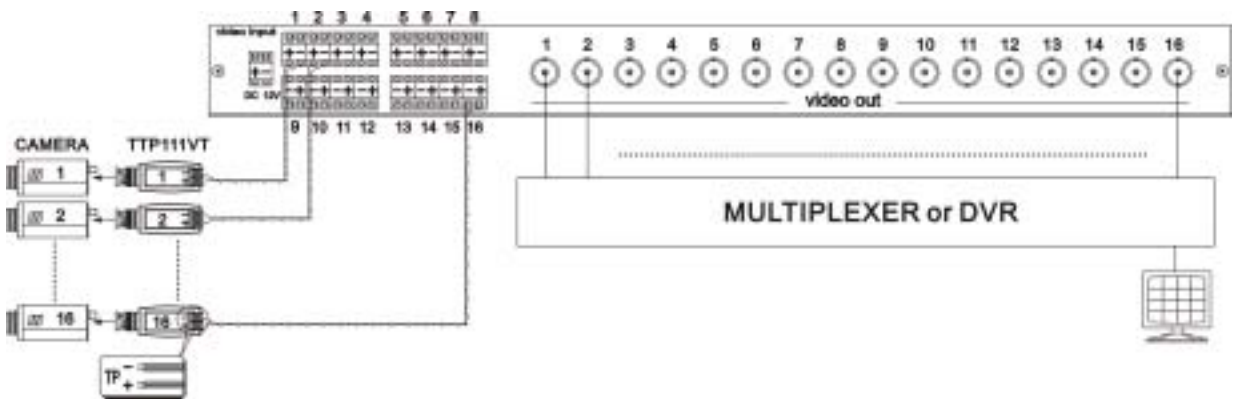

- 4 channel color 300 meters, B/W 600 meters: **ONE UTP CABLE SOLUTION**  
TTP111VT 4 pieces + TTP414VH

### 4 Cameras Power From Cable Hub Station

- 4 channel color 300-1200 meters, B/W: 2.4Km:  
TTA111VT(AVT) 4 pieces+ TTA414VR

- **8 channel color 300 meters, B/W 600 meters:**  
TTP111VT 8 pieces + TTP414VH 2 pieces

- **8 channel color 300-1200 meters, B/W: 2.4Km:**  
TTA111VT(AVT) 9 pieces+ TPA008 1 pieces

- **16 channel color 300 meters, B/W 600 meters:**  
TTP111VT 16 pieces + TTP016 1 pieces

- **16 channel color 300-1200 meters, B/W: 2.4Km:**  
TTA111VT(AVT) 16 pieces+ TPA016 1 pieces

- **60 channel color 300 meters, B/W 600 meters:**  
TTP111VT 60 pieces + TRP414VH 15 pieces + TRN012 Rack mounting cabinet

- **13 channel color 300 –1200 meters, B/W 600 meters:**