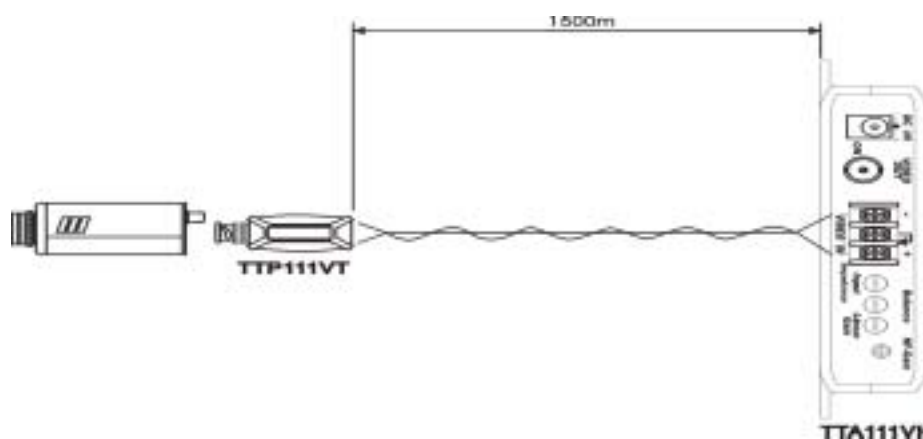

## UTP VIDEO TRANSMISSION WITH DVR

Recommendation: 1 channel, 4 channel, 8 channel, 16 channel

- One channel color 300 meters, B/W 600 meters: TTP111VT + TTP111VH

- One channel color 300-1200 meters, B/W: 2.4Km:  
TTA111VT(AVT) + TTA111VR(AVR) or TTP111VT(Passive) + TTA111VH

- 4 channel color 300 meters, B/W 600 meters: **ONE UTP CABLE SOLUTION**  
TTP111VT 4 pieces + TTP414VH

### 4 Cameras Power From Cable Hub Station

- 4 channel color 300-1200 meters, B/W: 2.4Km:  
TTA111VT(AVT) 4 pieces+ TTA414VR

- **8 channel color 300 meters, B/W 600 meters:**  
TTP111VT 8 pieces + TTP414VH 2 pieces

- **8 channel color 300-1200 meters, B/W: 2.4Km:**  
TTA111VT(AVT) 9 pieces+ TPA008 1 pieces

- **16 channel color 300 meters, B/W 600 meters:**  
TTP111VT 16 pieces + TTP016 1 pieces

- **16 channel color 300-1200 meters, B/W: 2.4Km:**  
TTA111VT(AVT) 16 pieces+ TPA016 1 pieces