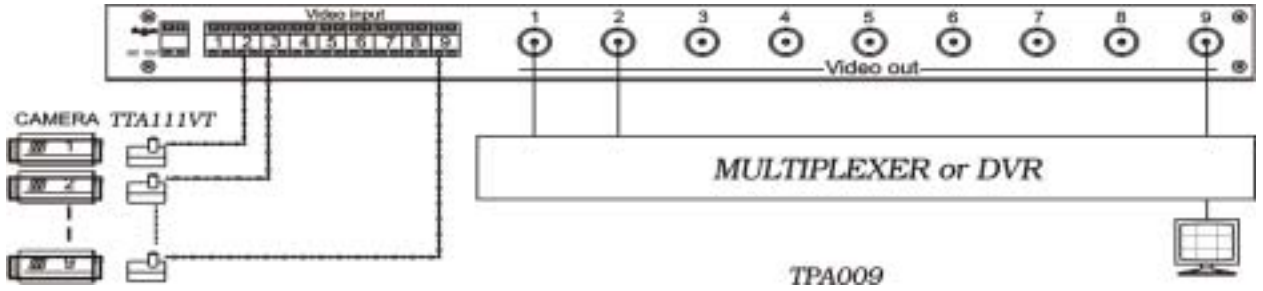

## UTP VIDEO TRANSMISSION WITH DVR

Recommendation: 1 channel, 4 channel, 8 channel, 16 channel

- One channel color 300 meters, B/W 600 meters: TTP111VT + TTP111VH

- One channel color 300-1200 meters, B/W: 2.4Km:  
TTA111VT(AVT) + TTA111VR(AVR) or TTP111VT(Passive) + TTA111VH

- 4 channel color 300 meters, B/W 600 meters: **ONE UTP CABLE SOLUTION**  
TTP111VT 4 pieces + TTP414VH

### 4 Cameras Power From Cable Hub Station

- 4 channel color 300-1200 meters, B/W: 2.4Km:  
TTA111VT(AVT) 4 pieces+ TTA414VR

- **8 channel color 300 meters, B/W 600 meters:**  
TTP111VT 8 pieces + TTP414VH 2 pieces

- **8 channel color 300-1200 meters, B/W: 2.4Km:**  
TTA111VT(AVT) 9 pieces+ TPA008 1 pieces

- **16 channel color 300 meters, B/W 600 meters:**  
TTP111VT 16 pieces + TTP016 1 pieces

- **16 channel color 300-1200 meters, B/W: 2.4Km:**  
TTA111VT(AVT) 16 pieces+ TPA016 1 pieces