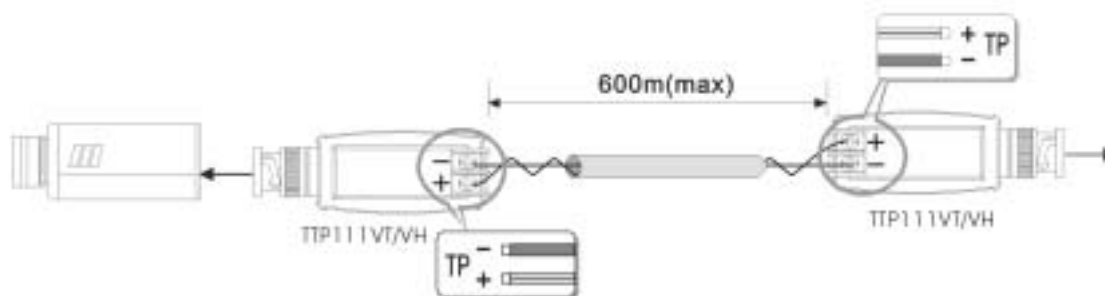

## UTP VIDEO TRANSMISSION WITH DVR

Recommendation: 1 channel, 4 channel, 8 channel, 16 channel

- One channel color 300 meters, B/W 600 meters: TTP111VT + TTP111VH

- One channel color 300-1200 meters, B/W: 2.4Km:  
TTA111VT(AVT) + TTA111VR(AVR) or TTP111VT(Passive) + TTA111VH

- 4 channel color 300 meters, B/W 600 meters: **ONE UTP CABLE SOLUTION**  
TTP111VT 4 pieces + TTP414VH

### 4 Cameras Power From Cable Hub Station

- 4 channel color 300-1200 meters, B/W: 2.4Km:  
TTA111VT(AVT) 4 pieces+ TTA414VR

- **8 channel color 300 meters, B/W 600 meters:**  
TTP111VT 8 pieces + TTP414VH 2 pieces

- **8 channel color 300-1200 meters, B/W: 2.4Km:**  
TTA111VT(AVT) 9 pieces+ TPA008 1 pieces

- **16 channel color 300 meters, B/W 600 meters:**  
TTP111VT 16 pieces + TTP016 1 pieces

- **16 channel color 300-1200 meters, B/W: 2.4Km:**  
TTA111VT(AVT) 16 pieces+ TPA016 1 pieces