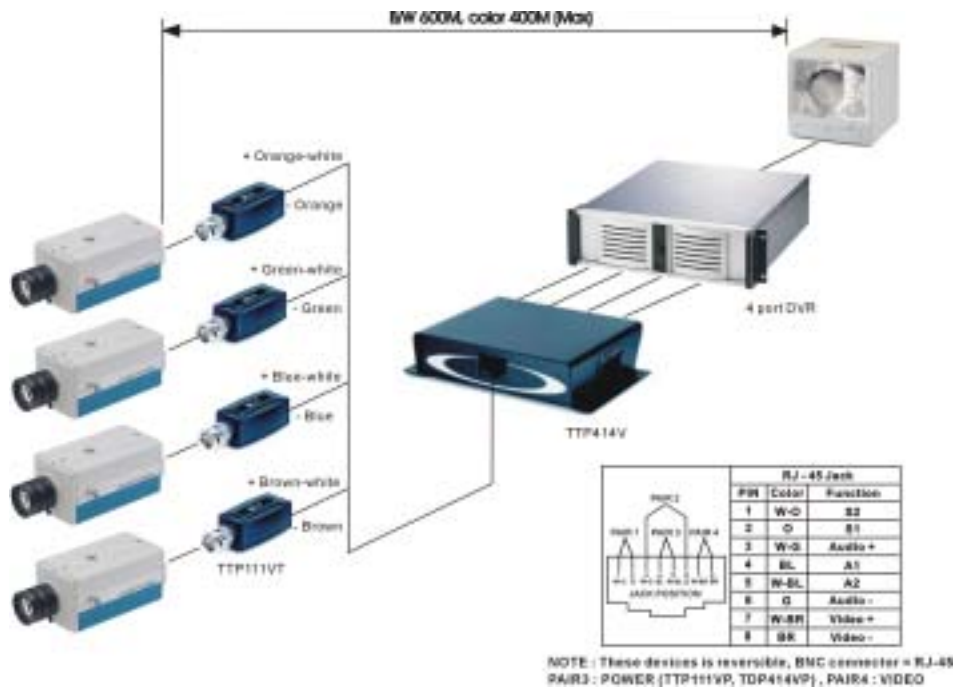

## UTP VIDEO TRANSMISSION WITH DVR

Recommendation: 1 channel, 4 channel, 8 channel, 16 channel

- One channel color 300 meters, B/W 600 meters: TTP111VT + TTP111VH

- One channel color 300-1200 meters, B/W: 2.4Km:  
TTA111VT(AVT) + TTA111VR(AVR) or TTP111VT(Passive) + TTA111VH

- 4 channel color 300 meters, B/W 600 meters: **ONE UTP CABLE SOLUTION**  
TTP111VT 4 pieces + TTP414VH

### 4 Cameras Power From Cable Hub Station

- 4 channel color 300-1200 meters, B/W: 2.4Km:  
TTA111VT(AVT) 4 pieces+ TTA414VR

- **8 channel color 300 meters, B/W 600 meters:**  
TTP111VT 8 pieces + TTP414VH 2 pieces

- **8 channel color 300-1200 meters, B/W: 2.4Km:**  
TTA111VT(AVT) 9 pieces+ TPA008 1 pieces

- **16 channel color 300 meters, B/W 600 meters:**  
TTP111VT 16 pieces + TTP016 1 pieces

- **16 channel color 300-1200 meters, B/W: 2.4Km:**  
TTA111VT(AVT) 16 pieces+ TPA016 1 pieces