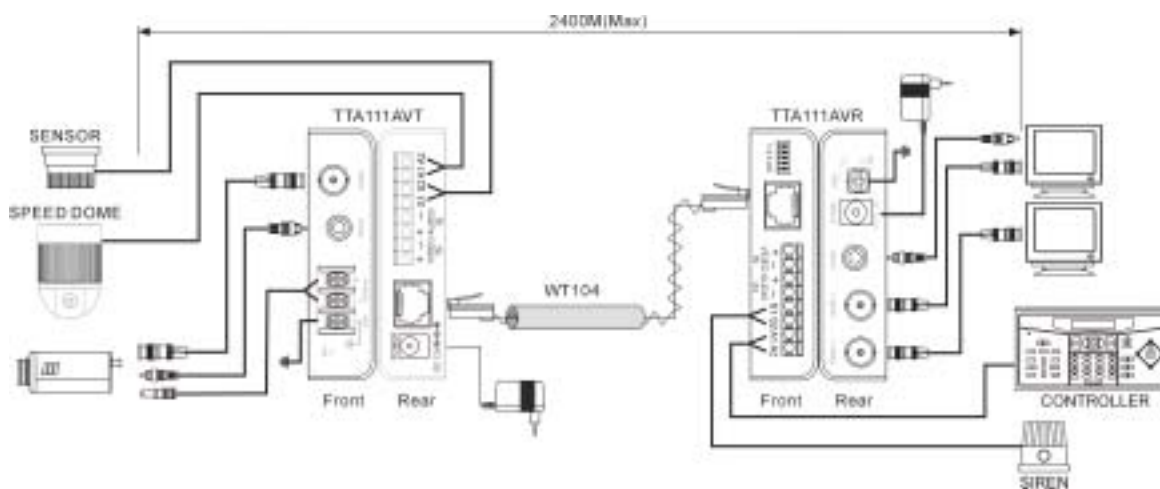

## UTP VIDEO TRANSMISSION WITH DVR

Recommendation: 1 channel, 4 channel, 8 channel, 16 channel

- One channel color 300 meters, B/W 600 meters: TTP111VT + TTP111VH

- One channel color 300-1200 meters, B/W: 2.4Km:  
TTA111VT(AVT) + TTA111VR(AVR) or TTP111VT(Passive) + TTA111VH

- 4 channel color 300 meters, B/W 600 meters: **ONE UTP CABLE SOLUTION**  
TTP111VT 4 pieces + TTP414VH

### 4 Cameras Power From Cable Hub Station

- 4 channel color 300-1200 meters, B/W: 2.4Km:  
TTA111VT(AVT) 4 pieces+ TTA414VR

- **8 channel color 300 meters, B/W 600 meters:**  
TTP111VT 8 pieces + TTP414VH 2 pieces

- **8 channel color 300-1200 meters, B/W: 2.4Km:**  
TTA111VT(AVT) 9 pieces+ TPA008 1 pieces

- **16 channel color 300 meters, B/W 600 meters:**  
TTP111VT 16 pieces + TTP016 1 pieces

- **16 channel color 300-1200 meters, B/W: 2.4Km:**  
TTA111VT(AVT) 16 pieces+ TPA016 1 pieces