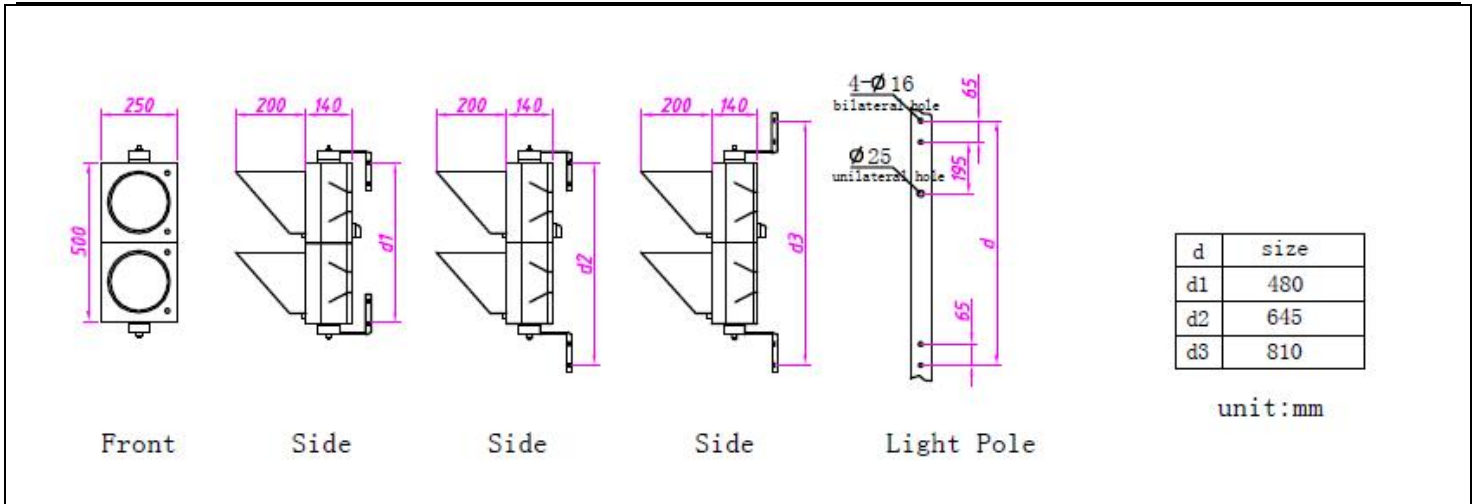

Terminal Connection Sketch: