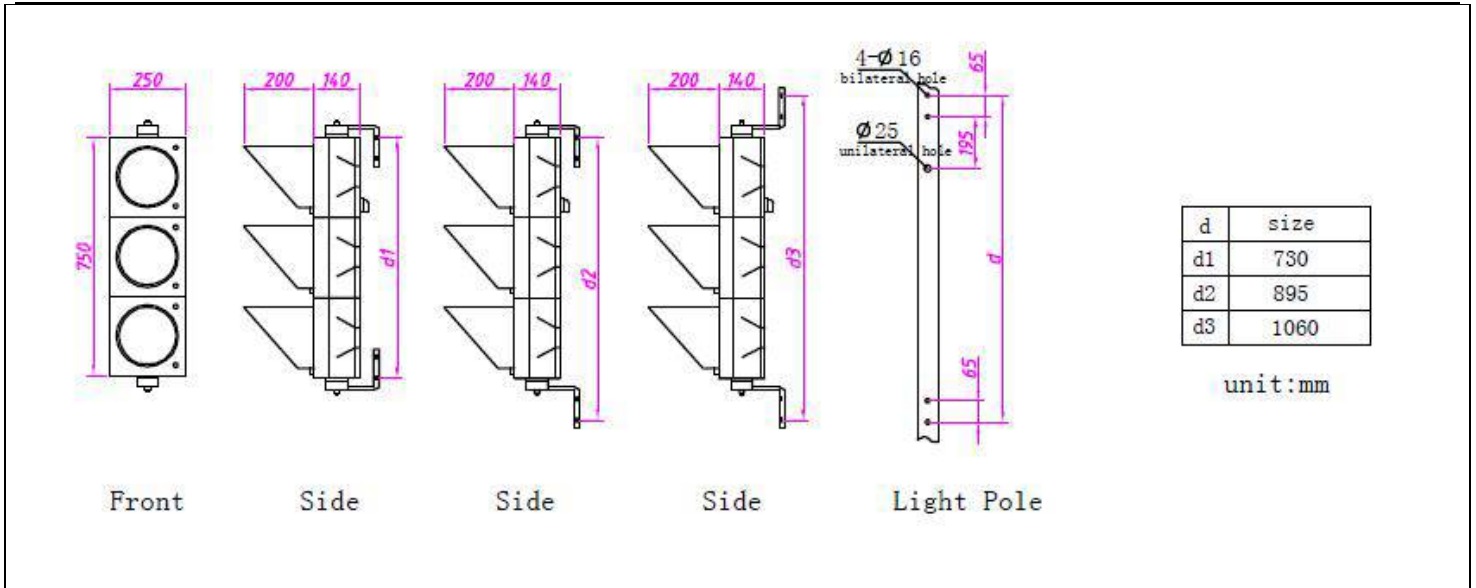

Terminal Connection Sketch: