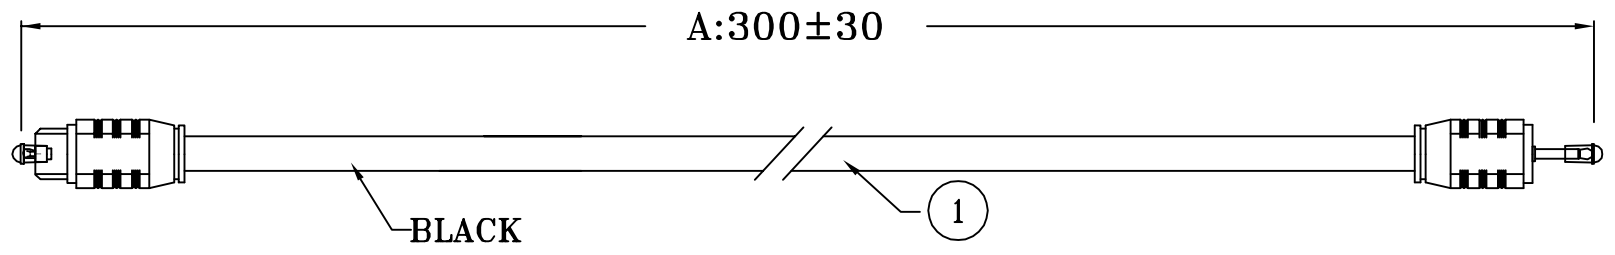

WEIGHT	CUSTOMER NO:	REMARK
K1-1.88g	TL10	CABLEMATIC

REGULAR TOSLINK/REGULAR 3.5mm MINI PLUG BLACK 300MMROHS

- NOTE:
- 1) Plug with dust free cover
 - 2) Insertion loss: <2dB
 - 3) using wavelength: 660nm ±30nm

A		FIRST EDITION	WUZAN	31/03/2011
REV.	ECR	DESCRIPTION	C.N.	DATE
<small>THESE DRAWINGS AND SPECIFICATIONS ARE THE PROPERTY OF WIRETEK COMPUTER LIMITED AND SHALL NOT BE REPRODUCED COPIED OR USED IN ANY MANNER WITHOUT THE PRIOR WRITTEN CONSENT OF WIRETEK COMPUTER LIMITED.</small>				
<small>UNLESS OTHERWISE SPECIFIED: DIMENSIONS ARE IN MILLIMETERS ANGULAR TOLERANCE: ±1.0°</small>		TITLE PLASTIC OPTICAL FIBER CABLE		
DIMENSIONS		TOLERANCE	CHKD.	CONF.
0.00 TO 30.00mm		±0.10mm		
30.01 TO 80.00mm		±0.13mm	DR.	APPD.
80.01 TO 150.00mm		±0.15mm	WUZAN	
150.01mm		±0.20mm	PART NO.	2602-1167
MATERIAL		SCALE	SHEET 1/1	UNIT MM
FINISH			SIZE A4	REV. A