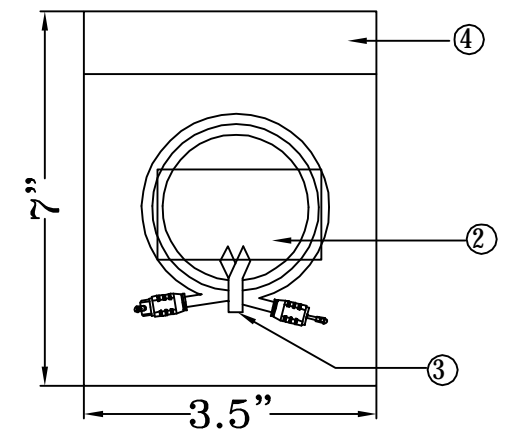

WEIGHT	CUSTOMER NO:	REMARK
K1-1.88g	TL10	CABLEMATIC

REGULAR TOSLINK/REGULAR 3.5mm MINI PLUG BLACK 300MMROHS

- NOTE:
- 1) Plug with dust free cover
 - 2) Insertion loss: <2dB
 - 3) using wavelength: 660nm ±30nm

A		FIRST EDITION	WUZAN	31/03/2011
REV.	ECR	DESCRIPTION	C.N.	DATE
<small>THESE DRAWINGS AND SPECIFICATIONS ARE THE PROPERTY OF WIRETEK COMPUTER LIMITED AND SHALL NOT BE REPRODUCED COPIED OR USED IN ANY MANNER WITHOUT THE PRIOR WRITTEN CONSENT OF WIRETEK COMPUTER LIMITED.</small>				
<small>UNLESS OTHERWISE SPECIFIED: DIMENSIONS ARE IN MILLIMETERS ANGULAR TOLERANCE: ±1.0°</small>		TITLE PLASTIC OPTICAL FIBER CABLE		
DIMENSIONS		TOLERANCE	CHKD.	CONF.
0.00 TO 30.00mm		±0.10mm		
30.01 TO 80.00mm		±0.13mm	DR.	APPD.
80.01 TO 150.00mm		±0.15mm	WUZAN	
150.01mm		±0.20mm	PART NO.	2602-1167
MATERIAL		SCALE	SHEET 1/1	UNIT MM
FINISH			SIZE A4	REV. A