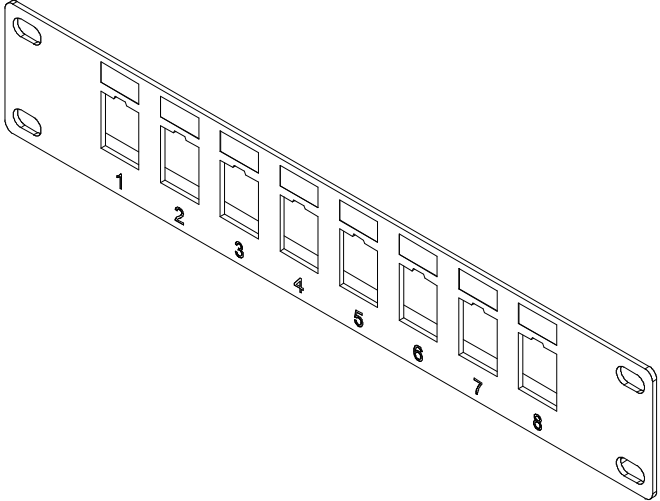

8 Ports 10" Mini Insert Patch Panel

Materials:

Panel : 1.6mm thickness metallic panel [SPCC]

DRAW NO:		ITEM NO:	PLK-08X
 APPR		CUSTOMER:	
UNIT: m/m	CHECK	DATE:	
SCALE:	DESIGN		