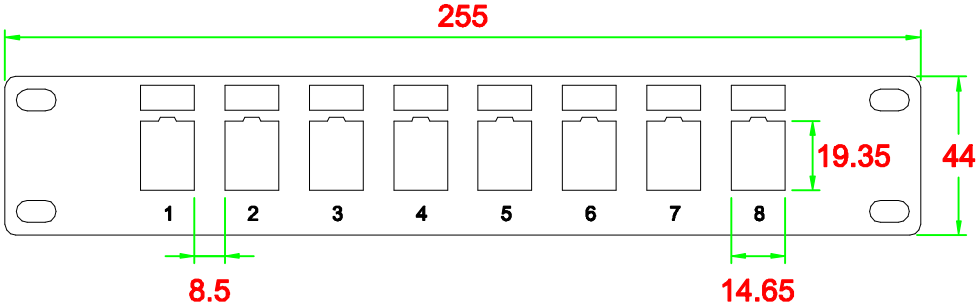

8 Ports 10" Mini Insert Patch Panel

Materials:

Panel : 1.6mm thickness metallic panel [SPCC]

DRAW NO:		ITEM NO:	PLK-08X
 APPR		CUSTOMER:	
UNIT: m/m	CHECK	DATE:	
SCALE:	DESIGN		