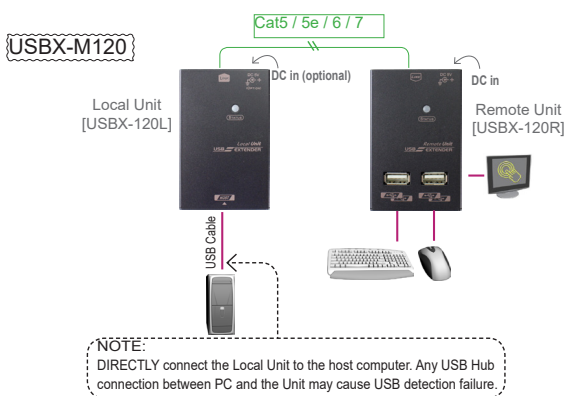

► Connection Pattern

* Actual product may vary from photos.