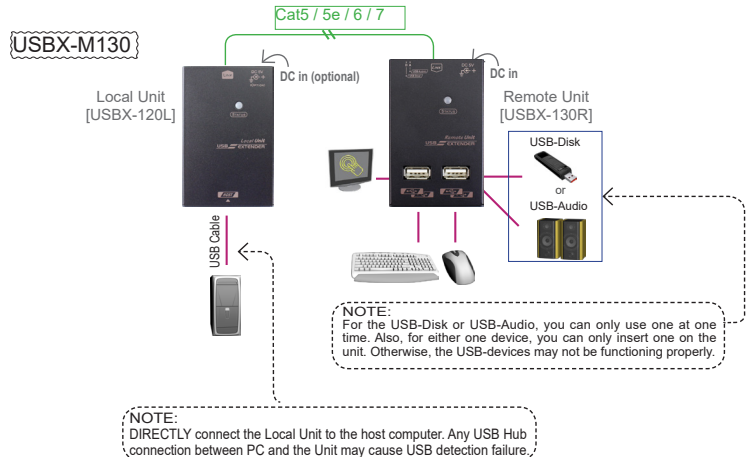

► Connection Pattern

* Actual product may vary from photos.