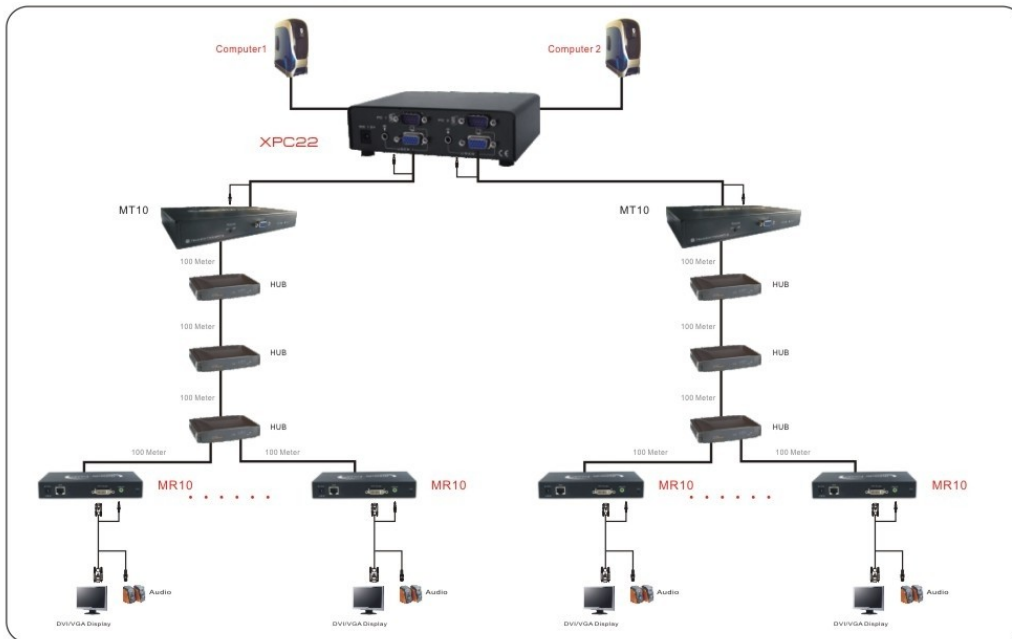

Audio & Video Matrix Switch

Application

■ XPC22/XPC84 Application for MPT10&MPR10:

■ XPC22/XPC84 Application for MSV435A/DLT50: