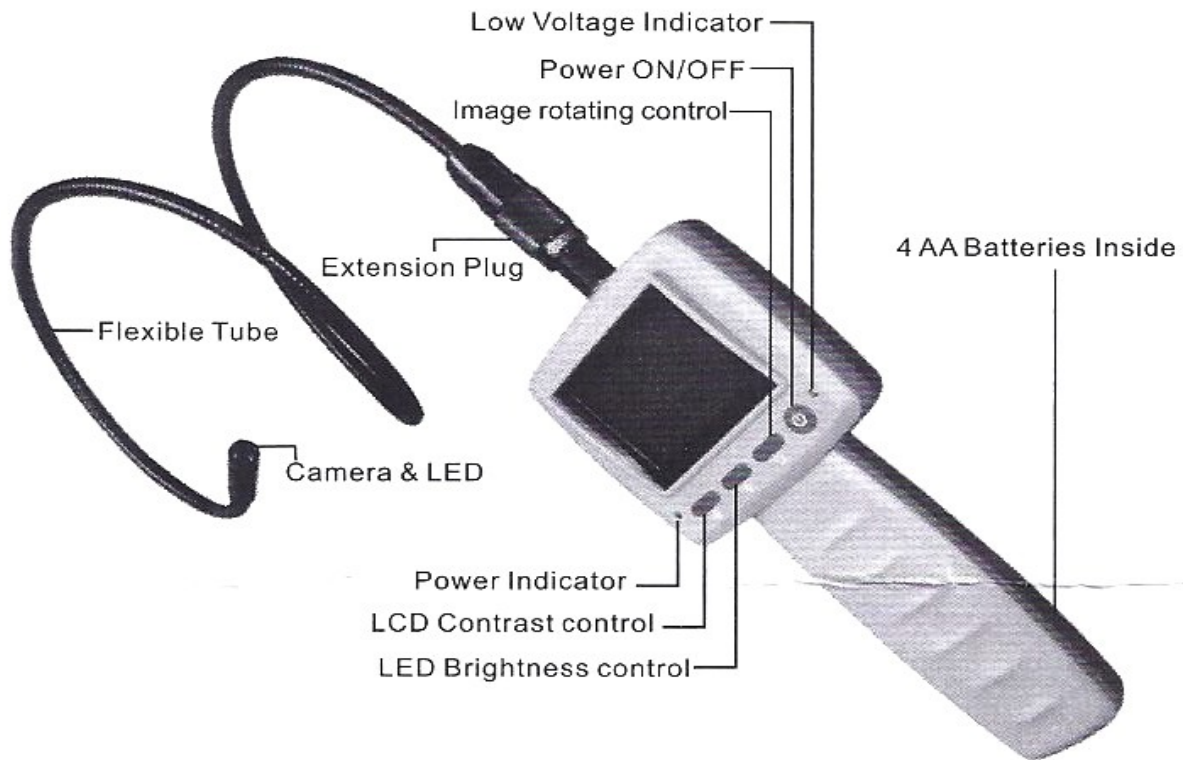

PORTABLE VIDEO ENDOSCOPE

- Description** : Inspection device with LCD Monitor
Housing Color: Grey, Orange
Tube Size : OD:6.8mm / Length: 880 mm
Net Weight : 325g (Accessories weight included)

BUY ON
www.cablematic.com

Main Units

Display Unit	
Power	4 x 1.5 (AA) Batteries
Display	2.4" TFT LCD Monitor
Display	Brightness can be adjustable
Video Format	JPEG
Working&Storage temperature range	-20°C to 60°C/ 0°C to 40°C
Functions	Allows for visual inspection for hard-to-reach area

Camera	
10mm diameter len(4mm、 5.5mm、 8.5mm optional)	
Image Sensor	Optical format CMOS image sensor
Pixel Count	320*240; 640*480(optional)
Exposure	30mm-80mm
Auto White Balance	automatic
Distortion	< 3.7%
Power Consumption	3-5W (Active)
Housing material	Aluminum
Field of View(FOV)	54°

Insertion Tube	
Total Length	970 mm
Tube Length	880 mm
Tube Dia.	6.8mm(4mm、 5.5mm optional)

Light Source	
Number of lamps	2PCS、 4PCS(optional)
Weight	About 8 g
Brightness Control	Manual
Lamp Type	LED
Minimum Illumination	0 Lux
Lamp Life	8000 hrs., median