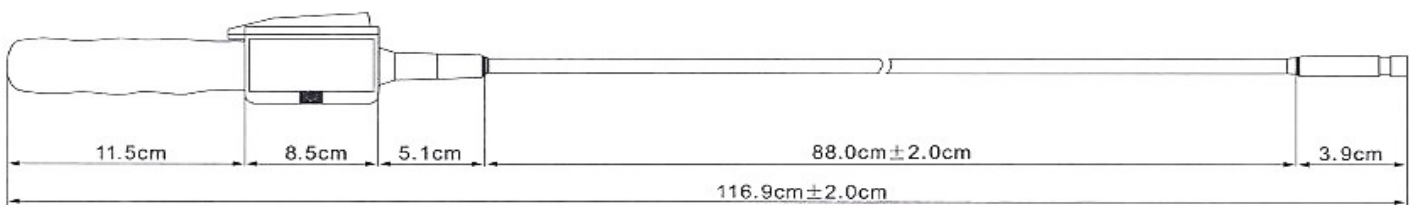

PORTABLE VIDEO ENDOSCOPE

- Description** : Inspection device with LCD Monitor
Housing Color: Grey, Orange
Tube Size : OD:6.8mm / Length: 880 mm
Net Weight : 325g (Accessories weight included)

BUY ON
www.cablematic.com

Camera	
10mm diameter len(4mm、 5.5mm、 8.5mm optional)	
Image Sensor	Optical format CMOS image sensor
Pixel Count	320*240; 640*480(optional)
Exposure	30mm-80mm
Auto White Balance	automatic
Distortion	< 3.7%
Power Consumption	3-5W (Active)
Housing material	Aluminum
Field of View(FOV)	54°

Insertion Tube	
Total Length	970 mm
Tube Length	880 mm
Tube Dia.	6.8mm(4mm、 5.5mm optional)

Light Source	
Number of lamps	2PCS、 4PCS(optional)
Weight	About 8 g
Brightness Control	Manual
Lamp Type	LED
Minimum Illumination	0 Lux
Lamp Life	8000 hrs., median