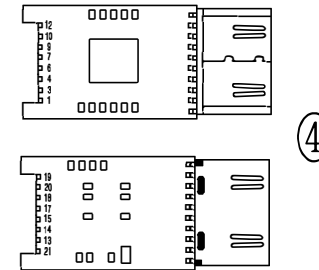

PIN OUT

Mini Displayport/M	HDMI 19/F
2	18
20	20
4	13
10	10
12	12
16	15
18	17
3	1
5	3
9	4
11	6
15	7
17	9
19	19

⑦	SR:45P PVC COLOR:White	LENGTH TOLERANCE: X. ± 0.5 .X ± 0.2 .XX ± 0.1	ENG: King		
⑥	PE white diaphanous		ANGLE TOLERANCE: X° ± 3° .X° ± 1°	PRODUCT DESCRIPTION: HDMI/F to Mini Displayport/M Cable	
⑤	Cover for DP,ABS/White,RoHS		UNIT: MM	PRODUCT NO: PAGE: 1/1	CHECKED: APPRPVED:
④	IC:3361BBS		Ⓢ Ⓩ		
③	Mini DisplayPort 20P M nickel plating				
②	HDMI female nickel plating				
①	(32AWG*1P+AL)*5+32AWG*3C+AL+D+B OD:5.5MM White				