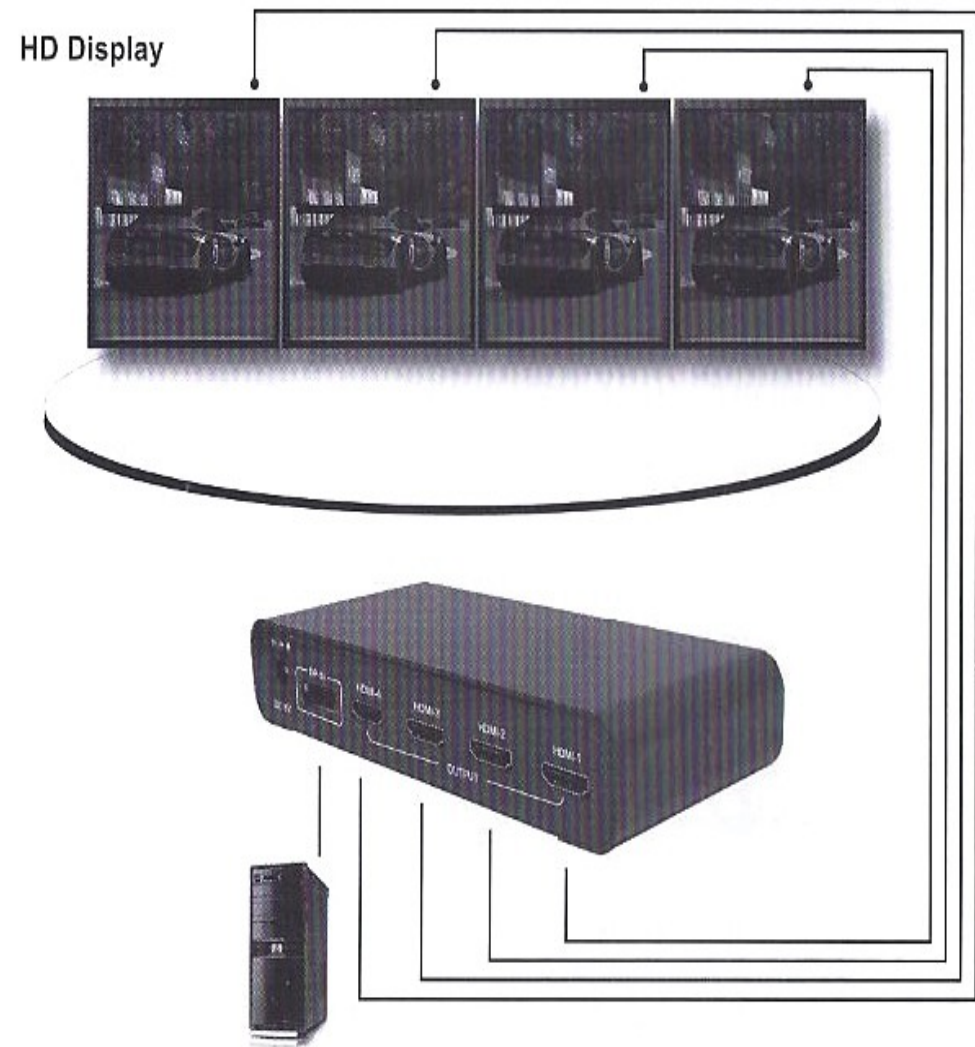

2/3/4 Port DisplayPort Splitter & Expand

User Manual

Description:

DisplayPort Splitter/Distributor allows multiplication of a single DisplayPort-equipped video and audio source (audio performance depends on equipments) to multiple DisplayPort/HDMI-equipped displays.

3-Port DisplayPort Expand

HD Display

Note: 3 models(DDS13) support square TV wall.

Extended display mode Resolution up to 3840 x 2160

Connection Diagram- Panoramic

3-Port DisplayPort Splitter

HD Display

Connection Diagram- Mirror

2x2-Port DisplayPort Expand

Extended display mode Resolution up to 3840 x 2160
Connection Diagram- Panoramic

2x2-Port DisplayPort Splitter

Connection Diagram- Mirror

4-Port DisplayPort Expand

Extended display mode resolution up to 3840 x 2160

Connection Diagram- Panoramic

4-Port DisplayPort Splitter

Connection Diagram- Mirror