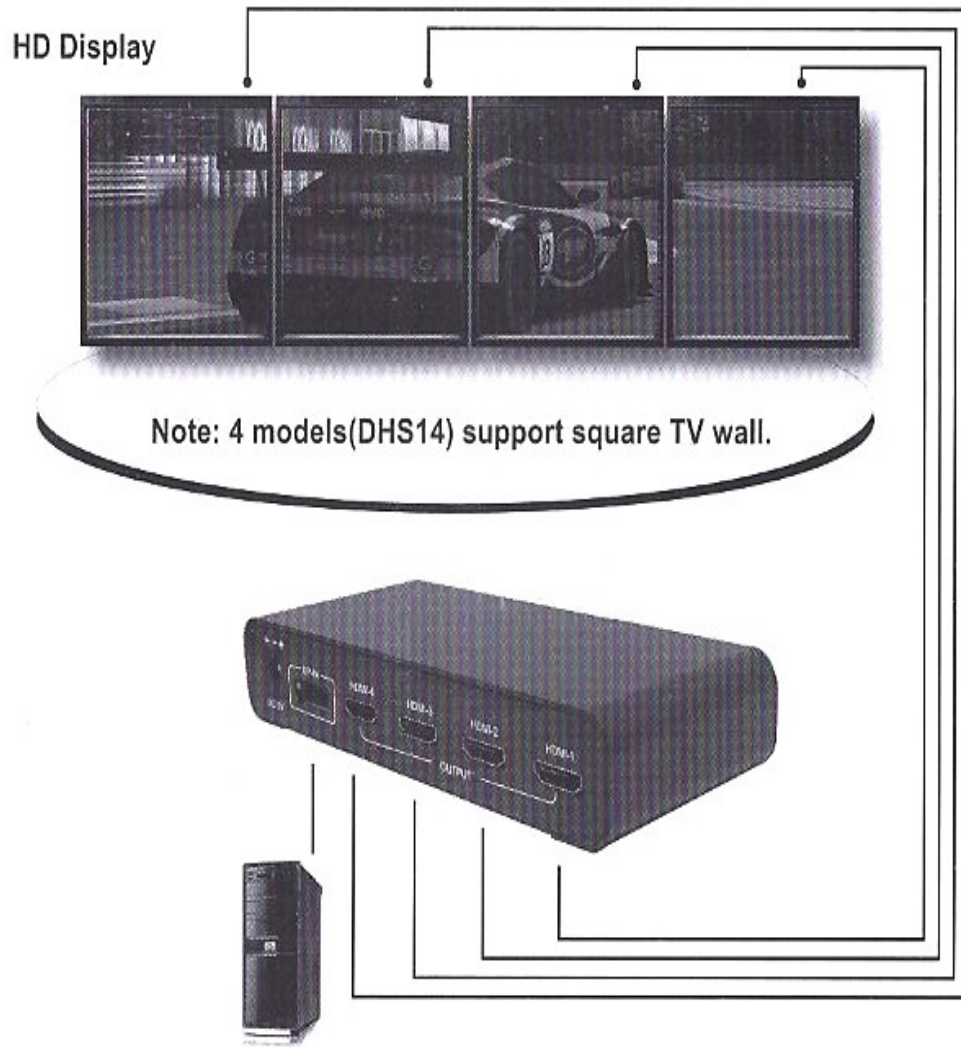

How to have Expand view:

- ◆ Raise the resolution

When the resolution is higher than 1080P (1920x1080), it turns to Expand mode automatically.

Specification:

Model/Function	DDS13	DDS14	DHS14	DHS12
Description	DP to DP	DP to DP	DP to HDMI	DP to HDMI
Connectors (Input)	DisplayPort female x 1	DisplayPort female x 1	DisplayPort female x 1	DisplayPort female x 1
Connectors (Output)	DisplayPort female x 3	DisplayPort female x 4	HDMI Type-A female x 2	HDMI Type-A female x 2
Port Selection	3	4	4	2
Max Resolution	3840 x 2160 (3840p)	3840 x 2160 (3840p)	3840 x 2160 (3840p)	3840 x 2160 (3840p)
Power Adapter	5V 2A	5V 2A	5V 2A	5V 2A
Housing	Metal	Metal	Metal	Metal
Transmission Distance	3 meters for full bandwidth	3 meters for full bandwidth	3 meters for full bandwidth	3 meters for full bandwidth
Operating Temperature	0~40°C	0~40°C	0~40°C	0~40°C
Storage Temperature	-20~60°C	-20~60°C	-20~60°C	-20~60°C
Humidity	0~90% RH Non-Condensing	0~90% RH Non-Condensing	0~90% RH Non-Condensing	0~90% RH Non-Condensing
Dimension	145mm(L)*65.2mm(W)*25mm(H)			77mm(L)x64mm(W)x25mm(H)

3-Port DisplayPort Expand

HD Display

Note: 3 models(DDS13) support square TV wall.

Extended display mode Resolution up to 3840 x 2160

Connection Diagram- Panoramic

3-Port DisplayPort Splitter

HD Display

Connection Diagram- Mirror

2x2-Port DisplayPort Expand

Extended display mode Resolution up to 3840 x 2160
Connection Diagram- Panoramic

2x2-Port DisplayPort Splitter

Connection Diagram- Mirror

4-Port DisplayPort Expand

Extended display mode resolution up to 3840 x 2160

Connection Diagram- Panoramic

4-Port DisplayPort Splitter

Connection Diagram- Mirror