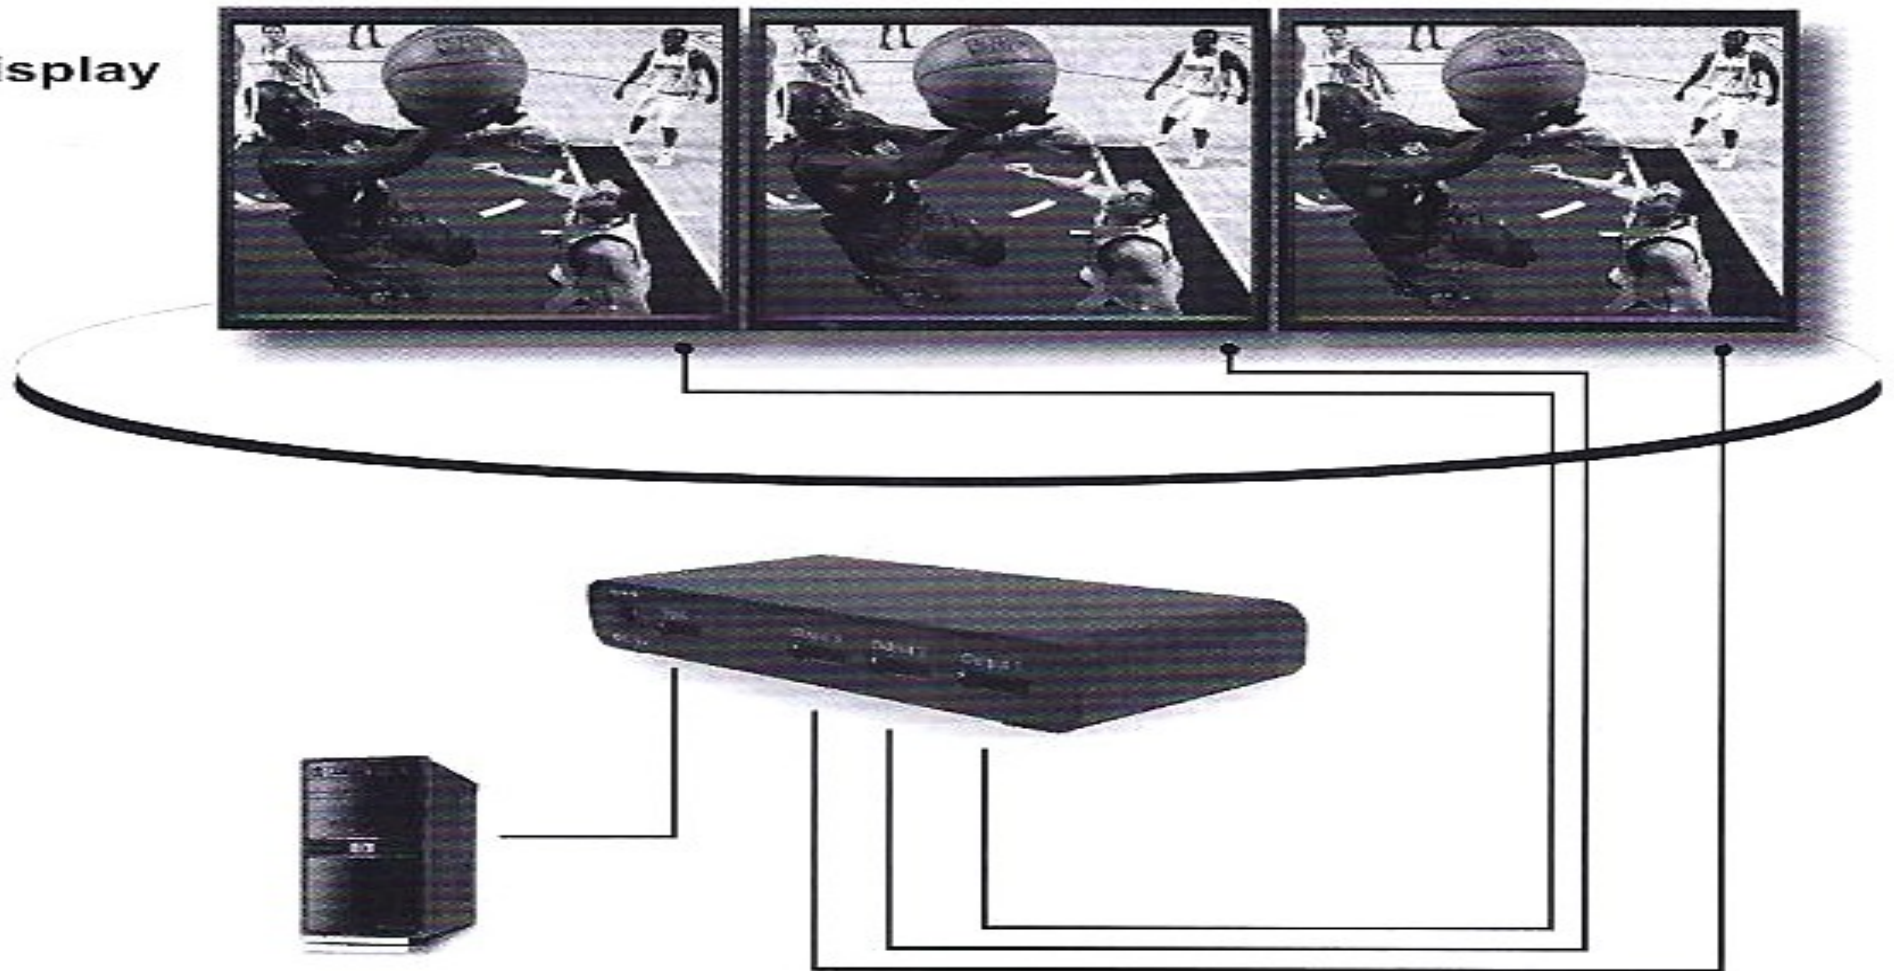

Multiple monitors can be set as Mirror mode or Expand function enables users to combine multiple monitors as a single display, for a panoramic view.

DisplayPort Splitter/Distributors are designed for high end user requiring high quality digital multiple display, such as presentation, gaming, graphic design etc.

How to have Expand view:

- ◆ Raise the resolution

When the resolution is higher than 1080P (1920x1080), it turns to Expand mode automatically.

Specification:

Model/Function	DDS13	DDS14	DHS14	DHS12
Description	DP to DP	DP to DP	DP to HDMI	DP to HDMI
Connectors (Input)	DisplayPort female x 1	DisplayPort female x 1	DisplayPort female x 1	DisplayPort female x 1
Connectors (Output)	DisplayPort female x 3	DisplayPort female x 4	HDMI Type-A female x 2	HDMI Type-A female x 2
Port Selection	3	4	4	2
Max Resolution	3840 x 2160 (3840p)	3840 x 2160 (3840p)	3840 x 2160 (3840p)	3840 x 2160 (3840p)
Power Adapter	5V 2A	5V 2A	5V 2A	5V 2A
Housing	Metal	Metal	Metal	Metal
Transmission Distance	3 meters for full bandwidth	3 meters for full bandwidth	3 meters for full bandwidth	3 meters for full bandwidth
Operating Temperature	0~40°C	0~40°C	0~40°C	0~40°C
Storage Temperature	-20~60°C	-20~60°C	-20~60°C	-20~60°C
Humidity	0~90% RH Non-Condensing	0~90% RH Non-Condensing	0~90% RH Non-Condensing	0~90% RH Non-Condensing
Dimension	145mm(L)*65.2mm(W)*25mm(H)			77mm(L)x64mm(W)x25mm(H)

3-Port DisplayPort Expand

HD Display

Note: 3 models(DDS13) support square TV wall.

Extended display mode Resolution up to 3840 x 2160

Connection Diagram- Panoramic

3-Port DisplayPort Splitter

HD Display

Connection Diagram- Mirror

2x2-Port DisplayPort Expand

Extended display mode Resolution up to 3840 x 2160
Connection Diagram- Panoramic

2x2-Port DisplayPort Splitter

Connection Diagram- Mirror

4-Port DisplayPort Expand

Extended display mode resolution up to 3840 x 2160