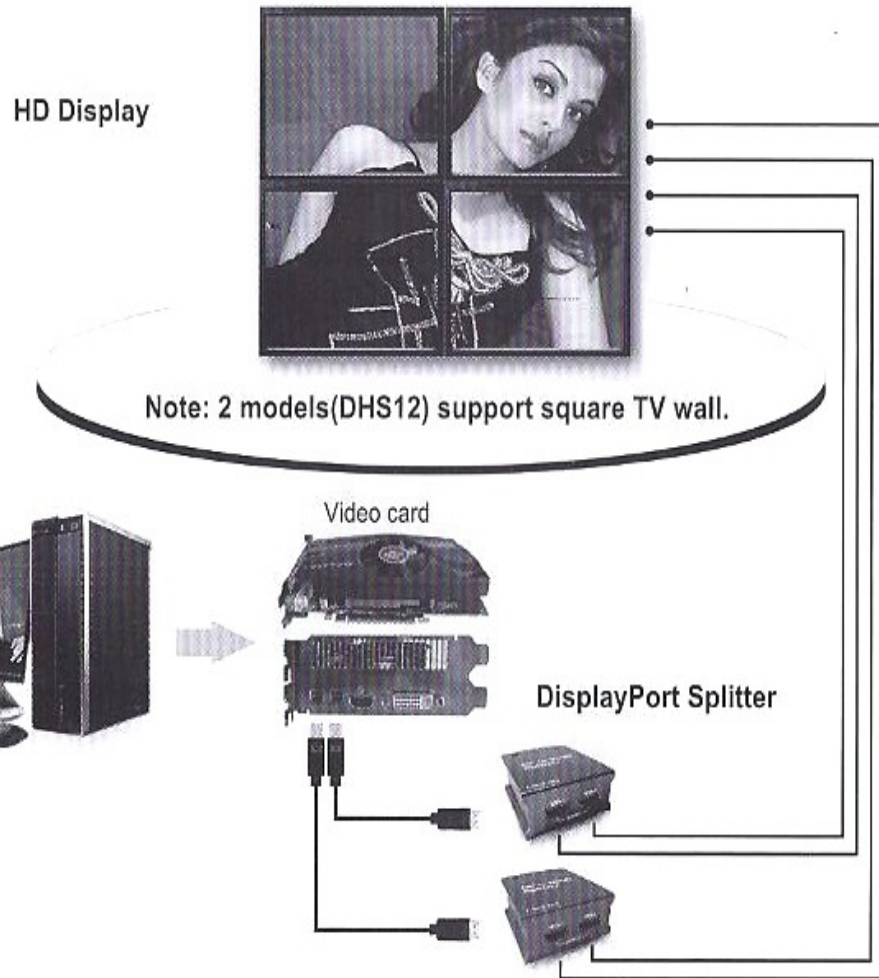

How to have Expand view:

- ◆ Raise the resolution

When the resolution is higher than 1080P (1920x1080), it turns to Expand mode automatically.

Specification:

Model/Function	DDS13	DDS14	DHS14	DHS12
Description	DP to DP	DP to DP	DP to HDMI	DP to HDMI
Connectors (Input)	DisplayPort female x 1	DisplayPort female x 1	DisplayPort female x 1	DisplayPort female x 1
Connectors (Output)	DisplayPort female x 3	DisplayPort female x 4	HDMI Type-A female x 2	HDMI Type-A female x 2
Port Selection	3	4	4	2
Max Resolution	3840 x 2160 (3840p)	3840 x 2160 (3840p)	3840 x 2160 (3840p)	3840 x 2160 (3840p)
Power Adapter	5V 2A	5V 2A	5V 2A	5V 2A
Housing	Metal	Metal	Metal	Metal
Transmission Distance	3 meters for full bandwidth	3 meters for full bandwidth	3 meters for full bandwidth	3 meters for full bandwidth
Operating Temperature	0~40°C	0~40°C	0~40°C	0~40°C
Storage Temperature	-20~60°C	-20~60°C	-20~60°C	-20~60°C
Humidity	0~90% RH Non-Condensing	0~90% RH Non-Condensing	0~90% RH Non-Condensing	0~90% RH Non-Condensing
Dimension	145mm(L)*65.2mm(W)*25mm(H)			77mm(L)x64mm(W)x25mm(H)

3-Port DisplayPort Expand

HD Display

Note: 3 models(DDS13) support square TV wall.

Extended display mode Resolution up to 3840 x 2160

Connection Diagram- Panoramic

3-Port DisplayPort Splitter

HD Display

Connection Diagram- Mirror

2x2-Port DisplayPort Expand

Extended display mode Resolution up to 3840 x 2160
Connection Diagram- Panoramic

2x2-Port DisplayPort Splitter

Connection Diagram- Mirror

4-Port DisplayPort Expand

Extended display mode resolution up to 3840 x 2160

Connection Diagram- Panoramic

4-Port DisplayPort Splitter

Connection Diagram- Mirror