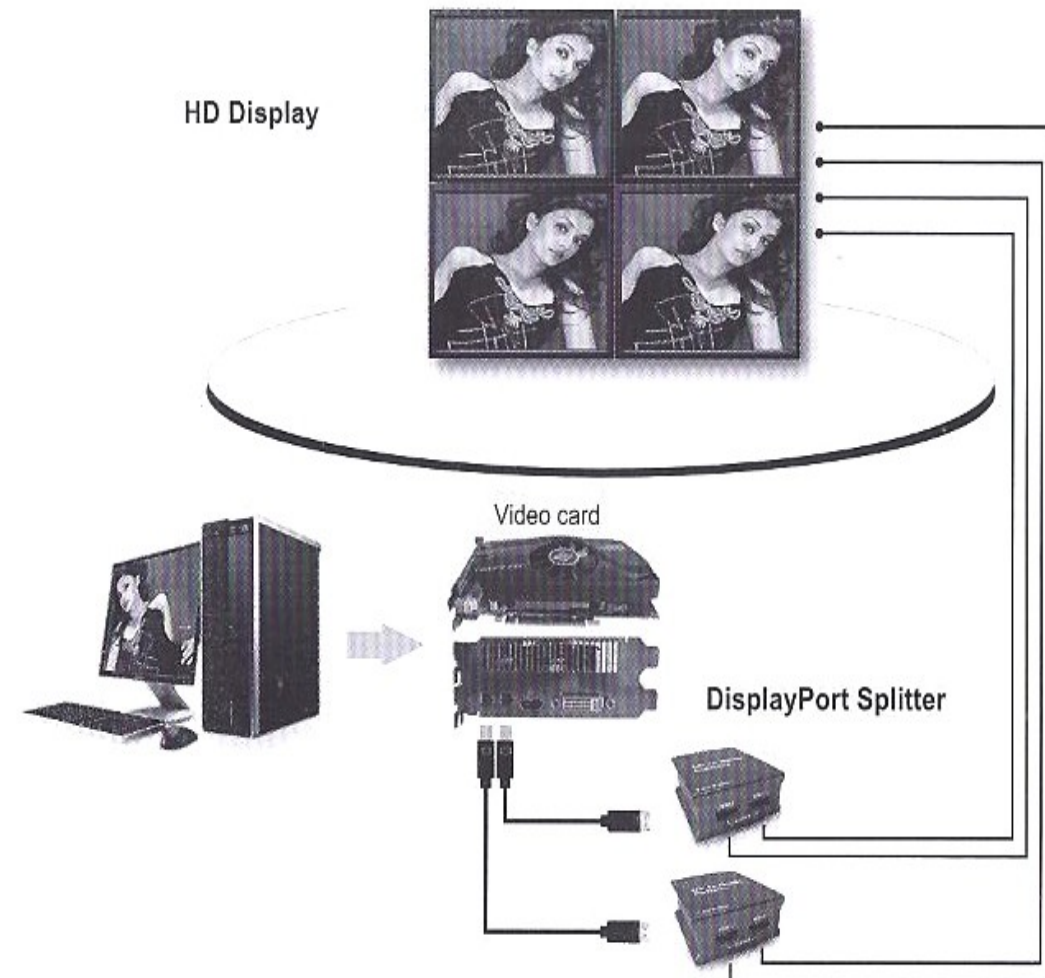

How to have Expand view:

- ◆ Raise the resolution

When the resolution is higher than 1080P (1920x1080), it turns to Expand mode automatically.

Specification:

Model/Function	DDS13	DDS14	DHS14	DHS12
Description	DP to DP	DP to DP	DP to HDMI	DP to HDMI
Connectors (Input)	DisplayPort female x 1	DisplayPort female x 1	DisplayPort female x 1	DisplayPort female x 1
Connectors (Output)	DisplayPort female x 3	DisplayPort female x 4	HDMI Type-A female x 2	HDMI Type-A female x 2
Port Selection	3	4	4	2
Max Resolution	3840 x 2160 (3840p)	3840 x 2160 (3840p)	3840 x 2160 (3840p)	3840 x 2160 (3840p)
Power Adapter	5V 2A	5V 2A	5V 2A	5V 2A
Housing	Metal	Metal	Metal	Metal
Transmission Distance	3 meters for full bandwidth	3 meters for full bandwidth	3 meters for full bandwidth	3 meters for full bandwidth
Operating Temperature	0~40°C	0~40°C	0~40°C	0~40°C
Storage Temperature	-20~60°C	-20~60°C	-20~60°C	-20~60°C
Humidity	0~90% RH Non-Condensing	0~90% RH Non-Condensing	0~90% RH Non-Condensing	0~90% RH Non-Condensing
Dimension	145mm(L)*65.2mm(W)*25mm(H)			77mm(L)x64mm(W)x25mm(H)

3-Port DisplayPort Expand

HD Display

Note: 3 models(DDS13) support square TV wall.

Extended display mode Resolution up to 3840 x 2160

Connection Diagram- Panoramic

3-Port DisplayPort Splitter

HD Display

Connection Diagram- Mirror

2x2-Port DisplayPort Expand

Extended display mode Resolution up to 3840 x 2160
Connection Diagram- Panoramic

2x2-Port DisplayPort Splitter

Connection Diagram- Mirror

4-Port DisplayPort Expand

Extended display mode resolution up to 3840 x 2160

Connection Diagram- Panoramic

4-Port DisplayPort Splitter

Connection Diagram- Mirror