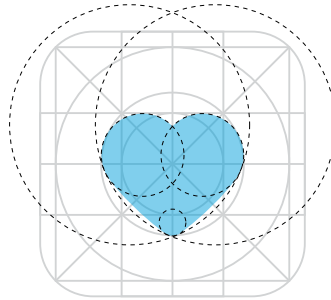

Black Background

Gradient Blue Background

Image Background

DEFINITION

The use of gradients should be 45°. In the colored background, logogram changes to outline.

LOGO APPLICATION

Full Logo

Logogram

Logotype

MINIMUM LOGO SIZES

Full Logo: Height 3 mm | Logogram: Height 1.8 mm | Logotype: Height 3 mm

STAND-ALONE ICON

Grid

Colors

Grayscale

Black and White