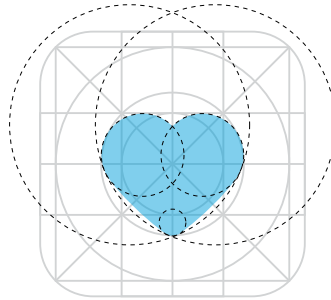

STAND-ALONE ICON

Grid