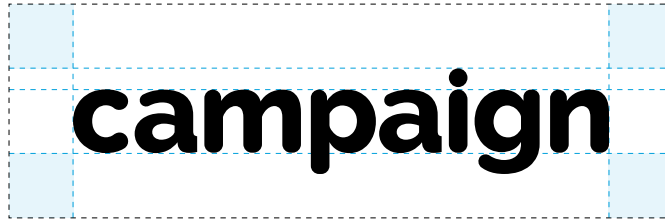

Full Logo

CLEARSPACE

Logogram

Logotype

DEFINITION

Should be surrounded with clear space to ensure visibility and impact.

APPLICATION ON A BACKGROUND

White Background

Black Background

Gradient Blue Background

Image Background

DEFINITION

The use of gradients should be 45°. In the colored background, logogram changes to outline.

LOGO APPLICATION

Full Logo

Logogram

Logotype

MINIMUM LOGO SIZES

Full Logo: Height 3 mm | Logogram: Height 1.8 mm | Logotype: Height 3 mm

STAND-ALONE ICON

Grid

Colors

Grayscale

Black and White