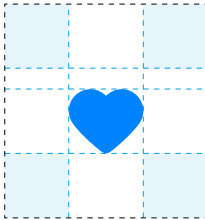

Full Logo

CLEARSPACE

Logogram

Logotype

DEFINITION

Should be surrounded with clear space to ensure visibility and impact.

APPLICATION ON A BACKGROUND

White Background

Black Background

Gradient Blue Background

Image Background

DEFINITION

The use of gradients should be 45°. In the colored background, logogram changes to outline.

LOGO APPLICATION

Full Logo

Logogram