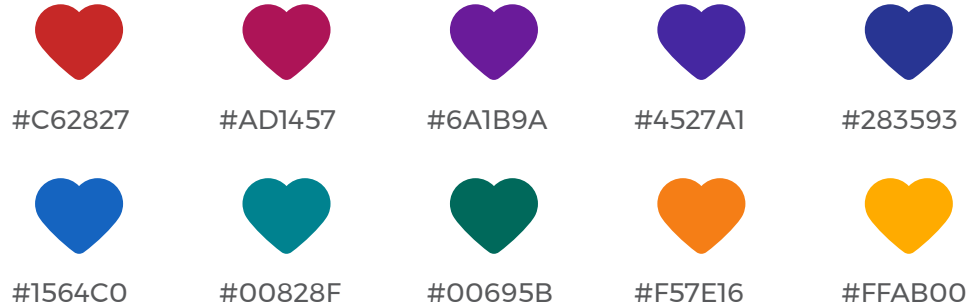

## STAND-ALONE ICON

Grid

Colors

Grayscale

Black and White

## COLORS

Primary Colors

Secondary Colors

## EXPLANATION

These colors have become a recognizable identifier for the company.