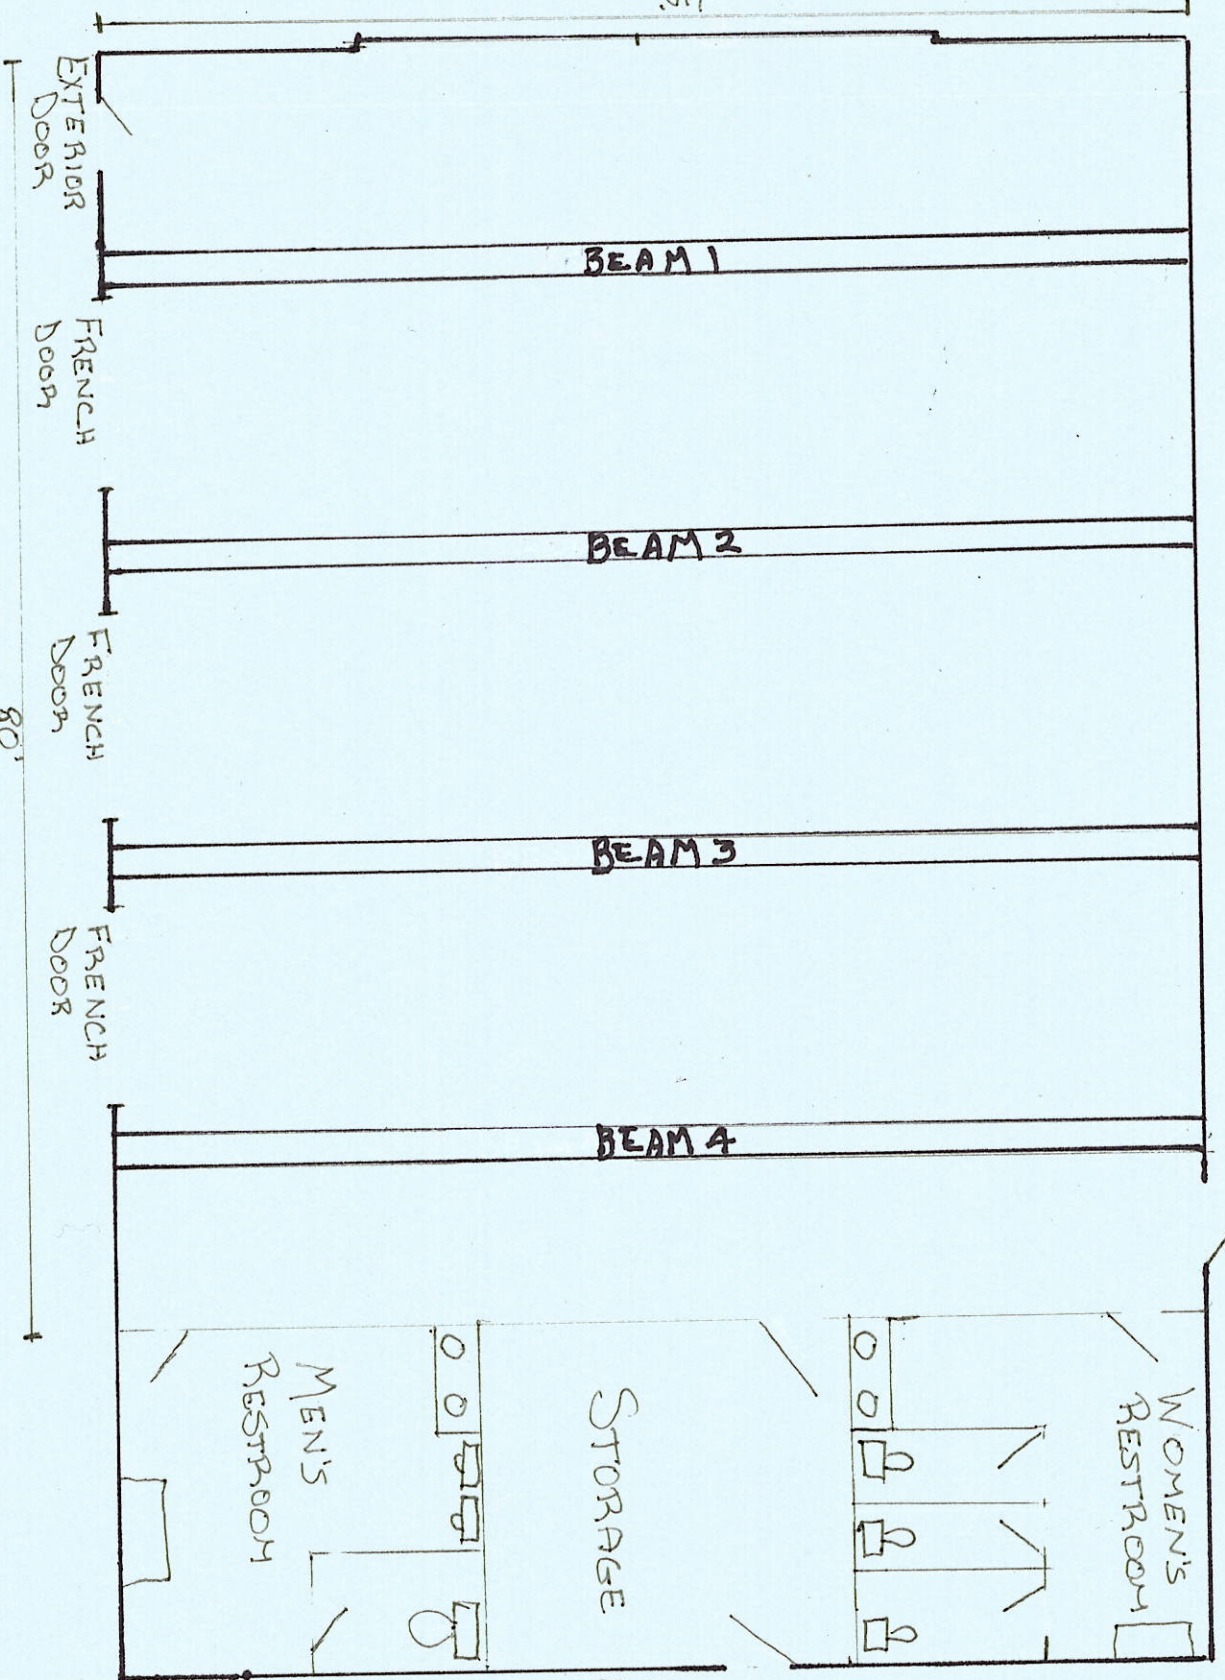

WEST  
(FRONT)

40'

(TOWARD PARKING LOT)

EXTERIOR DOOR

WOMEN'S RESTROOM

EAST

EXTERIOR SERVICE ENTRANCE

STORAGE

MEN'S RESTROOM

80'

SOUTH

(TOWARDS BAR)