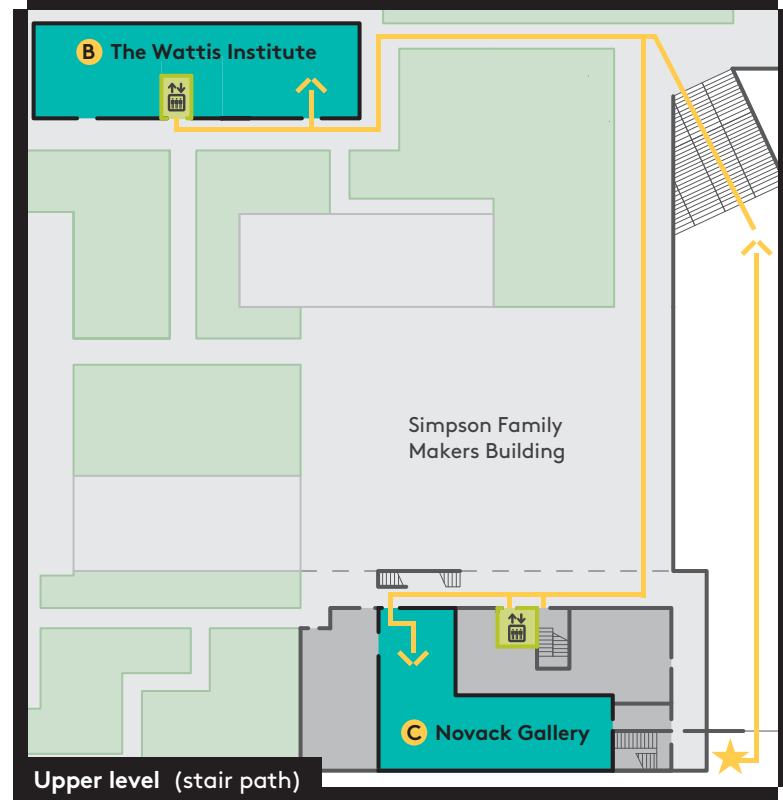

Welcome to CCA

Check in at the main entrance. Our exhibitions are free and open to all! PLAYSPACE is on the ground level. The Novack and Wattis galleries are on the upper level, accessible by elevator or stairs. The Campus Gallery (not shown on map) is two blocks away at 1480 17th Street.

PLAYSPACE **A**

Ground level

Enter the building on the right and follow the signage to PLAYSPACE.

The Wattis Institute **B**

Upper level

Take a right inside the lobby and follow the corridor to The Wattis elevator. Or, take the outside stairs to the upper level.

Novack Gallery **C**

Upper level

Take a left inside the lobby and use the elevator or stairs to reach the second floor. The Novack Gallery is to the left.