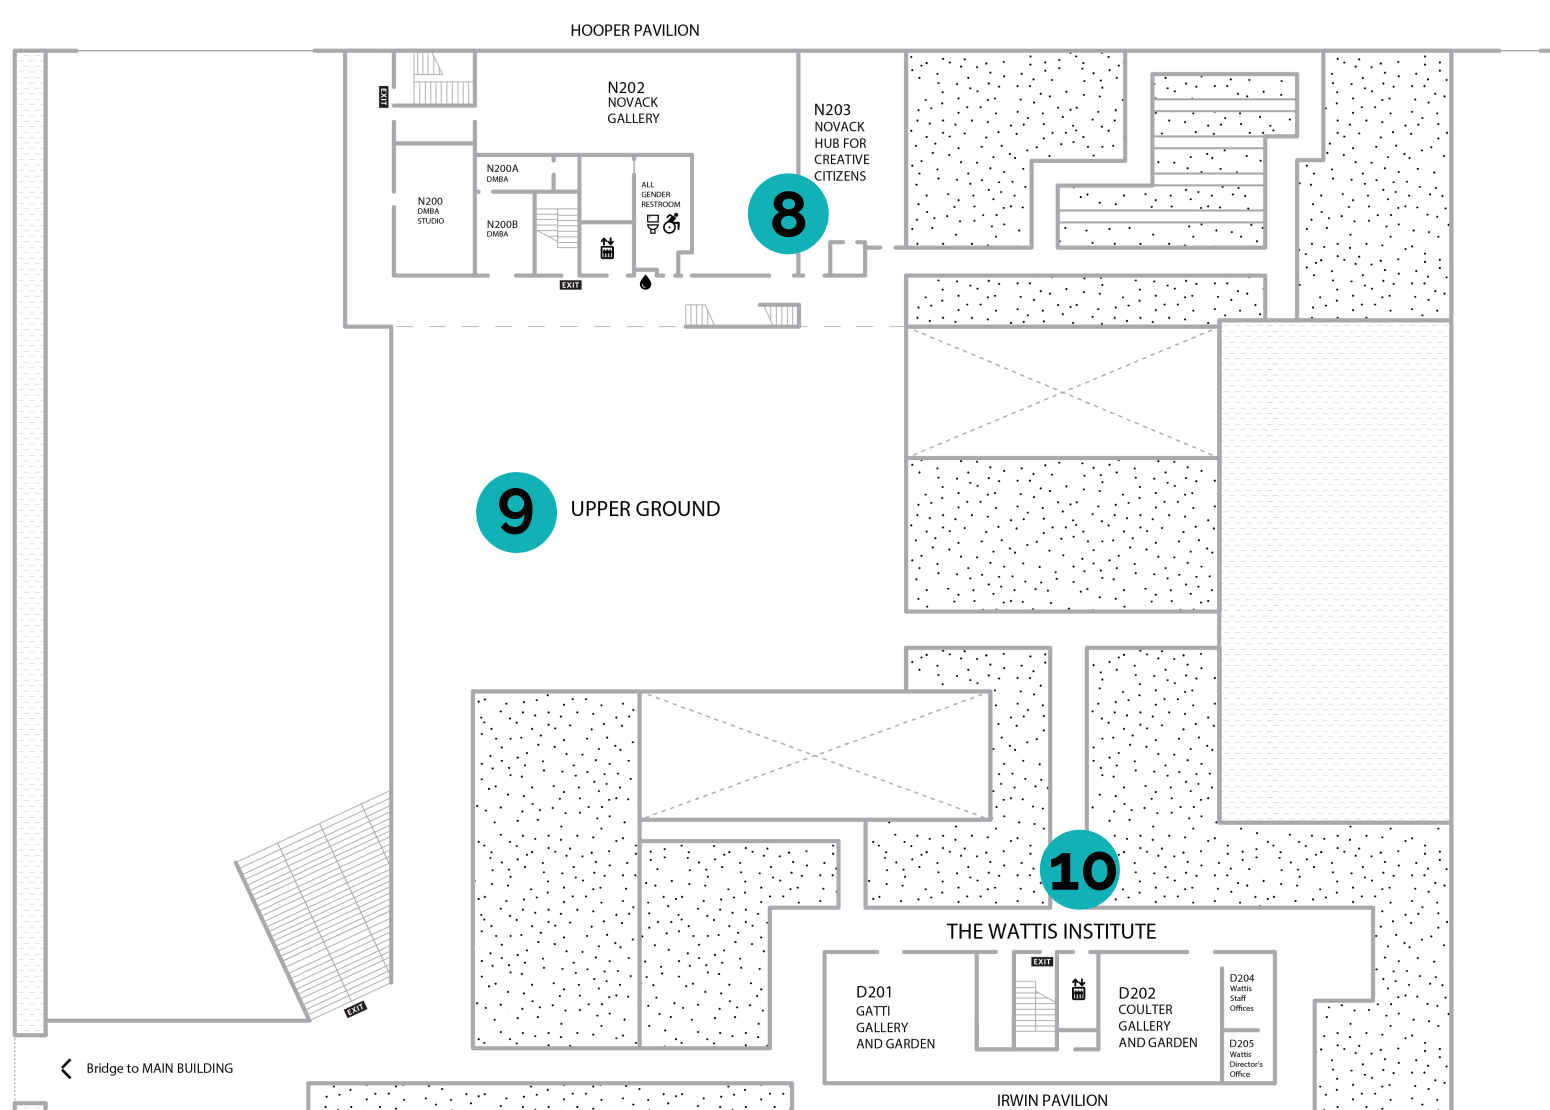

## Main Building

## Ground Level

- 1** - Nave:
  - CCA/C Archives Throwback Merchandise
  - Featured work by CCA Students
  - VoteVoteVote / Screenprint a Poster
  - Food & Beverages
  - A Set by DJ Misty - 5-6:45PM & 7:15-7:30PM
  - A Set by Tequila Misery - 6:45-7:15PM
- 2** - Library:
  - Student-made Zine Display and Sale
  - Up from Under Double Ground* Exhibition
  - From the Flat Files* Exhibition
- 3** - Nave Presentation Space:
  - Grounded in Change: A visual exploration of how our evolving campuses have shaped and nurtured generations of creativity* Exhibition
- 4** - PLAYSPACE Gallery:
  - Long Lost* Exhibition
- 5** - Gensler Courtyard:
  - Community Ribbon Tying Activation
  - Guided Tours of Double Ground - 5:30/6/6:30 & 7PM
- 6** - Osher Lobby:
  - Food & Beverages
- 7** - Digital Craft Lab
  - Kuka Robot Drawing
  - Potterbot demos

## Double Ground Second Floor

- 8** - Novack Gallery and Creative Citizens Hub:
  - TAKE ACTION: A CCA@CCA Exhibition*
  - Homecoming Photobooth presented by CCA Photography
- 9** - Upper Ground Courtyard:
  - Center for Art & Public Life Booth
  - Love Lives in SF Pop-up
  - Food & Beverages
  - Music by Heart of Gold DJs
  - CCA Merchandise with ARCH Art Supplies
- 10** - Wattis:
  - Exhibition Opening: *All This Soft Wild Buzzing*
  - Spatial Facilitation: A Performance* by Zekarias Musele Thompson - 6PM

## Hooper Pavillion Third Floor

- 11** - MFA Open Studios