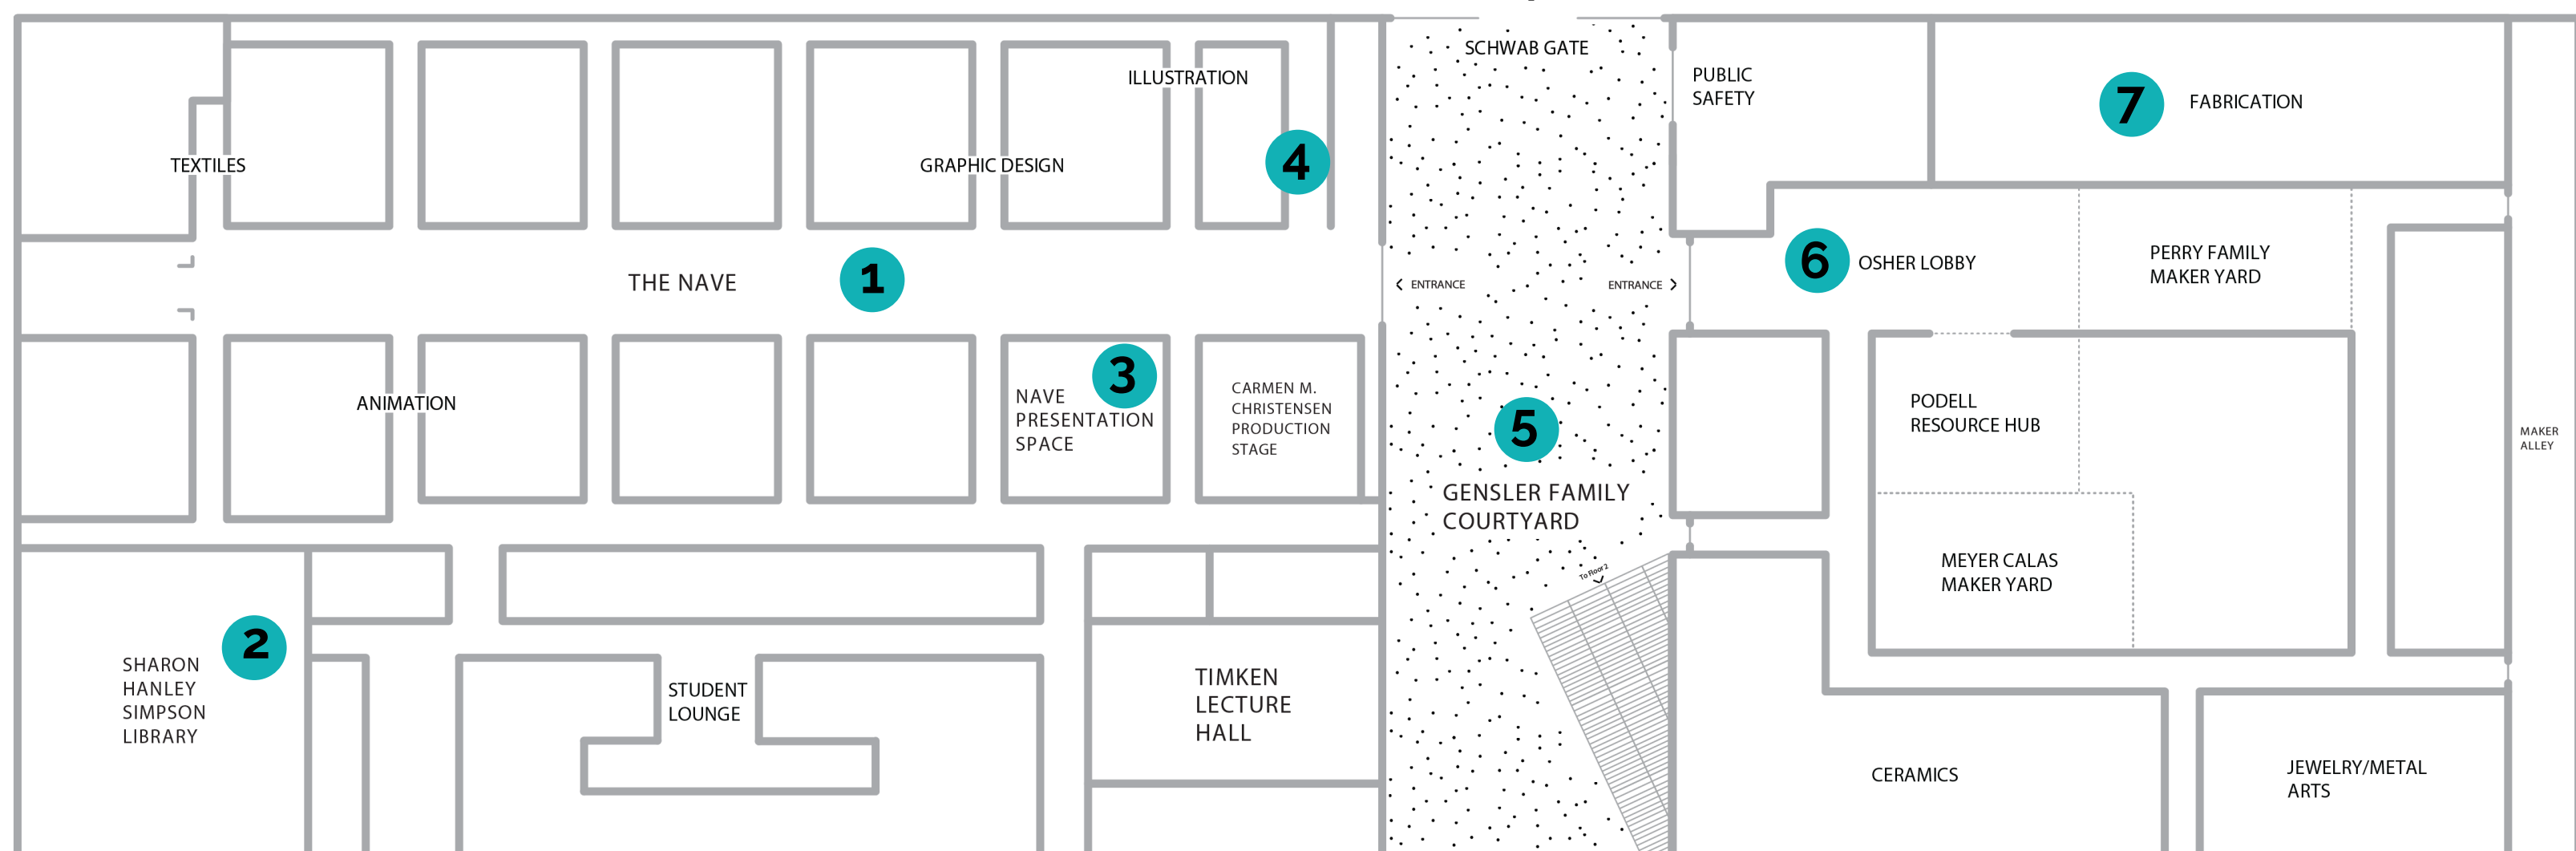

## Main Building

## Ground Level

- 1** - Nave:
  - CCA/C Archives Throwback Merchandise
  - Featured work by CCA Students
  - VoteVoteVote / Screenprint a Poster
  - Food & Beverages
  - A Set by DJ Misty - 5-6:45PM & 7:15-7:30PM
  - A Set by Tequila Misery - 6:45-7:15PM
- 2** - Library:
  - Student-made Zine Display and Sale
  - Up from Under Double Ground* Exhibition
  - From the Flat Files* Exhibition
- 3** - Nave Presentation Space:
  - Grounded in Change: A visual exploration of how our evolving campuses have shaped and nurtured generations of creativity* Exhibition
- 4** - PLAYSPACE Gallery:
  - Long Lost* Exhibition
- 5** - Gensler Courtyard:
  - Community Ribbon Tying Activation
  - Guided Tours of Double Ground - 5:30/6/6:30 & 7PM
- 6** - Osher Lobby:
  - Food & Beverages
- 7** - Digital Craft Lab
  - Kuka Robot Drawing
  - Potterbot demos

## Double Ground Second Floor

- 8** - Novack Gallery and Creative Citizens Hub:
  - TAKE ACTION: A CCA@CCA Exhibition*
  - Homecoming Photobooth presented by CCA Photography
- 9** - Upper Ground Courtyard:
  - Center for Art & Public Life Booth
  - Love Lives in SF Pop-up
  - Food & Beverages
  - Music by Heart of Gold DJs
  - CCA Merchandise with ARCH Art Supplies
- 10** - Wattis:
  - Exhibition Opening: *All This Soft Wild Buzzing*
  - Spatial Facilitation: A Performance* by Zekarias Musele Thompson - 6PM

## Hooper Pavillion Third Floor

- 11** - MFA Open Studios