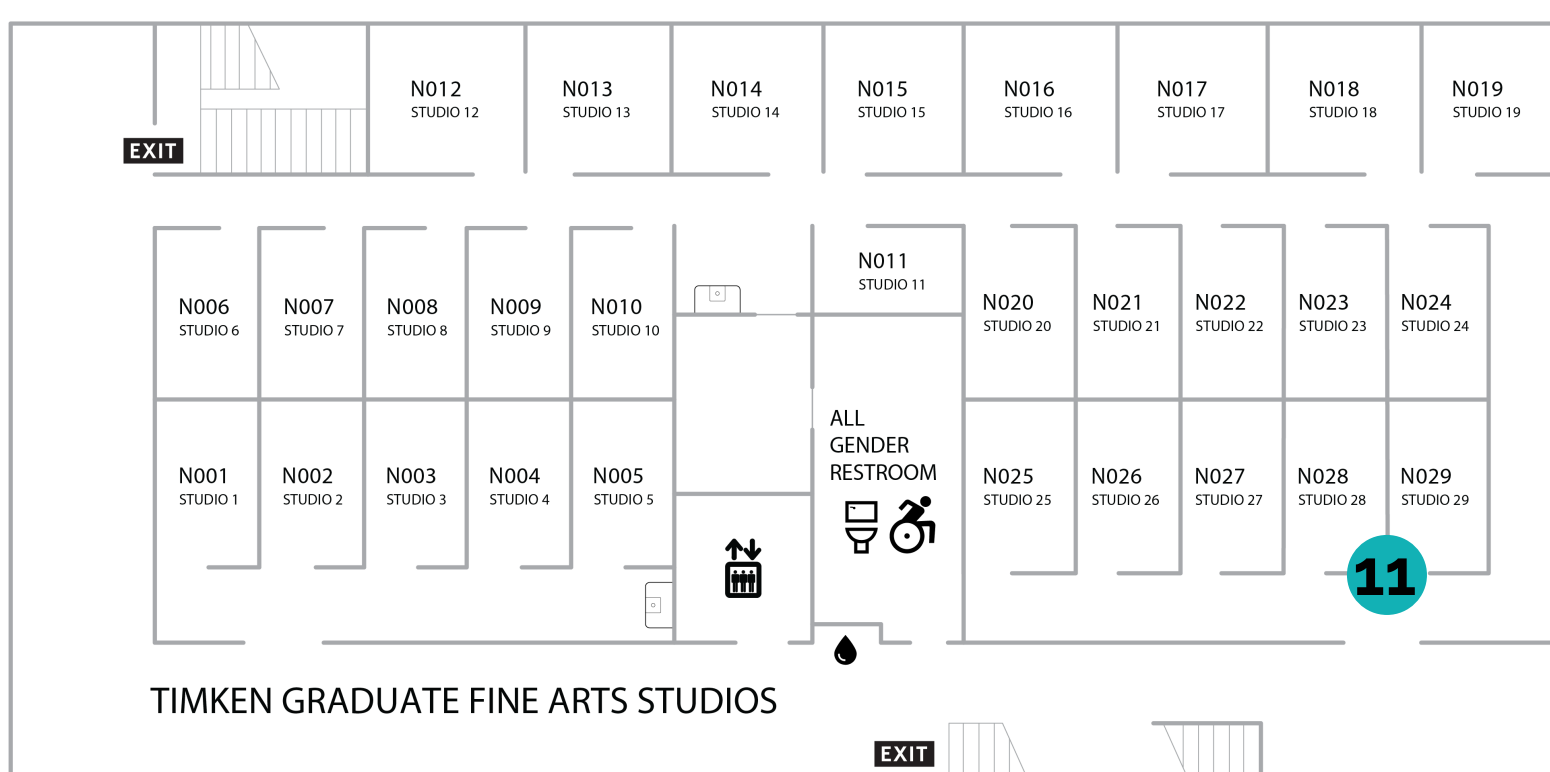

## Main Building

## Ground Level

- 1** - Nave:
  - CCA/C Archives Throwback Merchandise
  - Featured work by CCA Students
  - VoteVoteVote / Screenprint a Poster
  - Food & Beverages
  - A Set by DJ Misty - 5-6:45PM & 7:15-7:30PM
  - A Set by Tequila Misery - 6:45-7:15PM
- 2** - Library:
  - Student-made Zine Display and Sale
  - Up from Under Double Ground* Exhibition
  - From the Flat Files* Exhibition
- 3** - Nave Presentation Space:
  - Grounded in Change: A visual exploration of how our evolving campuses have shaped and nurtured generations of creativity* Exhibition
- 4** - PLAYSPACE Gallery:
  - Long Lost* Exhibition
- 5** - Gensler Courtyard:
  - Community Ribbon Tying Activation
  - Guided Tours of Double Ground - 5:30/6/6:30 & 7PM
- 6** - Osher Lobby:
  - Food & Beverages
- 7** - Digital Craft Lab
  - Kuka Robot Drawing
  - Potterbot demos

## Hooper Pavillion Third Floor

- 11** - MFA Open Studios