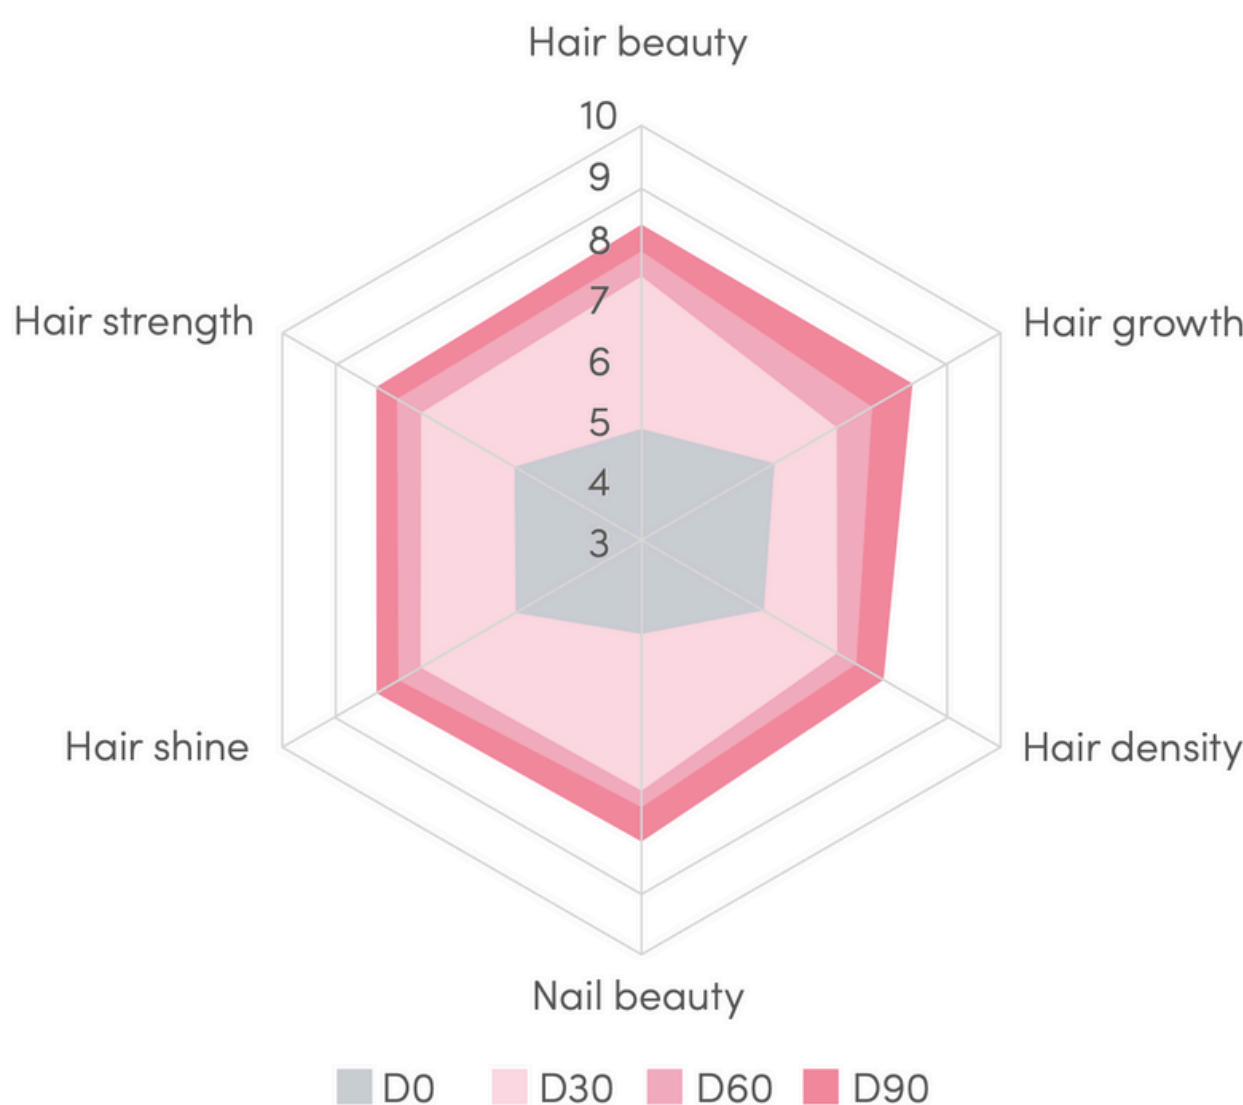

new  
**HAIR REVITALIZER**  
formula

**REAL-WORLD STUDY**  
conducted under  
**DERMATOLOGICAL CONTROL**

**HAIR'INSIDE™ WORKS**

**% of women that noticed improvements in**

**Benefits growing with time**

**... AND FAST!**