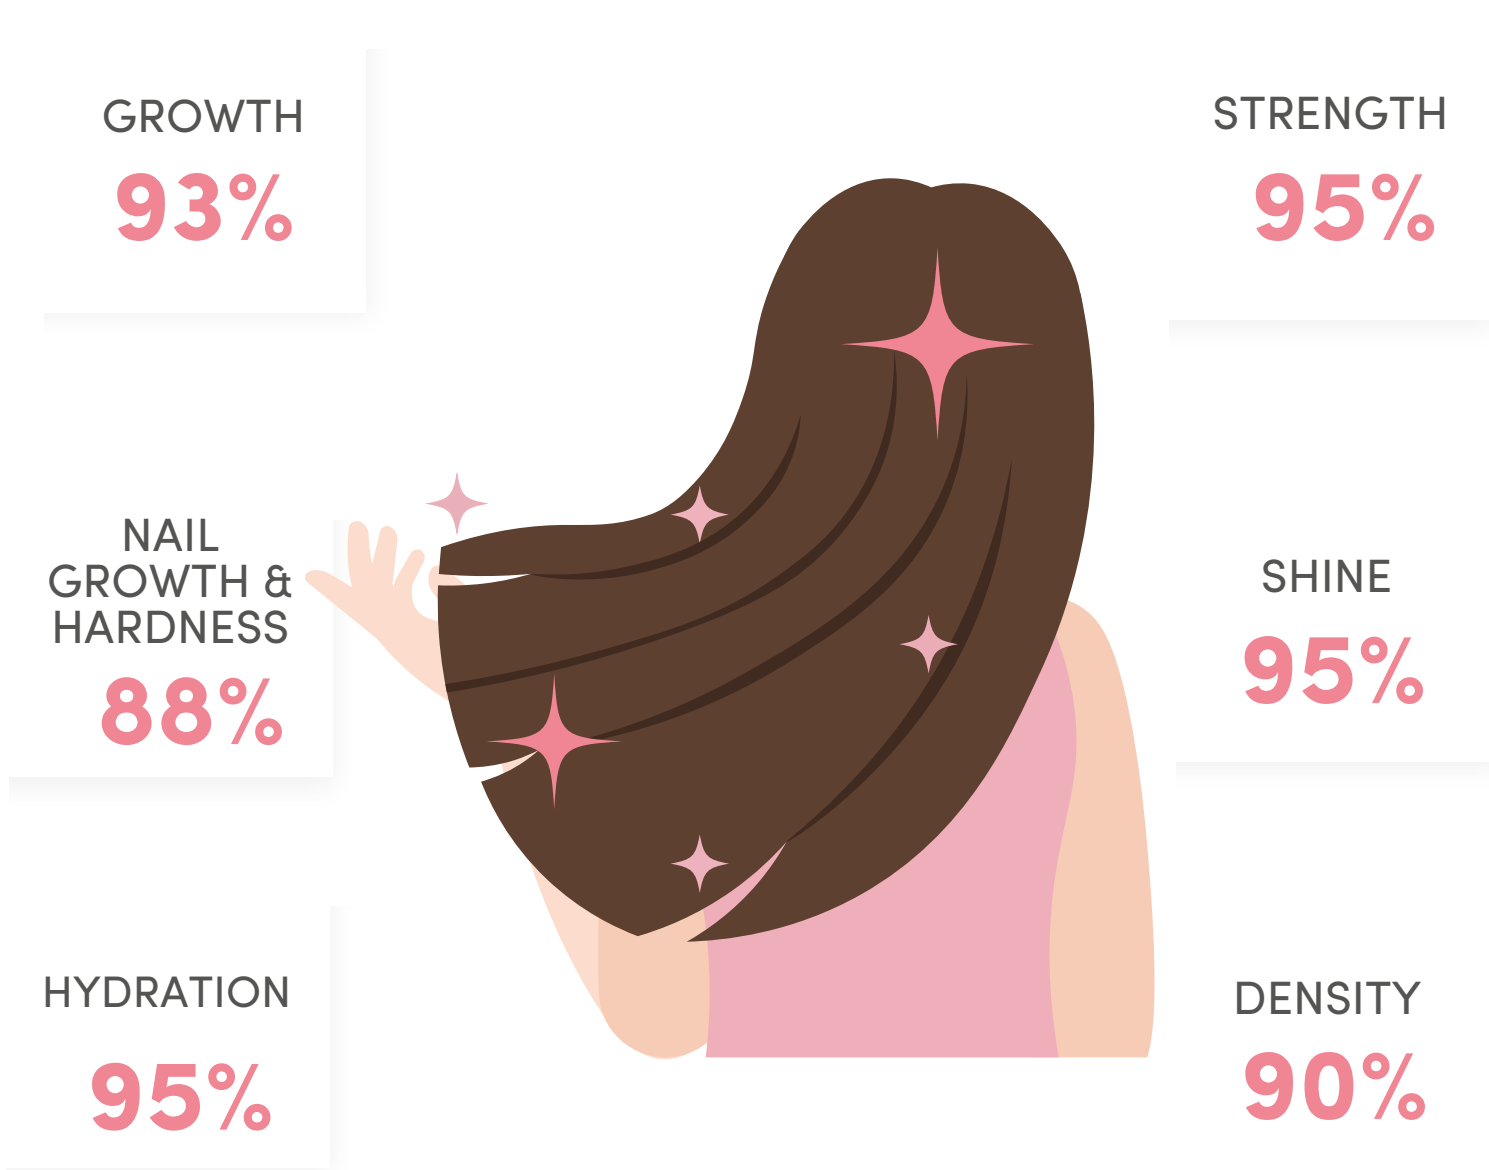

new  
**HAIR REVITALIZER**  
formula

**REAL-WORLD STUDY**  
conducted under  
**DERMATOLOGICAL CONTROL**

**HAIR'INSIDE™ WORKS**

**% of women that noticed improvements in**

**Benefits growing with time**

**... AND FAST!**