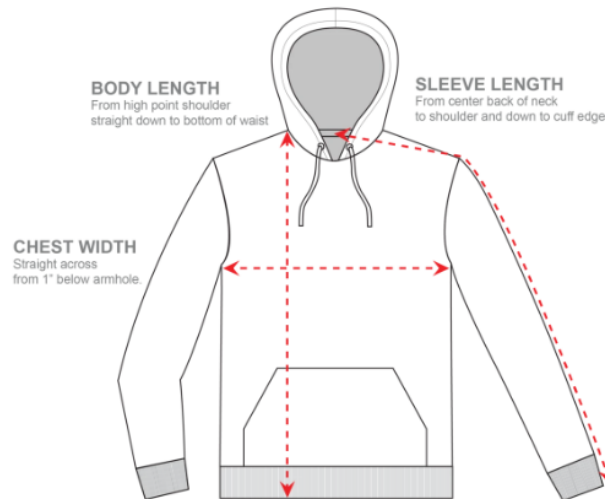

# Anomalie Beats Sizing Charts

How to read the sizing charts:

## T-shirt Sizing

	XS	S	M	L	XL	2XL	3XL	4XL	5XL
Length	27"	28"	29"	30"	31"	32"	33"	34"	35"
Width	16.5"	18"	20"	22"	24"	26"	28"	30"	32"

## All-Over T-shirt Sizing

	XS	S	M	L	XL	2XL
Length	28"	28.75"	29.5"	30.25"	31"	32"
Width	15.75"	17"	18.5"	21"	23.25"	25.5"
Sleeve Length	8.5"	9"	9.5"	10"	10.25"	10.5"

## Sweatshirt and Hoodie Sizing

	S	M	L	XL	2XL	3XL	4XL	5XL
Length	27"	28"	29"	30"	31"	32"	33"	34"
Width	20"	22"	24"	26"	28"	30"	32"	34"
Sleeve Length	33.5"	34.5"	35.5"	36.5"	37.5"	38.5"	39.5"	40.5"

Product measurements may vary by up to 2" (5 cm).