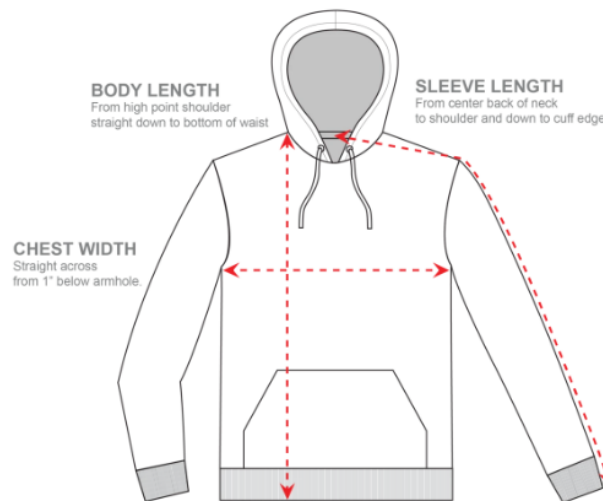

# Sizing Charts

**How to read the sizing charts:**

## T-shirt Sizing (Short Sleeve)

	XS	S	M	L	XL	2XL	3XL	4XL
Length	27"	28"	29"	30"	31"	32"	33"	34"
Width	16.5"	18"	20"	22"	24"	26"	28"	30"

## T-shirt Sizing (Long Sleeve)

	XS	S	M	L	XL	2XL
Length	27"	28"	29"	30"	31"	32"
Width	16.5"	18"	20"	22"	24"	26"
Length	25"	25.5"	26"	27"	27.5"	28"

## Hoodie Sizing

	S	M	L	XL	2XL
Length	27"	28"	29"	30"	31"
Width	18"	20"	22"	24"	26"

Product measurements may vary by up to 2" (5 cm).