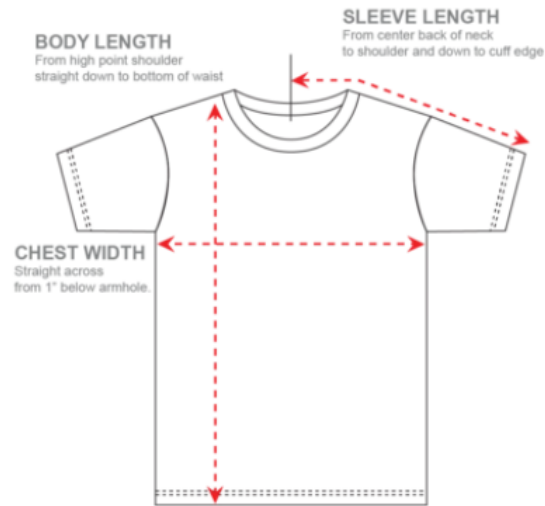

Sizing Charts

How to read the sizing charts:

T-shirt Sizing

	XS	S	M	L	XL	2XL	3XL	4XL
Length	27"	28"	29"	30"	31"	32"	33"	34"
Width	16.5"	18"	20"	22"	24"	26"	28"	30"

Crop T-shirt Sizing

	XS/SM	M/L
Length	16.5"	17.5"
Width	15.5"	17"

Cropped Sweatshirt Sizing

	S	M	L
Length	18.5"	19.25"	20.5"
Width	21.5"	22.75"	25"

Product measurements may vary by up to 2" (5 cm).