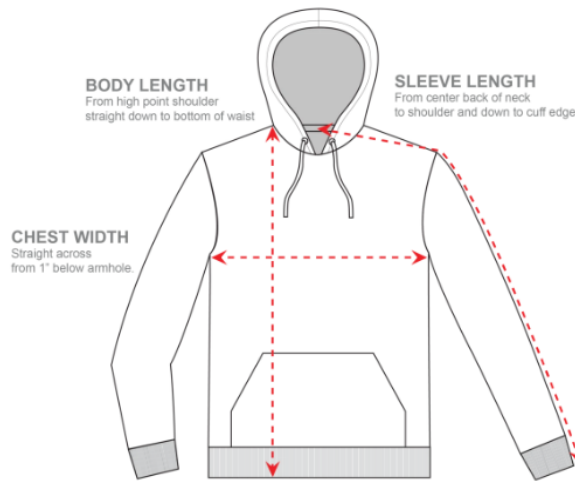

# Serhant Kids Sizing Charts

**How to read the sizing charts:**

## Youth T-shirt Sizing (short and long sleeves)

	S	M	L	XL
Length	21"	22"	23.5"	24.5"
Width	15.25"	16.25"	17.25"	18.25"

## Baby T-shirt Sizing (short and long sleeves)

	6-12M	12-18M	18-24M
Length	12.25"	13.25"	14.25"
Width	10.5"	11"	11.5"

## Hoodie Sizing

	XS	S	M	L	XL
Length	17.25"	19"	20.5"	22.5"	24.5"
Width	15.5"	16"	17"	18"	19.25"
Sleeve Length	14.5"	15.5"	17"	18.5"	20"

Product measurements may vary by up to 2" (5 cm).