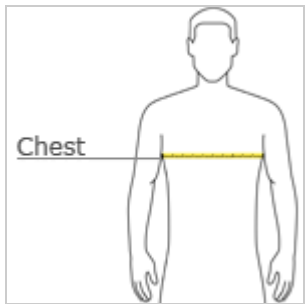

### T-shirt Sizing Chart

With arms down at sides,  
measure around the upper body,  
under arms and over the fullest  
part of the chest.

**S:** 35-36 inches

**M:** 37-39 inches

**L:** 40-42 inches

**XL:** 43-45 inches