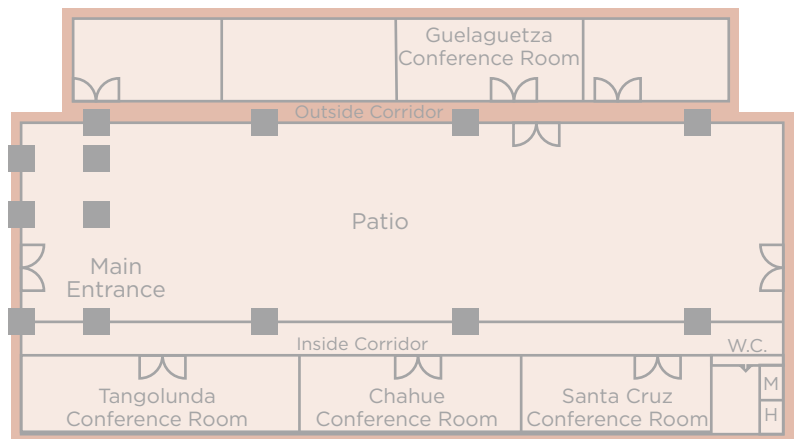

ROOMS	NATURAL LIGHT	sqft	LONG	WIDE	HIGH	COCKTAIL	MEETINGS	IMPERIAL	BANQUET	SCHOOL	U FORM	CONFERENCE
El patio	X	3164.59	68.8976	45.93	13.2874	100 pax	48 pax	50 pax	75 pax	100 pax	40 pax	110 pax
Gran Sal6n	X	1345.49	61.67979	21.9816	11.811	40 pax	40 pax	30 pax	95 pax	90 pax	37 pax	75 pax
Santa Cruz	X	387.5	17.7165	21.9816	11.811	10 pax	10 pax	N/A	10 pax	10 pax	8 pax	15 pax
Tangolunda	X	548.96	25.2625	21.9816	11.811	15 pax	15 pax	N/A	25 pax	25 pax	12 pax	30 pax
Chahue	X	409.03	19.685	21.9816	11.811	15 pax	15 pax	N/A	20 pax	20 pax	12 pax	20 pax
Guelaguetza	X	473.61	27.8871	17.29	10.1706	N/A	N/A	10 pax	N/A	N/A	N/A	10 pax
Terraza Chill bar <small>(Panoramic view)</small>	X	2325	59.0551	39.3701		60 pax	45 pax	35 pax	90 pax	N/A	35 pax	90 pax