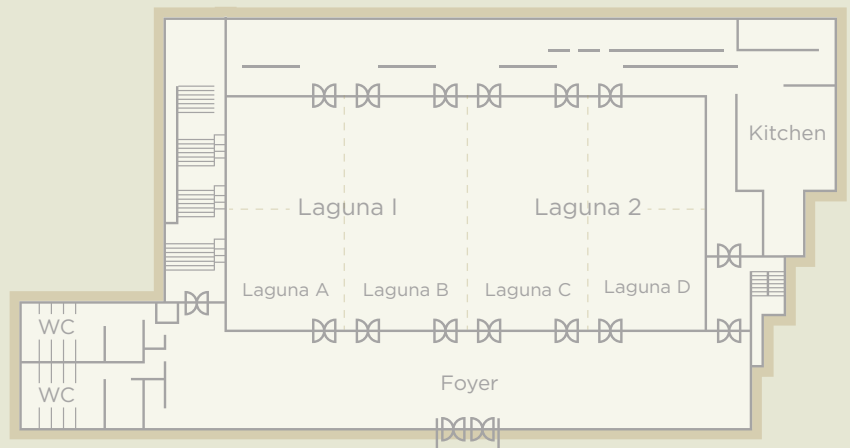

ROOMS	NATURAL LIGHT	sqft	LONG	WIDE	HIGH	COCKTAIL	MEETING	IMPERIAL	BANQUET	SCHOOL	U FORM	CONFERENCE
Laguna	X	7,653.14	59.05	129.59	23.62	160 pax	50 pax	60 pax	216 pax	90 pax	60 pax	140 pax
Laguna I	X	1,894.45	59.05	32.15	23.62	50 pax	18 pax	22 pax	36 pax	24 pax	18 pax	28 pax
Laguna II	X	1,894.45	59.05	32.15	23.62	50 pax	18 pax	22 pax	36 pax	24 pax	18 pax	28 pax
Laguna III	X	1,894.45	59.05	32.15	23.62	50 pax	18 pax	22 pax	36 pax	24 pax	18 pax	28 pax
Laguna IV	X	1,894.45	59.05	32.15	23.62	50 pax	18 pax	22 pax	36 pax	24 pax	18 pax	28 pax
Laguna I & II	X	3,821.19	59.05	64.63	23.62	80 pax	24 pax	44 pax	96 pax	48 pax	24 pax	56 pax
Laguna III & IV	X	3,821.19	59.05	64.63	23.62	80 pax	24 pax	44 pax	96 pax	48 pax	24 pax	56 pax