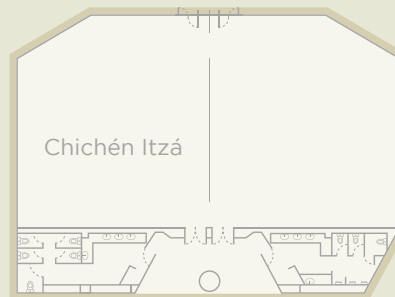

ROOMS	NATURAL LIGHT	sqft	LONG	WIDE	HIGH	COCKTAIL	MEETINGS	BANQUET	SCHOOL	U FORM	CONFERENCE
Chichén Itzá	X	3,207.65	80.38	41.01	13.12	60 pax	24 pax	45 pax	42 pax	24 pax	75 pax
Chichén Itzá I	X	1,991.32	39.04	36.41	13.12	20 pax	12 pax	18 pax	15 pax	9 pax	30 pax
Chichén Itzá II	X	1,991.32	37.07	41.33	13.12	20 pax	12 pax	18 pax	15 pax	9 pax	30 pax
Cobá	X	1,442.36	36.74	26.24	10.82	12 pax	7 pax	6 pax	6 pax	6 pax	15 pax
Tulum	X	1,442.36	36.08	26.24	10.82	12 pax	7 pax	6 pax	6 pax	6 pax	15 pax