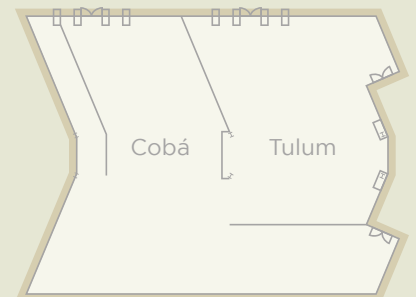

ROOMS	NATURAL LIGHT	sqft	LONG	WIDE	HIGH	COCKTAIL	MEETINGS	BANQUET	SCHOOL	U FORM	CONFERENCE
Chichén Itzá	X	3,207.65	80.38	41.01	13.12	60 pax	24 pax	45 pax	42 pax	24 pax	75 pax
Chichén Itzá I	X	1,991.32	39.04	36.41	13.12	20 pax	12 pax	18 pax	15 pax	9 pax	30 pax
Chichén Itzá II	X	1,991.32	37.07	41.33	13.12	20 pax	12 pax	18 pax	15 pax	9 pax	30 pax
Cobá	X	1,442.36	36.74	26.24	10.82	12 pax	7 pax	6 pax	6 pax	6 pax	15 pax
Tulum	X	1,442.36	36.08	26.24	10.82	12 pax	7 pax	6 pax	6 pax	6 pax	15 pax